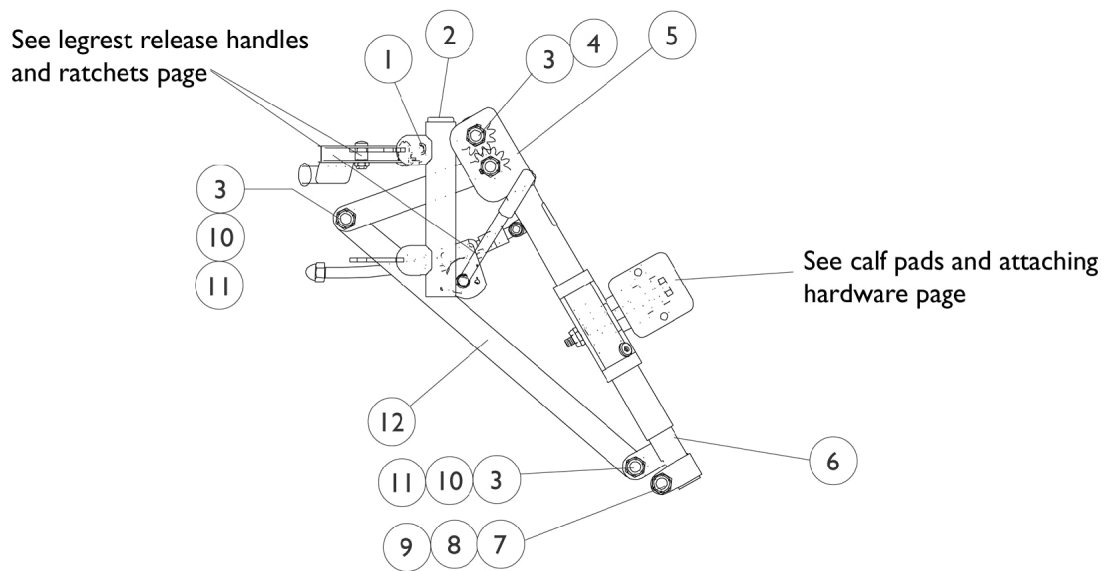

## Pin and Saddle

## PAS4A/PAL4A Articulating Legests Pin and Saddle

Item Number	Note	Part Number	Description	Quantity Per	
				Package	Assembly
1		1058478-NLA	NLA - Tube, Legrest Support - Right	1	1
1		1058479-NLA	NLA - Tube, Legrest Support - Left	1	1
2		1027097	Plug Button, Black (3/4")	1	1
3		40363X000	Hex Nut (3/8"-16)	3	3
4		1022854-NLA	NLA - Screw, Shoulder Slotted Head (1/2 x 1-1/8", 3/8-16)	1	1
5		1022877-NLA	NLA - Tube, Support and Drive Link, Chrome - Right	1	1
5		1022878-NLA	NLA - Tube, Support and Drive Link, Chrome - Left	1	1
6		1022848	Tube, Slide, Articulating, Chrome - Right	1	1
6		1022849	Tube, Slide, Articulating, Chrome - Left	1	1
7		1027377	Washer (#20)	1	1
8		7930363-NLA	NLA - Package, Locknut (5/16"-24)	25	1
9		11232X009	Bolt, Lug (5/16-24 x 1-3/8")	1	1
10		1022866-NLA	NLA - Screw, Socket Button Head (3/8-16 x 3/4")	2	2
11		1049527	Washer, Nylon (3/8 x 3/4 x 1/16")	2	2
12		1022846-NLA	NLA - Bar, Link, Black	1	1
	A	1058482-NLA	NLA - Legrest Support Assembly, Articulating, Adult, Chrome - Right	1	1
	A	1058483-NLA	NLA - Legrest Support Assembly, Articulating, Adult, Chrome - Left	1	1