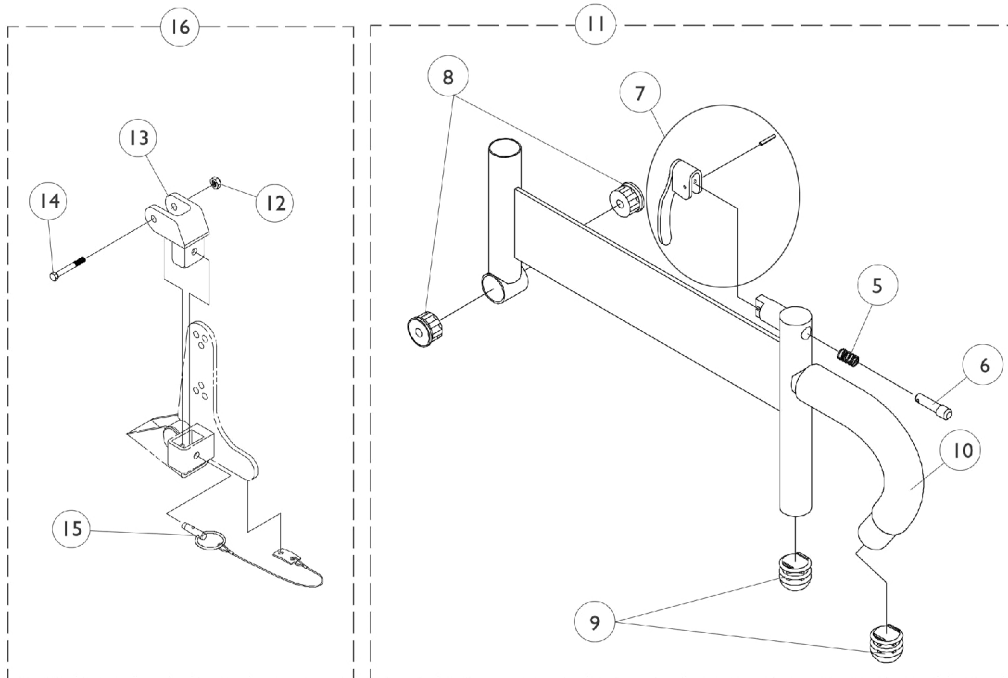

Arms, Adjustable Height 14"-15" Deep Seat Frames

Arms, Adjustable Height 14"-15" Deep Seat Frames

Item Number	Note	Part Number	Description	Quantity Per	
				Package	Assembly
1	A	8881015932-NL A	NLA - Pad, Arm, Vinyl, Full Length - Right (14" L x 2" W)	1	1
1	A	8881015933-NL A	NLA - Pad, Arm, Vinyl, Full Length - Left (14" L x 2" W)	1	1
1	A	8881053577	Kit, Arm Pad w/ Screws, Full Length (14" L x 2" W) (Pair)	2	1
1	A	8881011811-NL A	NLA - Pad, Arm, Vinyl, Desk Length (9" L x 2" W)	1	1
1	A	8881053578	Kit, Arm Pad w/ Screws, Desk Length (9" L x 2" W) (Pair)	2	1
2		1071263	Arm Tube Assembly w/ Plug Buttons, Full Length, Black - Right/Left	1	1
2		1071259	Arm Tube Assembly w/ Plug Buttons, Desk Length, Black - Right/Left	1	1
3		1027095	Plug Button, Black (7/8")	1	2
4		1055949	Package, Screw, Phillips Pan Head (#10-32 x 1-3/8")	2	1
5		47471X074	Spring, Arm Lock	1	1
6		1028594	Pin, Arm Lock, Black	1	1
7		1090768	Kit, Lock Handle w/Rivets (Pair)	2	1
8		1065936	Plug, Pivot	1	2
9		1067734	Plug Button, Black (5/8")	1	2
10		1016298	Grip, Push Handle	1	1
11		1068585	Arm Base Assembly, Adjustable Height, Black - Right	1	1
11		1068586	Arm Base Assembly, Adjustable Height, Black - Left	1	1
12		7930323-NLA	NLA - Package, Locknut (1/4-20)	25	1
13		1068025	Clevis, Pivot	1	1
14		1019590	Screw, Socket Button Head (1/4-20 x 1-5/8")	1	1
15		1068039	Pin, Pull	1	1
16		1068488	Kit, Swingaway Armrest Mounting Hardware	1	1

NOTE: A - Specify U67 black upholstery color when ordering.