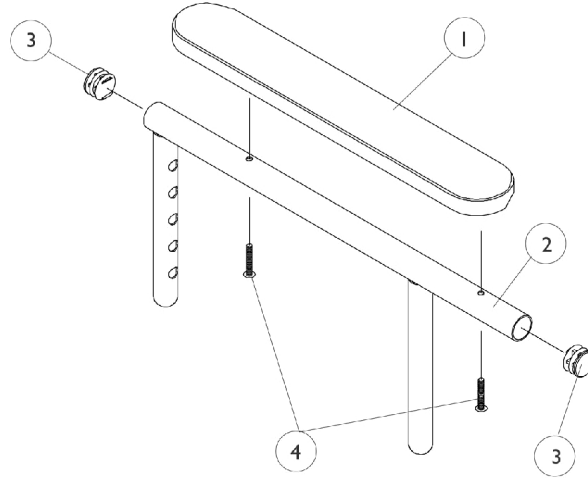

Arms, Adjustable Height 14"-15" Deep Seat Frames

Arms, Adjustable Height 14"-15" Deep Seat Frames

Item Number	Note	Part Number	Description	Quantity Per	
				Package	Assembly
1	A	8881015932-NL A	NLA - Pad, Arm, Vinyl, Full Length - Right (14" L x 2" W)	1	1
1	A	8881015933-NL A	NLA - Pad, Arm, Vinyl, Full Length - Left (14" L x 2" W)	1	1
1	A	8881053577	Kit, Arm Pad w/ Screws, Full Length (14" L x 2" W) (Pair)	2	1
1	A	8881011811-NL A	NLA - Pad, Arm, Vinyl, Desk Length (9" L x 2" W)	1	1
1	A	8881053578	Kit, Arm Pad w/ Screws, Desk Length (9" L x 2" W) (Pair)	2	1
2		1071263	Arm Tube Assembly w/ Plug Buttons, Full Length, Black - Right/Left	1	1
2		1071259	Arm Tube Assembly w/ Plug Buttons, Desk Length, Black - Right/Left	1	1
3		1027095	Plug Button, Black (7/8")	1	2
4		1055949	Package, Screw, Phillips Pan Head (#10-32 x 1-3/8")	2	1
5		47471X074	Spring, Arm Lock	1	1
6		1028594	Pin, Arm Lock, Black	1	1
7		1090768	Kit, Lock Handle w/Rivets (Pair)	2	1
8		1065936	Plug, Pivot	1	2
9		1067734	Plug Button, Black (5/8")	1	2
10		1016298	Grip, Push Handle	1	1
11		1068585	Arm Base Assembly, Adjustable Height, Black - Right	1	1
11		1068586	Arm Base Assembly, Adjustable Height, Black - Left	1	1
12		7930323-NLA	NLA - Package, Locknut (1/4-20)	25	1
13		1068025	Clevis, Pivot	1	1
14		1019590	Screw, Socket Button Head (1/4-20 x 1-5/8")	1	1
15		1068039	Pin, Pull	1	1
16		1068488	Kit, Swingaway Armrest Mounting Hardware	1	1

NOTE: A - Specify U67 black upholstery color when ordering.