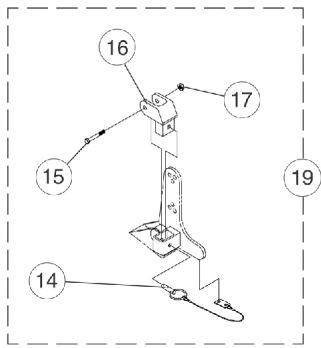

Arms, Adjustable Height

16"-22" Deep Seat Frames

Arms, Adjustable Height 16"-22" Deep Seat Frames

Item Number	Note	Part Number	Description	Quantity Per	
				Package	Assembly
1	A	8881015932-NL A	NLA - Pad, Arm, Vinyl, Full Length - Right (14" L x 2" W)	1	1
1	A	8881015933-NL A	NLA - Pad, Arm, Vinyl, Full Length - Left (14" L x 2" W)	1	1
1	A	8881011811-NL A	NLA - Pad, Arm, Vinyl, Desk Length (9" L x 2" W)	1	1
2		1071253	Arm Tube Assembly w/ Plug Buttons, Full Length, Black - Right/Left	1	1
2		1070859	Arm Tube Assembly w/ Plug Buttons, Desk Length, Black - Right/Left	1	1
3		1027095	Plug Button, Black (7/8")	1	2
4		1055949	Package, Screw, Phillips Pan Head (#10-32 x 1-3/8")	2	1
5		1064130-NLA	NLA - Guard, Clothing	1	1
6		47471X074	Spring, Arm Lock	1	1
7		1028594	Pin, Arm Lock, Black	1	1
8		1032244	Grip, Foam Hand (9" L)	1	1
9		1090768	Kit, Lock Handle w/Rivets (Pair)	2	1
10		1028645	Rivet	1	6
11		1065936	Plug, Pivot	1	2
12		1067734	Plug Button, Black (5/8")	1	2
13		1035065	Cover, Clothing Guard w/ Pocket, FXDESK & ADJFULL/ADJDESK	1	1
14		1068039	Pin, Pull	1	1
15		1019590	Screw, Socket Button Head (1/4-20 x 1-5/8")	1	1
16		1068025	Clevis, Pivot	1	1
17		7930323-NLA	NLA - Package, Locknut (1/4-20)	25	1
18	C	1068416	Arm Base Assembly, Black - Right (16-19" D)	1	1
18	C	1068417	Arm Base Assembly, Black - Left (16-19" D)	1	1
18	D	1068418	Arm Base Assembly, Black - Right (20" and Deeper)	1	1
18	D	1068419	Arm Base Assembly, Black - Left (20" and Deeper)	1	1
19	B	1068488	Kit, Swingaway Armrest Mounting Hardware	1	1

NOTE: A - Specify U67 black upholstery color when ordering.
B - Includes items 14-17
C - 16-19" Deep
D - 20-22" Deep