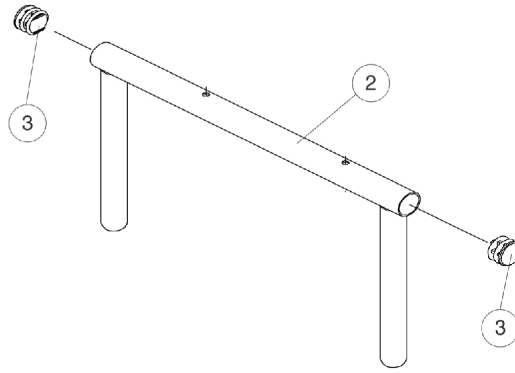

Arms, Adjustable Height

16"-22" Deep Seat Frames

Arms, Adjustable Height 16"-22" Deep Seat Frames

Item Number	Note	Part Number	Description	Quantity Per	
				Package	Assembly
1	A	8881015932-NL A	NLA - Pad, Arm, Vinyl, Full Length - Right (14" L x 2" W)	1	1
1	A	8881015933-NL A	NLA - Pad, Arm, Vinyl, Full Length - Left (14" L x 2" W)	1	1
1	A	8881011811-NL A	NLA - Pad, Arm, Vinyl, Desk Length (9" L x 2" W)	1	1
2		1071253	Arm Tube Assembly w/ Plug Buttons, Full Length, Black - Right/Left	1	1
2		1070859	Arm Tube Assembly w/ Plug Buttons, Desk Length, Black - Right/Left	1	1
3		1027095	Plug Button, Black (7/8")	1	2
4		1055949	Package, Screw, Phillips Pan Head (#10-32 x 1-3/8")	2	1
5		1064130-NLA	NLA - Guard, Clothing	1	1
6		47471X074	Spring, Arm Lock	1	1
7		1028594	Pin, Arm Lock, Black	1	1
8		1032244	Grip, Foam Hand (9" L)	1	1
9		1090768	Kit, Lock Handle w/Rivets (Pair)	2	1
10		1028645	Rivet	1	6
11		1065936	Plug, Pivot	1	2
12		1067734	Plug Button, Black (5/8")	1	2
13		1035065	Cover, Clothing Guard w/ Pocket, FXDESK & ADJFULL/ADJDESK	1	1
14		1068039	Pin, Pull	1	1
15		1019590	Screw, Socket Button Head (1/4-20 x 1-5/8")	1	1
16		1068025	Clevis, Pivot	1	1
17		7930323-NLA	NLA - Package, Locknut (1/4-20)	25	1
18	C	1068416	Arm Base Assembly, Black - Right (16-19" D)	1	1
18	C	1068417	Arm Base Assembly, Black - Left (16-19" D)	1	1
18	D	1068418	Arm Base Assembly, Black - Right (20" and Deeper)	1	1
18	D	1068419	Arm Base Assembly, Black - Left (20" and Deeper)	1	1
19	B	1068488	Kit, Swingaway Armrest Mounting Hardware	1	1

NOTE: A - Specify U67 black upholstery color when ordering.
B - Includes items 14-17
C - 16-19" Deep
D - 20-22" Deep