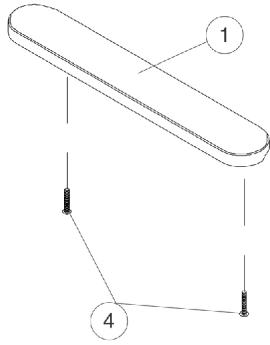

Arms, Adjustable Height

16"-22" Deep Seat Frames

Arms, Adjustable Height 16"-22" Deep Seat Frames

Item Number	Note	Part Number	Description	Quantity Per	
				Package	Assembly
1	A	8881015932-NL A	NLA - Pad, Arm, Vinyl, Full Length - Right (14" L x 2" W)	1	1
1	A	8881015933-NL A	NLA - Pad, Arm, Vinyl, Full Length - Left (14" L x 2" W)	1	1
1	A	8881011811-NL A	NLA - Pad, Arm, Vinyl, Desk Length (9" L x 2" W)	1	1
2		1071253	Arm Tube Assembly w/ Plug Buttons, Full Length, Black - Right/Left	1	1
2		1070859	Arm Tube Assembly w/ Plug Buttons, Desk Length, Black - Right/Left	1	1
3		1027095	Plug Button, Black (7/8")	1	2
4		1055949	Package, Screw, Phillips Pan Head (#10-32 x 1-3/8")	2	1
5		1064130-NLA	NLA - Guard, Clothing	1	1
6		47471X074	Spring, Arm Lock	1	1
7		1028594	Pin, Arm Lock, Black	1	1
8		1032244	Grip, Foam Hand (9" L)	1	1
9		1090768	Kit, Lock Handle w/Rivets (Pair)	2	1
10		1028645	Rivet	1	6
11		1065936	Plug, Pivot	1	2
12		1067734	Plug Button, Black (5/8")	1	2
13		1035065	Cover, Clothing Guard w/ Pocket, FXDESK & ADJFULL/ADJDESK	1	1
14		1068039	Pin, Pull	1	1
15		1019590	Screw, Socket Button Head (1/4-20 x 1-5/8")	1	1
16		1068025	Clevis, Pivot	1	1
17		7930323-NLA	NLA - Package, Locknut (1/4-20)	25	1
18	C	1068416	Arm Base Assembly, Black - Right (16-19" D)	1	1
18	C	1068417	Arm Base Assembly, Black - Left (16-19" D)	1	1
18	D	1068418	Arm Base Assembly, Black - Right (20" and Deeper)	1	1
18	D	1068419	Arm Base Assembly, Black - Left (20" and Deeper)	1	1
19	B	1068488	Kit, Swingaway Armrest Mounting Hardware	1	1

NOTE: A - Specify U67 black upholstery color when ordering.
B - Includes items 14-17
C - 16-19" Deep
D - 20-22" Deep