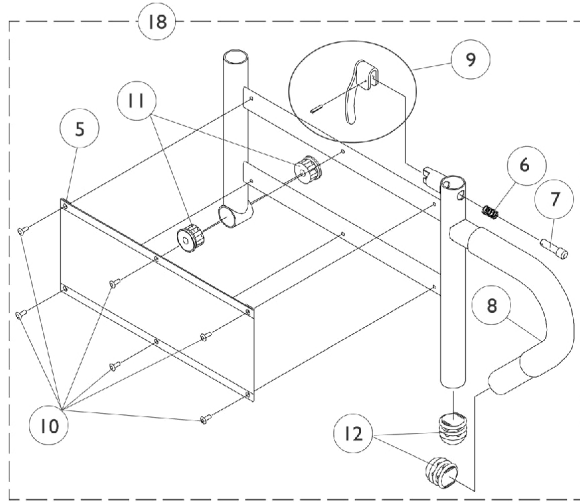

Arms, Adjustable Height

16"-22" Deep Seat Frames

Arms, Adjustable Height 16"-22" Deep Seat Frames

Item Number	Note	Part Number	Description	Quantity Per	
				Package	Assembly
1	A	8881015932-NL A	NLA - Pad, Arm, Vinyl, Full Length - Right (14" L x 2" W)	1	1
1	A	8881015933-NL A	NLA - Pad, Arm, Vinyl, Full Length - Left (14" L x 2" W)	1	1
1	A	8881011811-NL A	NLA - Pad, Arm, Vinyl, Desk Length (9" L x 2" W)	1	1
2		1071253	Arm Tube Assembly w/ Plug Buttons, Full Length, Black - Right/Left	1	1
2		1070859	Arm Tube Assembly w/ Plug Buttons, Desk Length, Black - Right/Left	1	1
3		1027095	Plug Button, Black (7/8")	1	2
4		1055949	Package, Screw, Phillips Pan Head (#10-32 x 1-3/8")	2	1
5		1064130-NLA	NLA - Guard, Clothing	1	1
6		47471X074	Spring, Arm Lock	1	1
7		1028594	Pin, Arm Lock, Black	1	1
8		1032244	Grip, Foam Hand (9" L)	1	1
9		1090768	Kit, Lock Handle w/Rivets (Pair)	2	1
10		1028645	Rivet	1	6
11		1065936	Plug, Pivot	1	2
12		1067734	Plug Button, Black (5/8")	1	2
13		1035065	Cover, Clothing Guard w/ Pocket, FXDESK & ADJFULL/ADJDESK	1	1
14		1068039	Pin, Pull	1	1
15		1019590	Screw, Socket Button Head (1/4-20 x 1-5/8")	1	1
16		1068025	Clevis, Pivot	1	1
17		7930323-NLA	NLA - Package, Locknut (1/4-20)	25	1
18	C	1068416	Arm Base Assembly, Black - Right (16-19" D)	1	1
18	C	1068417	Arm Base Assembly, Black - Left (16-19" D)	1	1
18	D	1068418	Arm Base Assembly, Black - Right (20" and Deeper)	1	1
18	D	1068419	Arm Base Assembly, Black - Left (20" and Deeper)	1	1
19	B	1068488	Kit, Swingaway Armrest Mounting Hardware	1	1

NOTE: A - Specify U67 black upholstery color when ordering.
B - Includes items 14-17
C - 16-19" Deep
D - 20-22" Deep