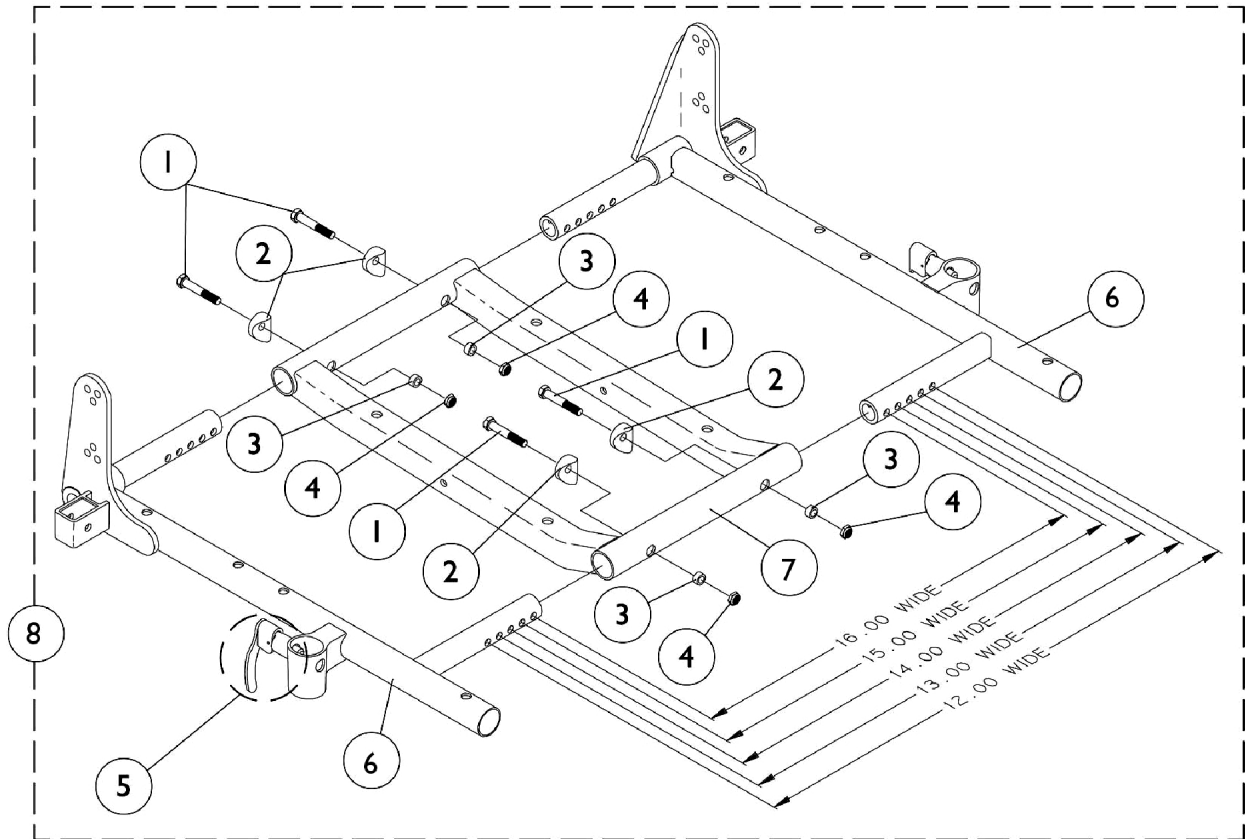

# ASBA Seat Frame and Hardware (14"-15" Wide)

## ASBA Seat Frame and Hardware (14"-15" Wide)

Item Number	Note	Part Number	Description	Quantity Per	
				Package	Assembly
1		1037610	Screw, Hex Head (1/4-20 x 1-5/8")	1	4
2		1026099	Spacer, Coved (1/4 x 11/16 x 1/2")	1	4
3		1047449-NLA	NLA - Spacer (1/4 x 3/8 x 3/16")	1	4
4		1025736	Locknut (1/4-20)	1	4
5		47471X074	Spring, Arm Lock	1	1
5		1028594	Pin, Arm Lock, Black	1	1
5		1090768	Kit, Lock Handle w/Rivets (Pair)	2	1
6-8		See Chart	#s 6-8 ASBA Seat Frame and Hardware (14"-15" Wide)	1	1

### #s 6-8 Seat Frames

14" - 15" Wide

Item Number	Description	14"-15" Deep	16"-17" Deep	18"-19" Deep	20"-21" Deep	22" Deep
6	Seat Frame, Rt. See Note(s) A	1070473-NLA	1070473-NLA	1070526-NLA	1070528-NLA	1070530-NLA
6	Seat Frame, Lt. See Note(s) A	1070474-NLA	1070474-NLA	1070527-NLA	1070529-NLA	1070531-NLA
7	Seat Frame Center	1070476-NLA	1070476-NLA	1070476-NLA	1070533-NLA	1070533-NLA
8	Seat Frame Assembly See Note(s) B	1070469-NLA	1070469-NLA	1070534-NLA	1070535-NLA	1070536-NLA
NOTE: A - Seat frame includes item 5 arm lock assembly. B - Includes items 1-7						