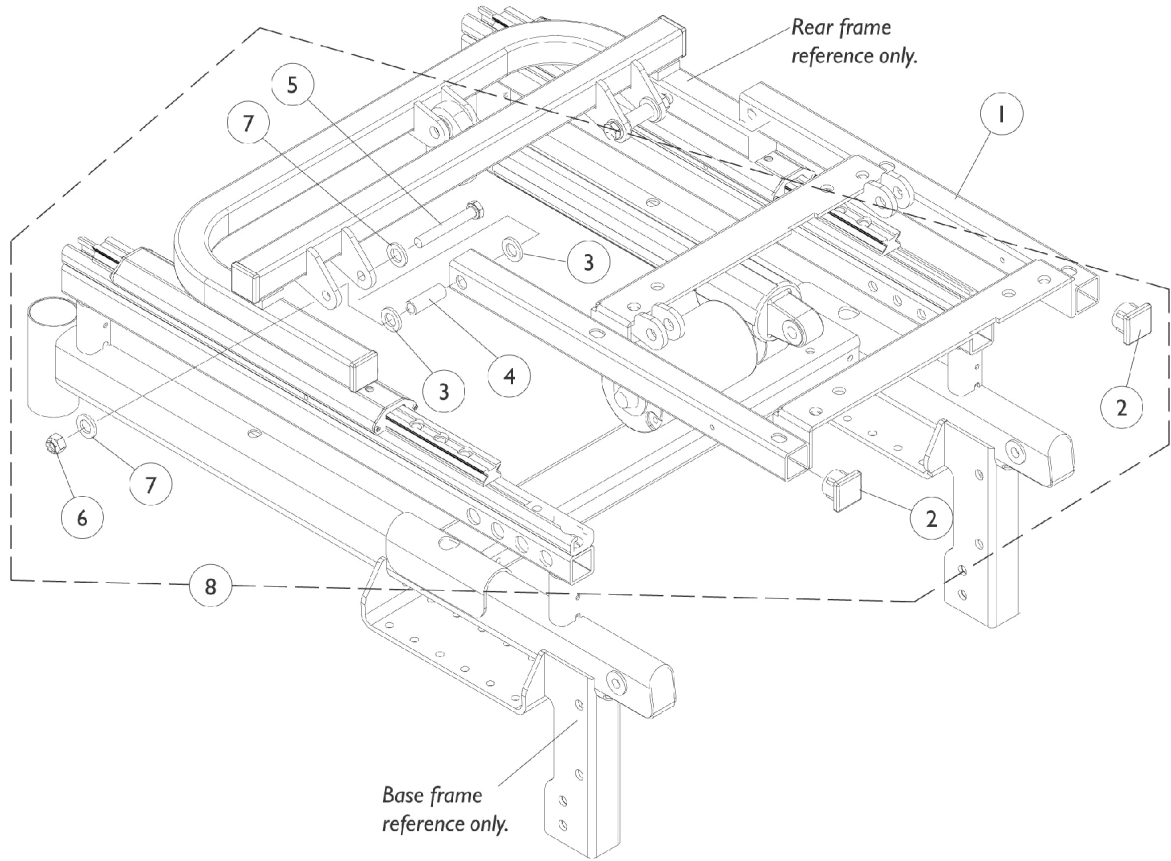

# Seat Frame Support & Mounting Hardware

## Seat Frame Support & Mounting Hardware

Item Number	Note	Part Number	Description	Quantity Per	
				Package	Assembly
1	B	1087626-NLA	NLA - Support, Seat Frame	1	1
1	C	1121053-NLA	NLA - Support, Seat Frame and Spacer Plate with Hardware	1	1
2		1071237	Plug Button, Square, Black (1")	1	2
3		0055800-NLA	NLA - Washer, Nylon (7/16 x 3/4 x 3/32")	1	4
4		0060300-NLA	NLA - Bushing, Bronze (5/16 x 7/16 x 1-1/4")	1	2
5		1070412-NLA	NLA - Screw, Hex Head (5/16-18 x 2-1/4")	1	2
6		1026158	Locknut (5/16-18)	1	2
7		1025704	Washer, Flat (5/16 x 5/8 x 1/16")	1	4
8	A	1106540-NLA	NLA - Hardware, Seat Frame Support Mounting	1	1

NOTE: A - Includes items 2-7  
 B - Seat support frame revised 2/17/03 to accommodate a spacer plate for 14"-15" wide seat frames. For 14"-15" wide PTO models made before 2/17/03 order Item 1 part number 1121053. The revised support frame is still used for all 16"-22" wide PTO models.  
 C - Used for 14"-15" wide PTO models made before 2/17/03. Spacer plate and hardware included. Spacer plate can be found on the A.S.B.A. Seat Mounting Hardware page.