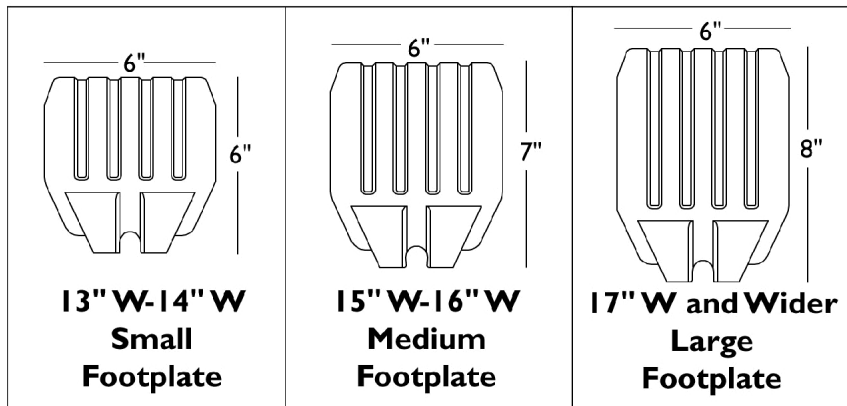

# Pivot/ Slide Tube and 1651 Composite Footplates

NOTE: Heel loops are not included. See footrest and legrest accessories.

NOTE: For complete pivot/ slide tube and footplate assemblies, see front riggings reference charts.

Item Number	Note	Part Number	Description	Quantity Per	
				Package	Assembly
1		1057852	Tube, Pivot/Slide, Curved End, Steel, Black (9-7/8")	1	1
1	A	1057854	Tube, Pivot/Slide, Curved End, 2" Longer, Steel, Black	1	1
1	A	1058418	Tube, Pivot/Slide, Curved End, 4" Longer, Steel, Black	1	1
2		1025457	Spacer, Coved (1/4 x 3/4 x 1 1/32")	1	2
3		1027097	Plug Button, Black (3/4")	1	1
4		7930323-NLA	NLA - Package, Locknut (1/4-20)	25	1
5		7930366	Package, Socket Head Screw (1/4-20 x 2-1/4")	25	1
6	B	1026879	Footplate, Composite, Small, Black (6" W x 6" L)	1	1
6	C	1026880	Footplate, Composite, Medium, Black (7" W x 6" L)	1	1
6	D	1026881	Footplate, Composite, Large, Black (8" W x 6" L)	1	1
	E	1026879	Footplate, Composite, Small, Black (6" W x 6" L)	1	1
	F	1026880	Footplate, Composite, Medium, Black (7" W x 6" L)	1	1
	G	1026881	Footplate, Composite, Large, Black (8" W x 6" L)	1	1
NOTE: A - ALPT Option B - 13"-14" Wide C - 15"-16" Wide D - 17" and Wider E - 15"-17" Wide F - 18"-19" Wide G - 20" and Wider					