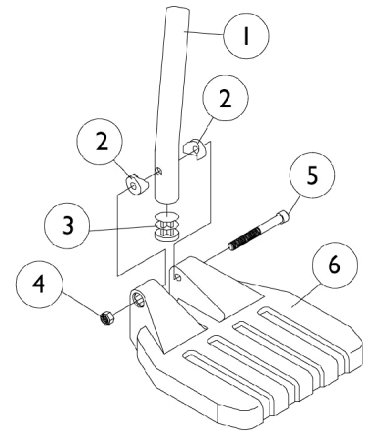

# Pivot/ Slide Tube and 1651 Composite Footplates

NOTE: Heel loops are not included. See footrest and legrest accessories.

NOTE: For complete pivot/ slide tube and footplate assemblies, see front riggings reference charts.

Item Number	Note	Part Number	Description	Quantity Per	
				Package	Assembly
1		1057852	Tube, Pivot/Slide, Curved End, Steel, Black (9-7/8")	1	1
1	A	1057854	Tube, Pivot/Slide, Curved End, 2" Longer, Steel, Black	1	1
1	A	1058418	Tube, Pivot/Slide, Curved End, 4" Longer, Steel, Black	1	1
2		1025457	Spacer, Coved (1/4 x 3/4 x 1 1/32")	1	2
3		1027097	Plug Button, Black (3/4")	1	1
4		7930323-NLA	NLA - Package, Locknut (1/4-20)	25	1
5		7930366	Package, Socket Head Screw (1/4-20 x 2-1/4")	25	1
6	B	1026879	Footplate, Composite, Small, Black (6" W x 6" L)	1	1
6	C	1026880	Footplate, Composite, Medium, Black (7" W x 6" L)	1	1
6	D	1026881	Footplate, Composite, Large, Black (8" W x 6" L)	1	1
	E	1026879	Footplate, Composite, Small, Black (6" W x 6" L)	1	1
	F	1026880	Footplate, Composite, Medium, Black (7" W x 6" L)	1	1
	G	1026881	Footplate, Composite, Large, Black (8" W x 6" L)	1	1
NOTE: A - ALPT Option B - 13"-14" Wide C - 15"-16" Wide D - 17" and Wider E - 15"-17" Wide F - 18"-19" Wide G - 20" and Wider					