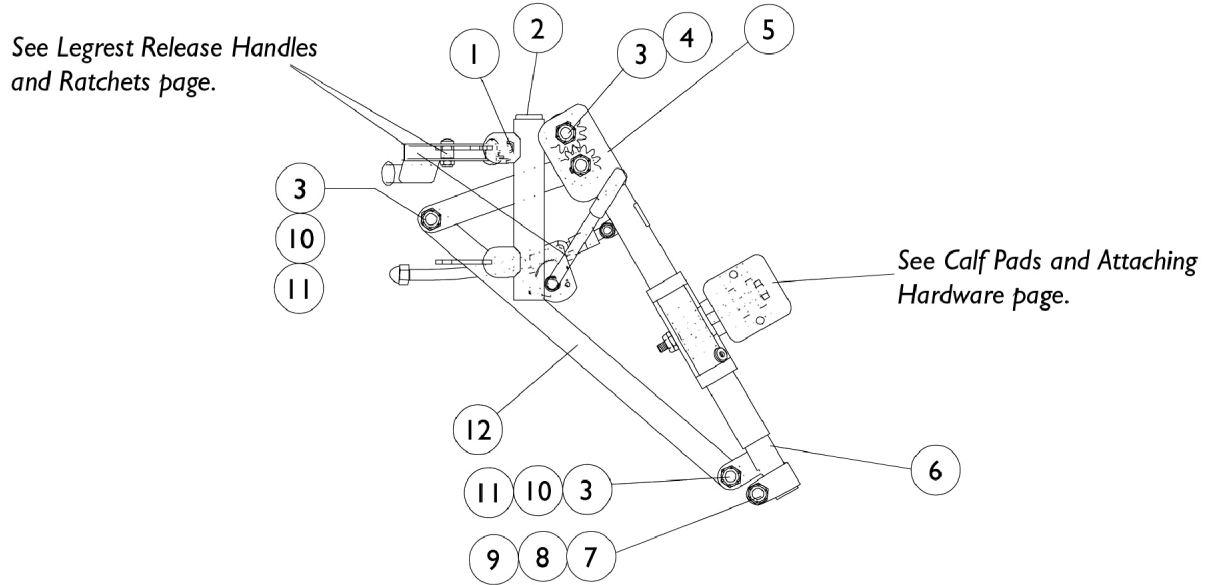

# PAS4A/ PAL4A Articulating Legrests

(Pin Style)

# PAS4A/ PAL4A Articulating Legrests

(Pin Style)

Item Number	Note	Part Number	Description	Quantity Per	
				Package	Assembly
1		1058478-NLA	NLA - Tube, Legrest Support - Right	1	1
1		1058479-NLA	NLA - Tube, Legrest Support - Left	1	1
2		1027097	Plug Button, Black (3/4")	1	1
3		40363X000	Hex Nut (3/8"-16)	3	3
4		1022854-NLA	NLA - Screw, Shoulder Slotted Head (1/2 x 1-1/8", 3/8-16)	1	1
5		1022877-NLA	NLA - Tube, Support and Drive Link, Chrome - Right	1	1
5		1022878-NLA	NLA - Tube, Support and Drive Link, Chrome - Left	1	1
6		1022848	Tube, Slide, Articulating, Chrome - Right	1	1
6		1022849	Tube, Slide, Articulating, Chrome - Left	1	1
7		1027377	Washer (#20)	1	1
8		7930363-NLA	NLA - Package, Locknut (5/16"-24)	25	1
9		11232X009	Bolt, Lug (5/16-24 x 1-3/8")	1	1
10		1022866-NLA	NLA - Screw, Socket Button Head (3/8-16 x 3/4")	2	2
11		1049527	Washer, Nylon (3/8 x 3/4 x 1/16")	2	2
12		1022846-NLA	NLA - Bar, Link, Black	1	1
	A	1058482-NLA	NLA - Legrest Support Assembly, Articulating, Adult, Chrome - Right	1	1
	A	1058483-NLA	NLA - Legrest Support Assembly, Articulating, Adult, Chrome - Left	1	1

NOTE: A - Not Shown