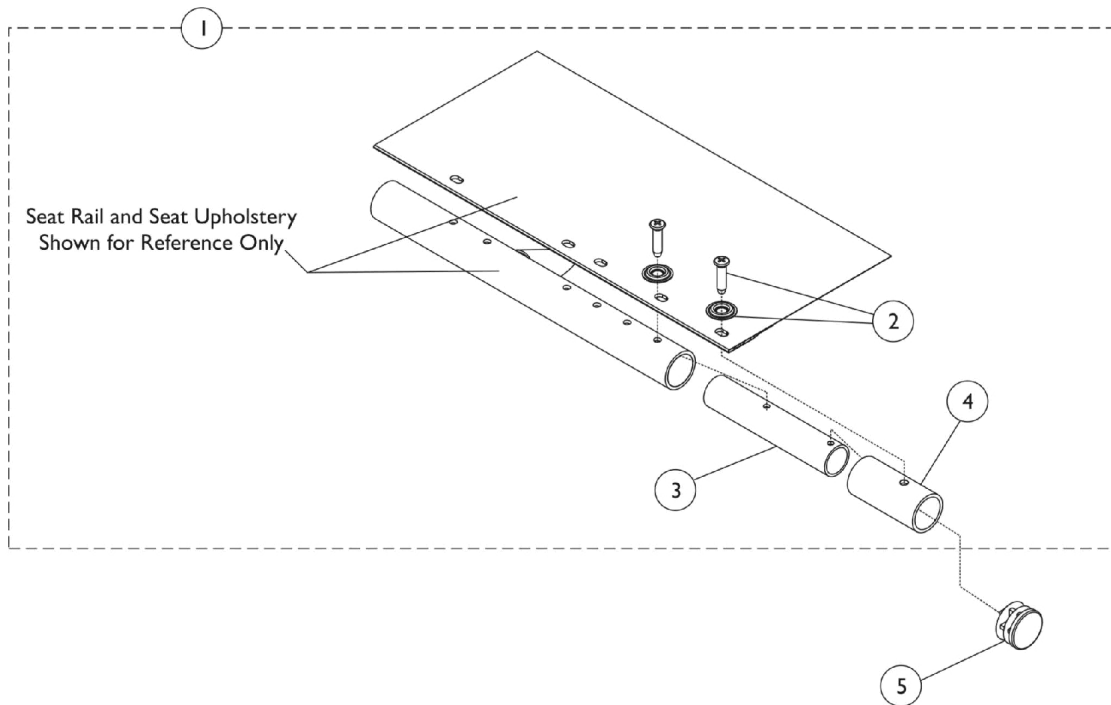

## 14" - 16" Deep Chairs Only

Item Number	Note	Part Number	Description	Quantity Per	
				Package	Assembly
1	A	1100972	Kit, Seat Extension (2")	1	1
2		1031095	Screws with Washers (#10-16 x 7/8")	4	2
3		1089278-NLA	NLA - Kit, Extension, Seat (2")	1	2
4		1100665	Tube, Seat Tension	1	2
5		1056328	Plug Button, Black (1")	1	2

**NOTE:** A - Seat extension kit includes items 2-4 but does not include a plug button.