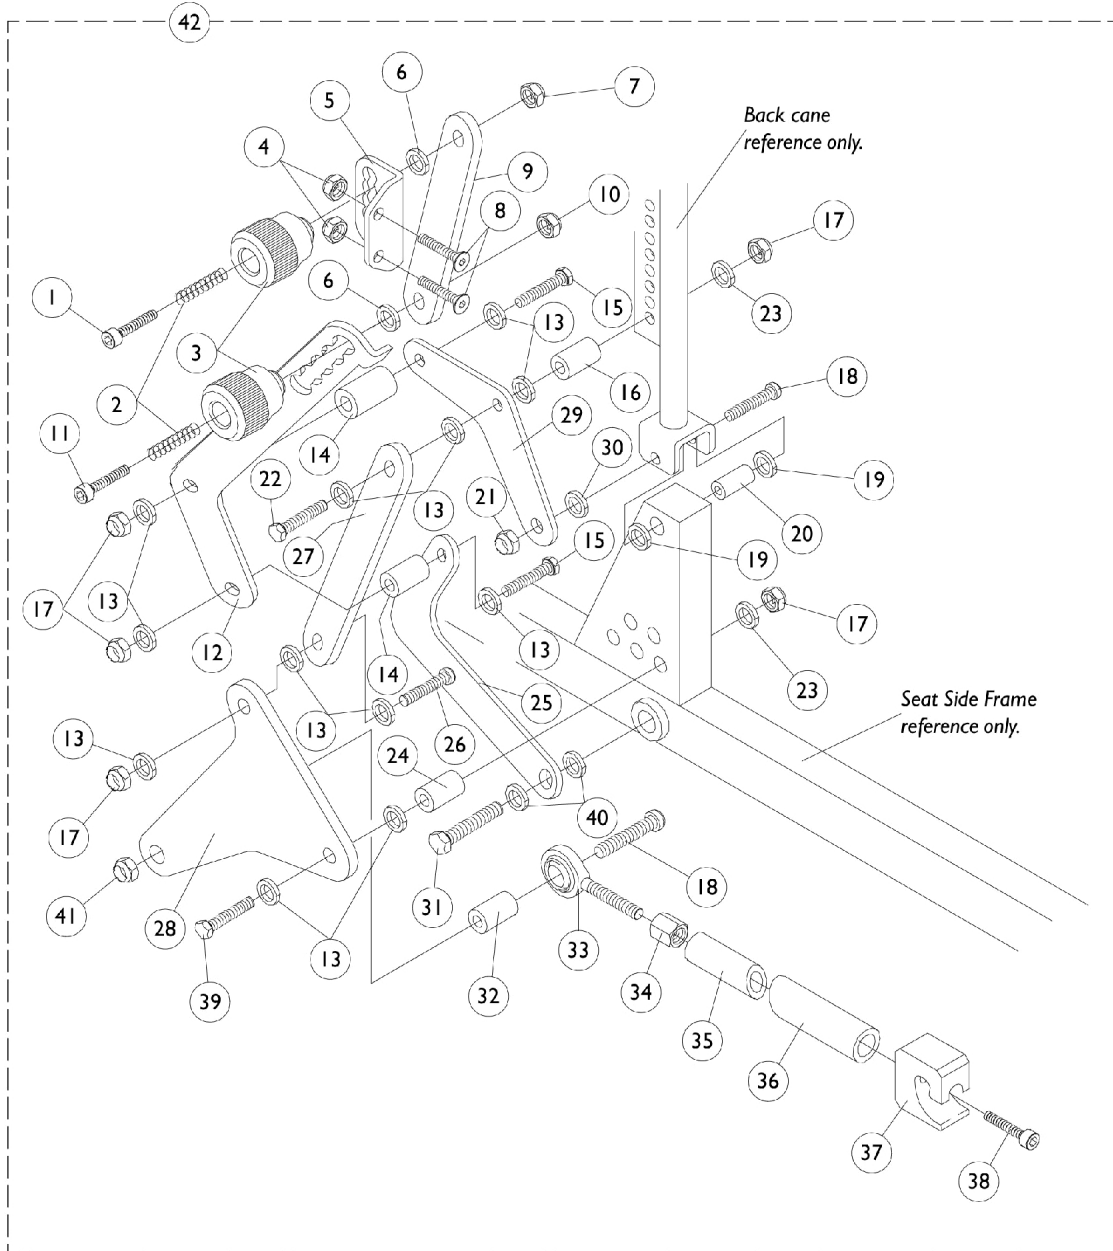

Mechanical Legrest Actuator Linkage w/ M.S.R. Basic Recline 4XP

Mechanical Legrest Actuator Linkage w/ M.S.R. Basic Recline 4XP

Item Number	Note	Part Number	Description	Quantity Per	
				Package	Assembly
1		0258406-NLA	NLA - Screw, Socket Head, Cap (#10-32 x 1-1/4")	1	1
2		0146500-NLA	NLA - Spring, Compression (1/32 WT x 15/16" L)	1	2
3		0146622-NLA	NLA - Knob, MSR Adjustment	1	2
4		7930323-NLA	NLA - Package, Locknut (1/4-20)	25	2
5		0149624-NLA	NLA - Bracket, MSR Back Pan, Black	1	1
6		0146700-NLA	NLA - Washer, Nylon (3/16 x 5/8 x 1/16")	1	2
7		7930332-NLA	NLA - Locknut, High Profile (#10-32)	25	1
8		0195606-NLA	NLA - Screw, Socket, Cap, Flat Head (1/4-20 x 3/4")	1	2
9		0148806-NLA	NLA - Link, Upper Adjustment, Black	1	1
10		317601-NLA	NLA - Locknut, Low Profile (#10-32)	1	1
11		0149506-NLA	NLA - Screw, Socket Head, Hex (#10-32 x 1")	1	1
12		0175524-NLA	NLA - Link, Lower Adjustment, Black - Right	1	1
12		0175424-NLA	NLA - Link, Lower Adjustment, Black - Left	1	1
13		0050100-NLA	NLA - Washer, Nylon Flat (1/4 x 1/2 x 1/16")	1	12
14		0216901-NLA	NLA - Bushing, Upper/ Lower	1	2
15		0052606-NLA	NLA - Screw, Hex Head (1/4-20 x 2")	1	2
16		0146422-NLA	NLA - Spacer, Leg Link	1	1
17		7930333	Locknut (1/4-20)	25	5
18		0055506-NLA	NLA - Screw, Button Head, Socket (5/16-18 x 2")	1	2
19		0055800-NLA	NLA - Washer, Nylon (7/16 x 3/4 x 3/32")	1	2
20		0060300-NLA	NLA - Bushing, Bronze (5/16 x 7/16 x 1-1/4")	1	1
21		0055006-NLA	NLA - Locknut, Low Profile (5/16-18)	1	1
22		1024793-NLA	NLA - Screw, Hex Head (1/4-20 x 1-3/4")	1	1
23		0050406	Washer, Flat (1/4 x 5/8 x 1/16")	1	2
24		0217024-NLA	NLA - Bushing, Back Post/Leg Link	1	1
25		0165424-NLA	NLA - Link, MSR Lower, Black	1	1
26		0051606-NLA	NLA - Screw, Cap, Button Head, Socket (1/4-20 x 1")	1	1
27		0217324-NLA	NLA - Link, Small, Black	1	1
28		0217124-NLA	NLA - Link, Back Post Leg, Black	1	1
29		0217224-NLA	NLA - Link, MSR Back Post Lower, Black	1	1
30		0054806-NLA	NLA - Washer, Flat (11/32 x 11/16 x 1/16")	1	1
31		0139606-NLA	NLA - Screw, Hex Head (5/16-18 x 1")	1	1
32		0220924-NLA	NLA - Spacer, Rod End	1	1
33		0083800-NLA	NLA - Rod, End, Male (5/16-24)	1	1
34		0141405-NLA	NLA - Nut, Hex (5/16-24)	1	1
35	B	0035902-NLA	NLA - Rod, Push, Rear Tube, Short, Black (12-1/2")	1	1
35	C	0222502-NLA	NLA - Rod, Push, Rear Tube, Long, Black (14")	1	1
36	D	0035702-NLA	NLA - Rod, Push, Front Tube, AT5544 Legrest, Black	1	1
36	E	0036402	NLA - Rod, Push, Front Tube, Genius Legrest, Black	1	1
37		0026400-NLA	NLA - Receptacle, Power Legrest	1	1
38		0053306-NLA	NLA - Screw, Allen Head (1/4-28 x 1")	1	1
39		0233506-NLA	NLA - Screw, Hex Head (1/4-20 x 2-1/2")	1	1
40		0054700-NLA	NLA - Washer, Nylon (5/16 x 1/2 x 1/16")	1	2