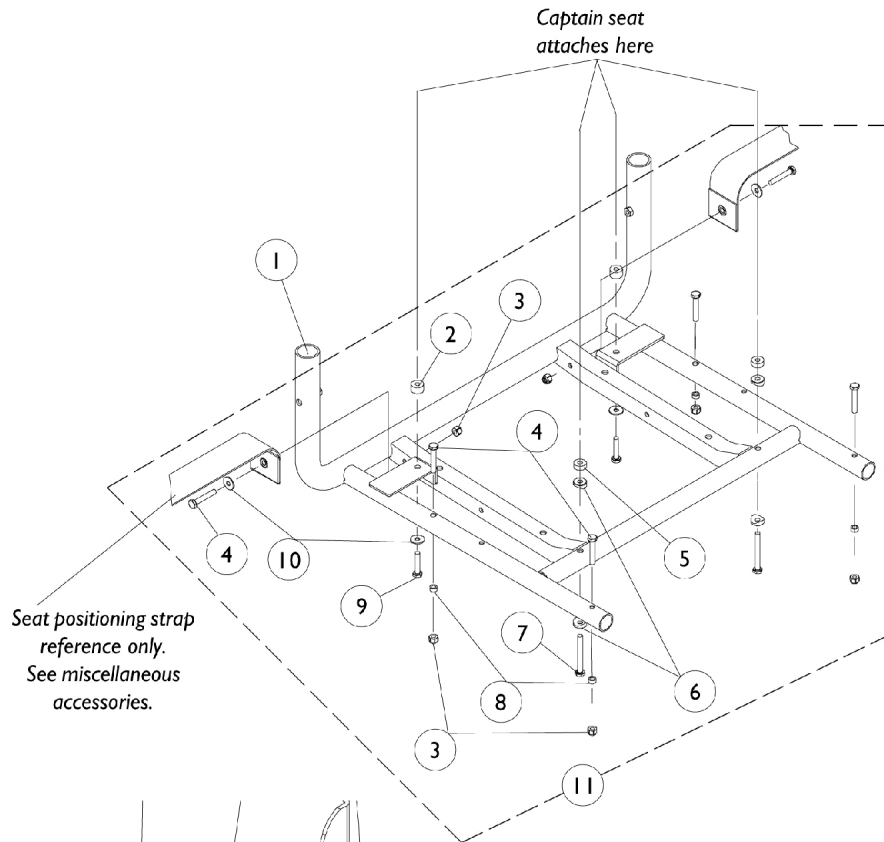

Captain Seat Frame and Actuator Hardware After 10/31/01

Full recline captain seat reference only.

**Actuator Attaching Hardware
(For Full Recline Models Only)**

Sensor cable reference only. See harnesses and cables page.

Captain Seat Frame and Actuator Hardware After 10/31/01

Item Number	Note	Part Number	Description	Quantity Per	
				Package	Assembly
1		1070455-NLA	NLA - Frame, Seat, Black (18" W)	1	1
1		1108099-NLA	NLA - Frame, Seat, Black (20" W)	1	1
1		1101913-NLA	NLA - Frame, Seat, Black (22" W)	1	1
2		1108411-NLA	NLA - Spacer (1/4 x 5/8 x 3/8")	1	2
3		7930333	Locknut (1/4-20)	25	6
4		1030949	Screw, Hex Head (1/4-20 x 1-1/2")	1	6
5		1108410	Spacer (1/4 x 5/8 x 1/4")	1	2
6		1026099	Spacer, Coved (1/4 x 11/16 x 1/2")	1	4
7		1026154-NLA	NLA - Screw, Hex Head (1/4-20 x 2-1/4")	1	2
8		1047449-NLA	NLA - Spacer (1/4 x 3/8 x 3/16")	1	4
9		1021406	Screw, Hex Head (1/4-20 x 1-1/4")	1	2
10		1026900	Washer (1/4 x 23/32 x 1/16")	1	4
11	A	1079208-NLA	NLA - Hardware, Captain Seat Mounting	1	1
12		1008525-NLA	NLA - Washer, Internal Tooth Lock (#4-40)	1	4
13		7930339-NLA	NLA - Package, Screw, Phillips Pan Head (#4-40 x 3/8")	25	4
14		P0870X000	Nut, Hex Keps (#4-40)	1	2
15		1024001	Sensor, Actuator Switch	1	1
16	B	1107242-NLA	NLA - Hardware, Actuator Switch Sensor Mounting	1	1

NOTE: A - Includes items 2-10
B - Includes items 12-15