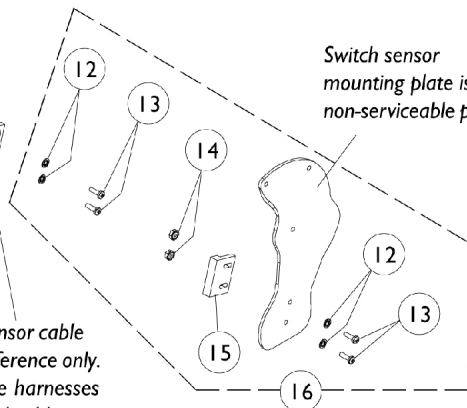

Captain Seat Frame and Actuator Hardware After 10/31/01

Full recline captain seat reference only.

**Actuator Attaching Hardware
(For Full Recline Models Only)**

Sensor cable reference only. See harnesses and cables page.

Captain Seat Frame and Actuator Hardware After 10/31/01

Item Number	Note	Part Number	Description	Quantity Per	
				Package	Assembly
1		1070455-NLA	NLA - Frame, Seat, Black (18" W)	1	1
1		1108099-NLA	NLA - Frame, Seat, Black (20" W)	1	1
1		1101913-NLA	NLA - Frame, Seat, Black (22" W)	1	1
2		1108411-NLA	NLA - Spacer (1/4 x 5/8 x 3/8")	1	2
3		7930333	Locknut (1/4-20)	25	6
4		1030949	Screw, Hex Head (1/4-20 x 1-1/2")	1	6
5		1108410	Spacer (1/4 x 5/8 x 1/4")	1	2
6		1026099	Spacer, Coved (1/4 x 11/16 x 1/2")	1	4
7		1026154-NLA	NLA - Screw, Hex Head (1/4-20 x 2-1/4")	1	2
8		1047449-NLA	NLA - Spacer (1/4 x 3/8 x 3/16")	1	4
9		1021406	Screw, Hex Head (1/4-20 x 1-1/4")	1	2
10		1026900	Washer (1/4 x 23/32 x 1/16")	1	4
11	A	1079208-NLA	NLA - Hardware, Captain Seat Mounting	1	1
12		1008525-NLA	NLA - Washer, Internal Tooth Lock (#4-40)	1	4
13		7930339-NLA	NLA - Package, Screw, Phillips Pan Head (#4-40 x 3/8")	25	4
14		P0870X000	Nut, Hex Keps (#4-40)	1	2
15		1024001	Sensor, Actuator Switch	1	1
16	B	1107242-NLA	NLA - Hardware, Actuator Switch Sensor Mounting	1	1

NOTE: A - Includes items 2-10
B - Includes items 12-15