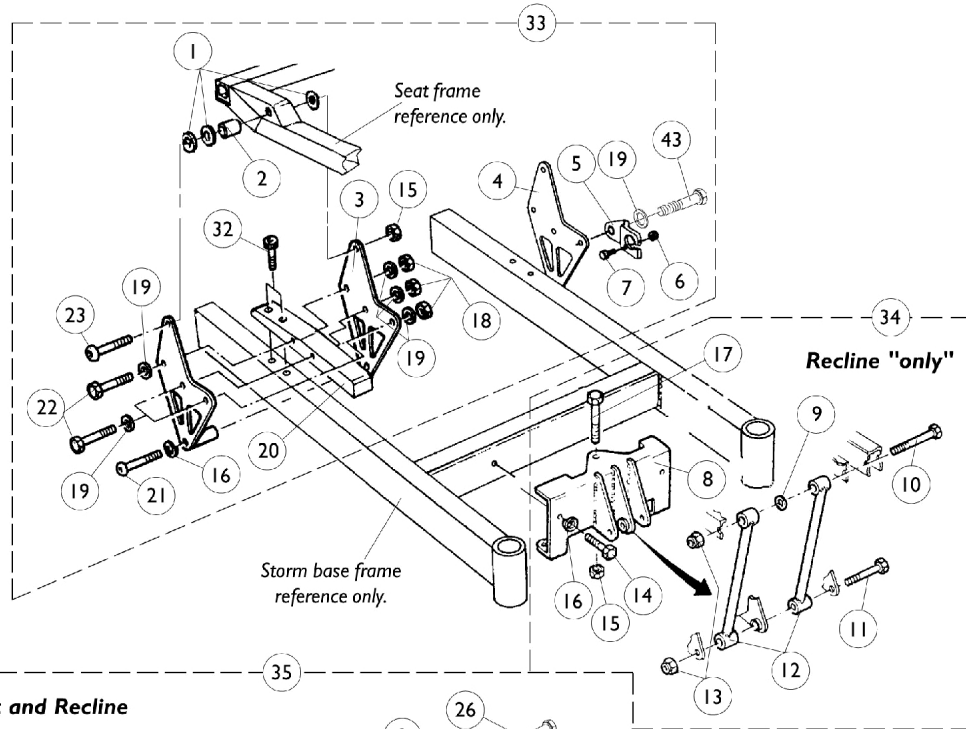

Seat Frame Attaching Hardware

Tilt/Recline and Recline Only

Seat Frame Attaching Hardware Tilt/Recline and Recline Only

Item Number	Note	Part Number	Description	Quantity Per	
				Package	Assembly
1		0055800-NLA	NLA - Washer, Nylon (7/16 x 3/4 x 3/32")	1	6
2		0060300-NLA	NLA - Bushing, Bronze (5/16 x 7/16 x 1-1/4")	1	2
3		0115102-NLA	NLA - Plate, Seat Frame Inner Mounting - Right	1	2
3		0115202-NLA	NLA - Plate, Seat Frame Inner Mounting - Left	1	2
4		0115302-NLA	NLA - Plate, Seat Frame Outer Mounting - Right	1	1
4		0115402-NLA	NLA - Plate, Seat Frame Outer Mounting - Left	1	1
5		0190102-NLA	NLA - Bracket, Connector, Black	1	1
6		0143205-NLA	NLA - Locknut, Low Profile (#6-32)	1	2
7		313229-NLA	NLA - Screw, Phillips Pan Head (#6-32 x 1/2")	1	2
8		0115502	Link, Mounting Plate, Black	1	1
9		0055800-NLA	NLA - Washer, Nylon (7/16 x 3/4 x 3/32")	1	11
10		0140306-NLA	NLA - Screw, Hex Head (3/8-16 x 4-1/2")	1	2
11		0140206-NLA	NLA - Screw, Hex Head (3/8-16 x 3-1/2")	1	1
12		0118524	Link, Tilt	1	2
13		0054106-NLA	NLA - Locknut, High Profile (3/8-16)	1	5
14		0139606-NLA	NLA - Screw, Hex Head (5/16-18 x 1")	1	2
15		0054906	Locknut, High Profile (5/16-18)	1	1
16		1072692-NLA	NLA - Lockwasher, Split (5/16")	1	4
17		0139806-NLA	NLA - Screw, Hex Head (5/16-18 x 3")	1	1
18		7930333	Locknut (1/4-20)	25	6
19		0050406	Washer, Flat (1/4 x 5/8 x 1/16")	1	12
20		0115024-NLA	NLA - Bar, Mounting	1	2
21		0140406-NLA	NLA - Screw, Socket Head, Cap (5/16-18 x 1-1/2")	1	2
22		0052306-NLA	NLA - Screw, Hex Head (1/4-20 x 2-1/4")	1	5
23		0055506-NLA	NLA - Screw, Button Head, Socket (5/16-18 x 2")	1	2
24		0115624	Link, Tilt, Black - Upper	1	2
25		0120300	Bushing (3/8 x 1/2 x 7/8")	1	4
26		1106223	Screw, Socket Head (3/8-16 x 2-1/2")	1	1
27		0140006	Washer, Steel (13/32 x 5/8 x 1/32")	1	4
28		0140206-NLA	NLA - Screw, Hex Head (3/8-16 x 3-1/2")	1	1
29		0120100	Bushing (3/8 x 1/2 x 3/4")	1	4
30		0115724	Link, Tilt, Black - Lower	1	2
31		0140600	Washer, Rubber (13/16 x 13/32 x 3/32)	1	2
32		0140506-NLA	NLA - Screw, Socket Head w/ Thread Lock (5/16-18 x 1")	1	2
33		1072747	Plates, Seat Frame Mounting w/ Hardware	1	1
34	A	1072810-NLA	NLA - Hardware, Seat Frame Mounting	1	1
35	B	1072809	Hardware, Seat Frame Mounting	1	1
36		1077357-NLA	NLA - Pin, Roll (3/16 x 1-1/8" Long)	1	1
37		0211102	Stop, Tilt, Black	1	1
38		1077358	Lockwasher, Split (3/8-16)	1	1
39		1077359	Nut, Hex (3/8-16)	1	1
40		0225100-NLA	NLA - Bumper, Tilt	1	1
41	C	0309019-NLA	NLA - Cover, Controller	1	1
42		1077365	Knob, Thumb Screw (5/16-18 x 1")	1	1
43		0052206	Screw, Hex Head (1/4-20 x 2-1/2")	1	1