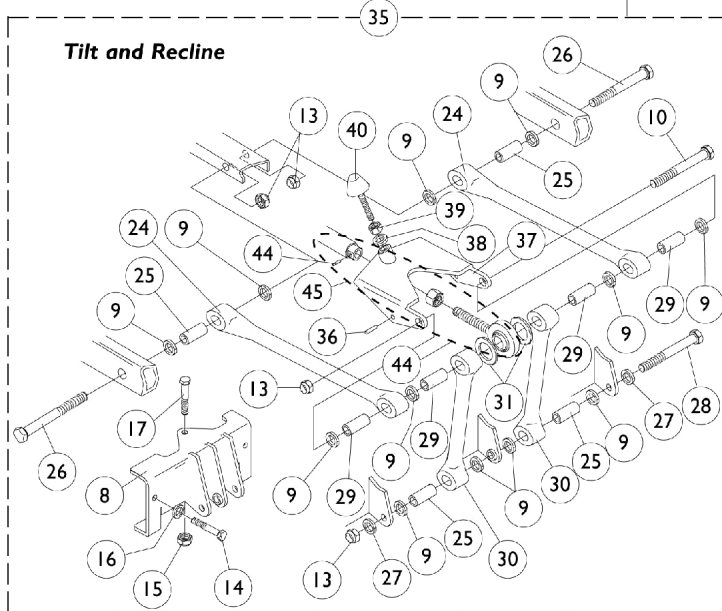

Seat Frame Attaching Hardware

Tilt/Recline and Recline Only

Seat Frame Attaching Hardware Tilt/Recline and Recline Only

Item Number	Note	Part Number	Description	Quantity Per	
				Package	Assembly
1		0055800-NLA	NLA - Washer, Nylon (7/16 x 3/4 x 3/32")	1	6
2		0060300-NLA	NLA - Bushing, Bronze (5/16 x 7/16 x 1-1/4")	1	2
3		0115102-NLA	NLA - Plate, Seat Frame Inner Mounting - Right	1	2
3		0115202-NLA	NLA - Plate, Seat Frame Inner Mounting - Left	1	2
4		0115302-NLA	NLA - Plate, Seat Frame Outer Mounting - Right	1	1
4		0115402-NLA	NLA - Plate, Seat Frame Outer Mounting - Left	1	1
5		0190102-NLA	NLA - Bracket, Connector, Black	1	1
6		0143205-NLA	NLA - Locknut, Low Profile (#6-32)	1	2
7		313229-NLA	NLA - Screw, Phillips Pan Head (#6-32 x 1/2")	1	2
8		0115502	Link, Mounting Plate, Black	1	1
9		0055800-NLA	NLA - Washer, Nylon (7/16 x 3/4 x 3/32")	1	11
10		0140306-NLA	NLA - Screw, Hex Head (3/8-16 x 4-1/2")	1	2
11		0140206-NLA	NLA - Screw, Hex Head (3/8-16 x 3-1/2")	1	1
12		0118524	Link, Tilt	1	2
13		0054106-NLA	NLA - Locknut, High Profile (3/8-16)	1	5
14		0139606-NLA	NLA - Screw, Hex Head (5/16-18 x 1")	1	2
15		0054906	Locknut, High Profile (5/16-18)	1	1
16		1072692-NLA	NLA - Lockwasher, Split (5/16")	1	4
17		0139806-NLA	NLA - Screw, Hex Head (5/16-18 x 3")	1	1
18		7930333	Locknut (1/4-20)	25	6
19		0050406	Washer, Flat (1/4 x 5/8 x 1/16")	1	12
20		0115024-NLA	NLA - Bar, Mounting	1	2
21		0140406-NLA	NLA - Screw, Socket Head, Cap (5/16-18 x 1-1/2")	1	2
22		0052306-NLA	NLA - Screw, Hex Head (1/4-20 x 2-1/4")	1	5
23		0055506-NLA	NLA - Screw, Button Head, Socket (5/16-18 x 2")	1	2
24		0115624	Link, Tilt, Black - Upper	1	2
25		0120300	Bushing (3/8 x 1/2 x 7/8")	1	4
26		1106223	Screw, Socket Head (3/8-16 x 2-1/2")	1	1
27		0140006	Washer, Steel (13/32 x 5/8 x 1/32")	1	4
28		0140206-NLA	NLA - Screw, Hex Head (3/8-16 x 3-1/2")	1	1
29		0120100	Bushing (3/8 x 1/2 x 3/4")	1	4
30		0115724	Link, Tilt, Black - Lower	1	2
31		0140600	Washer, Rubber (13/16 x 13/32 x 3/32)	1	2
32		0140506-NLA	NLA - Screw, Socket Head w/ Thread Lock (5/16-18 x 1")	1	2
33		1072747	Plates, Seat Frame Mounting w/ Hardware	1	1
34	A	1072810-NLA	NLA - Hardware, Seat Frame Mounting	1	1
35	B	1072809	Hardware, Seat Frame Mounting	1	1
36		1077357-NLA	NLA - Pin, Roll (3/16 x 1-1/8" Long)	1	1
37		0211102	Stop, Tilt, Black	1	1
38		1077358	Lockwasher, Split (3/8-16)	1	1
39		1077359	Nut, Hex (3/8-16)	1	1
40		0225100-NLA	NLA - Bumper, Tilt	1	1
41	C	0309019-NLA	NLA - Cover, Controller	1	1
42		1077365	Knob, Thumb Screw (5/16-18 x 1")	1	1
43		0052206	Screw, Hex Head (1/4-20 x 2-1/2")	1	1