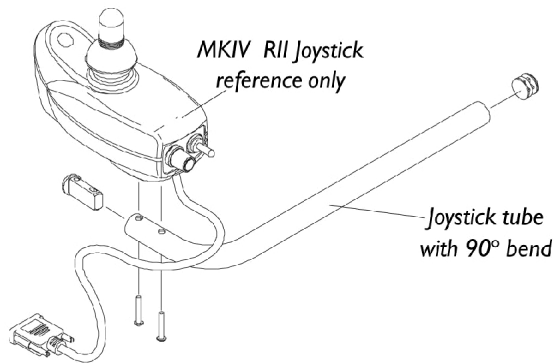

MKVII Mid-Line Swing Bracket Assembly

MKVI Mid-Line Swing Bracket Assembly

Item Number	Note	Part Number	Description	Quantity Per	
				Package	Assembly
1		1035528-NLA	NLA - Tube, Adjustment, Inside, Mid-Line, Black	1	1
2		1016778-NLA	NLA - Spring, Extension (9/16 x 1-3/8" L)	1	1
3		1035860-NLA	NLA - Tube, Adjustment, Outside, Mid-Line, Black	1	1
4		1027274	Adjustment Lock Assemnbly, Black	1	1
5	B	1035852-NLA	NLA - Swing Bracket Assembly, Mid-Line, Black	1	1
6		16690X004-NLA	NLA - Screw, Hex Head (1/4-20 x 1-1/8")	1	1
7		1027274	Adjustment Lock Assemnbly, Black	1	1
8		1049582-NLA	NLA - Bracket, Joystick Mounting, Black	1	1
9		1027266	Half Clamp, Non-Threaded Holes	1	1
10		1027267-NLA	NLA - Half Clamp, Threaded Holes	1	1
11	A	1049591-NLA	NLA - Hardware, Joystick Tube Mounting	1	1