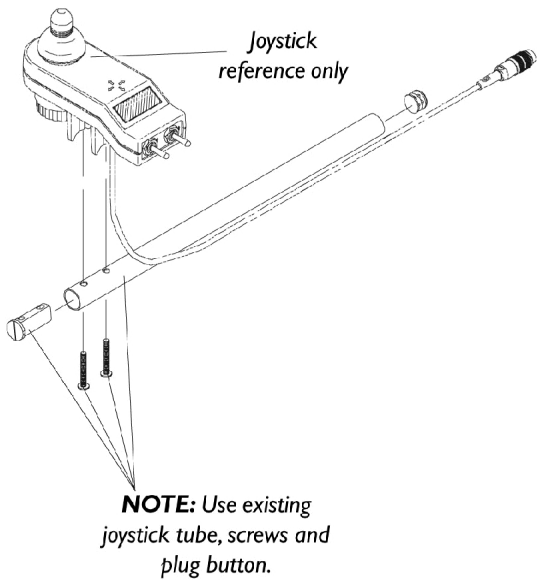

MKVII Mid-Line Swing Bracket Assembly

MKVI Mid-Line Swing Bracket Assembly

Item Number	Note	Part Number	Description	Quantity Per	
				Package	Assembly
1		1035528-NLA	NLA - Tube, Adjustment, Inside, Mid-Line, Black	1	1
2		1016778-NLA	NLA - Spring, Extension (9/16 x 1-3/8" L)	1	1
3		1035860-NLA	NLA - Tube, Adjustment, Outside, Mid-Line, Black	1	1
4		1027274	Adjustment Lock Assemnbly, Black	1	1
5	B	1035852-NLA	NLA - Swing Bracket Assembly, Mid-Line, Black	1	1
6		16690X004-NLA	NLA - Screw, Hex Head (1/4-20 x 1-1/8")	1	1
7		1027274	Adjustment Lock Assemnbly, Black	1	1
8		1049582-NLA	NLA - Bracket, Joystick Mounting, Black	1	1
9		1027266	Half Clamp, Non-Threaded Holes	1	1
10		1027267-NLA	NLA - Half Clamp, Threaded Holes	1	1
11	A	1049591-NLA	NLA - Hardware, Joystick Tube Mounting	1	1