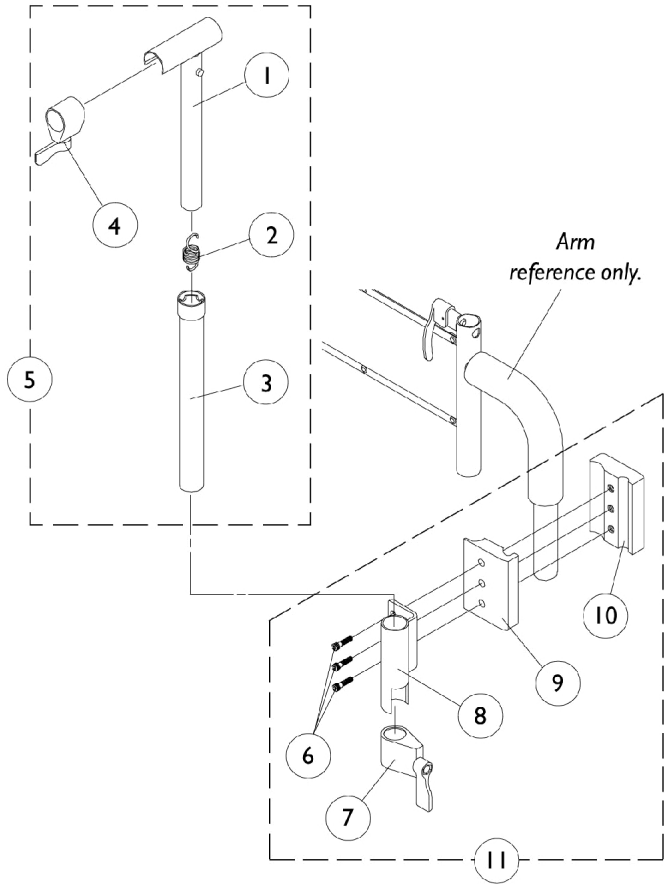

MKVII Mid-Line Swing Bracket Assembly

MKVI Mid-Line Swing Bracket Assembly

Item Number	Note	Part Number	Description	Quantity Per	
				Package	Assembly
1		1035528-NLA	NLA - Tube, Adjustment, Inside, Mid-Line, Black	1	1
2		1016778-NLA	NLA - Spring, Extension (9/16 x 1-3/8" L)	1	1
3		1035860-NLA	NLA - Tube, Adjustment, Outside, Mid-Line, Black	1	1
4		1027274	Adjustment Lock Assemnbly, Black	1	1
5	B	1035852-NLA	NLA - Swing Bracket Assembly, Mid-Line, Black	1	1
6		16690X004-NLA	NLA - Screw, Hex Head (1/4-20 x 1-1/8")	1	1
7		1027274	Adjustment Lock Assemnbly, Black	1	1
8		1049582-NLA	NLA - Bracket, Joystick Mounting, Black	1	1
9		1027266	Half Clamp, Non-Threaded Holes	1	1
10		1027267-NLA	NLA - Half Clamp, Threaded Holes	1	1
11	A	1049591-NLA	NLA - Hardware, Joystick Tube Mounting	1	1

NOTE: A - Includes Items 6-10
B - Includes Items 1-4