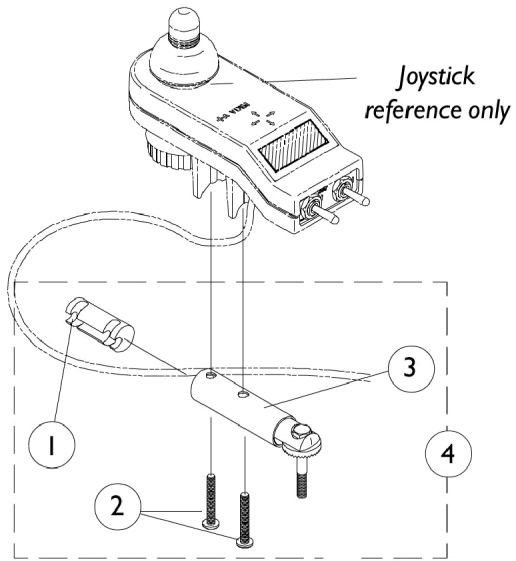

MKIV Swivel Joystick Hardware

MKIV Swivel Joystick Hardware

Item Number	Note	Part Number	Description	Quantity Per	
				Package	Assembly
1		1093063	Spacer, Joystick Tube, Black	1	1
2		1025714	Screw, Phillips Pan Head (#10-32 x 1-1/8")	1	1
3		1049962-NLA	NLA - Bracket, Swivel Joystick, MKIV	1	1
4		1049963-NLA	NLA - Bracket, Swivel Joystick with Hardware	1	1
5		1035986-NLA	NLA - Joystick Swivel Tube with Hardware, Black	1	1
6		1020551-NLA	NLA - Washer, Flat (1/4 x 3/8 x 1/16")	1	1
7		1005844-NLA	NLA - Bushing	1	2
8		1002511-NLA	NLA - Spring, Hitch Bracket	1	1
9		1023670-NLA	NLA - Knob, Clamping, Grey	1	1
10		1035990-NLA	NLA - Tube, Swivel Joystick, Black	1	1
11		1027095	Plug Button, Black (7/8")	1	1