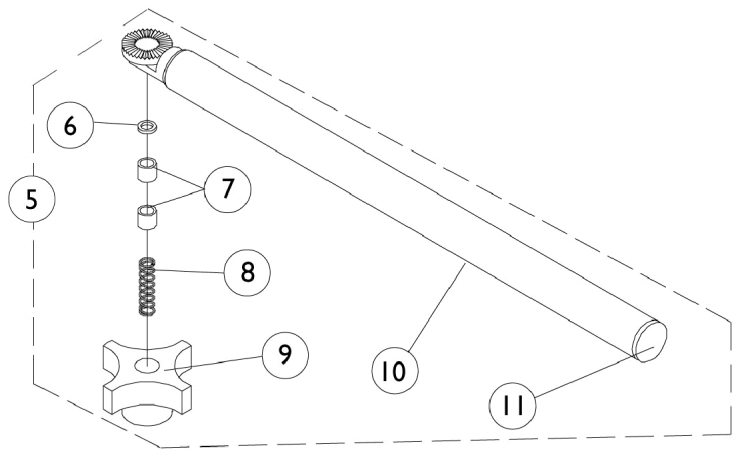

MKIV Swivel Joystick Hardware

MKIV Swivel Joystick Hardware

Item Number	Note	Part Number	Description	Quantity Per	
				Package	Assembly
1		1093063	Spacer, Joystick Tube, Black	1	1
2		1025714	Screw, Phillips Pan Head (#10-32 x 1-1/8")	1	1
3		1049962-NLA	NLA - Bracket, Swivel Joystick, MKIV	1	1
4		1049963-NLA	NLA - Bracket, Swivel Joystick with Hardware	1	1
5		1035986-NLA	NLA - Joystick Swivel Tube with Hardware, Black	1	1
6		1020551-NLA	NLA - Washer, Flat (1/4 x 3/8 x 1/16")	1	1
7		1005844-NLA	NLA - Bushing	1	2
8		1002511-NLA	NLA - Spring, Hitch Bracket	1	1
9		1023670-NLA	NLA - Knob, Clamping, Grey	1	1
10		1035990-NLA	NLA - Tube, Swivel Joystick, Black	1	1
11		1027095	Plug Button, Black (7/8")	1	1