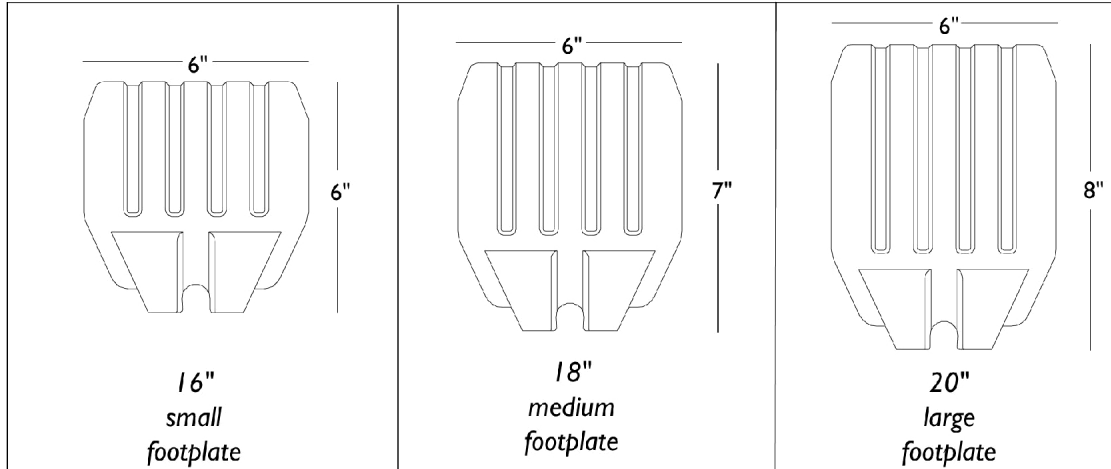

Pivot/ Slide Tube and Footplate P93ST/PW93ST

NOTE: Heel loops are not included. See page titled "Footrest and Legrest Accessories".

NOTE: For complete pivot/slide tube and footplate assemblies, see page titled "Front Riggings Reference Chart".

Item Number	Note	Part Number	Description	Quantity Per	
				Package	Assembly
1	D	1120382	Tube, Pivot/Slide, Curved End, Black - Long (9-7/8")	1	1
1	E	1057852	Tube, Pivot/Slide, Curved End, Steel, Black (9-7/8")	1	1
2		1025457	Spacer, Coved (1/4 x 3/4 x 1 1/32")	1	2
3		1027097	Plug Button, Black (3/4")	1	1
4		1025195	Locknut (1/4-20)	1	1
5		60285X006	Screw, Socket Head (1/4-20 x 2-1/4")	1	1
6	A	1026879	Footplate, Composite, Small, Black (6" W x 6" L)	1	1
6	B	1026880	Footplate, Composite, Medium, Black (7" W x 6" L)	1	1
6	C	1026881	Footplate, Composite, Large, Black (8" W x 6" L)	1	1
NOTE: A - For chairs 16" wide B - For chairs 18" wide C - For chairs 20" wide D - P93ST E - PW93ST					