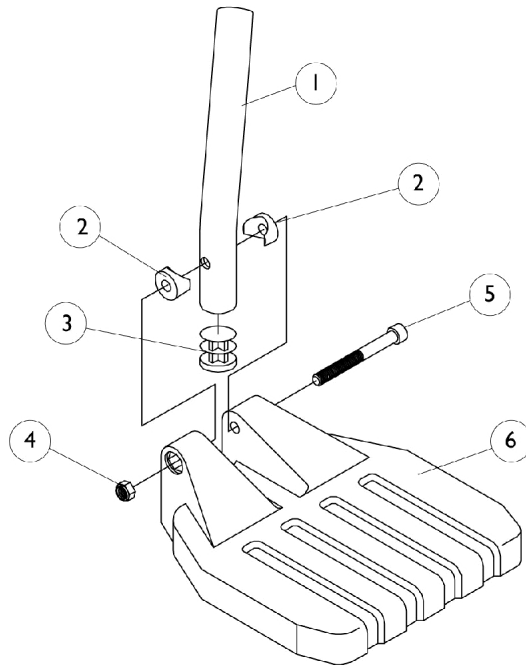

Pivot/ Slide Tube and Footplate P93ST/PW93ST

NOTE: Heel loops are not included. See page titled "Footrest and Legrest Accessories".

NOTE: For complete pivot/slide tube and footplate assemblies, see page titled "Front Riggings Reference Chart".

Item Number	Note	Part Number	Description	Quantity Per	
				Package	Assembly
1	D	1120382	Tube, Pivot/Slide, Curved End, Black - Long (9-7/8")	1	1
1	E	1057852	Tube, Pivot/Slide, Curved End, Steel, Black (9-7/8")	1	1
2		1025457	Spacer, Coved (1/4 x 3/4 x 1 1/32")	1	2
3		1027097	Plug Button, Black (3/4")	1	1
4		1025195	Locknut (1/4-20)	1	1
5		60285X006	Screw, Socket Head (1/4-20 x 2-1/4")	1	1
6	A	1026879	Footplate, Composite, Small, Black (6" W x 6" L)	1	1
6	B	1026880	Footplate, Composite, Medium, Black (7" W x 6" L)	1	1
6	C	1026881	Footplate, Composite, Large, Black (8" W x 6" L)	1	1
NOTE: A - For chairs 16" wide B - For chairs 18" wide C - For chairs 20" wide D - P93ST E - PW93ST					