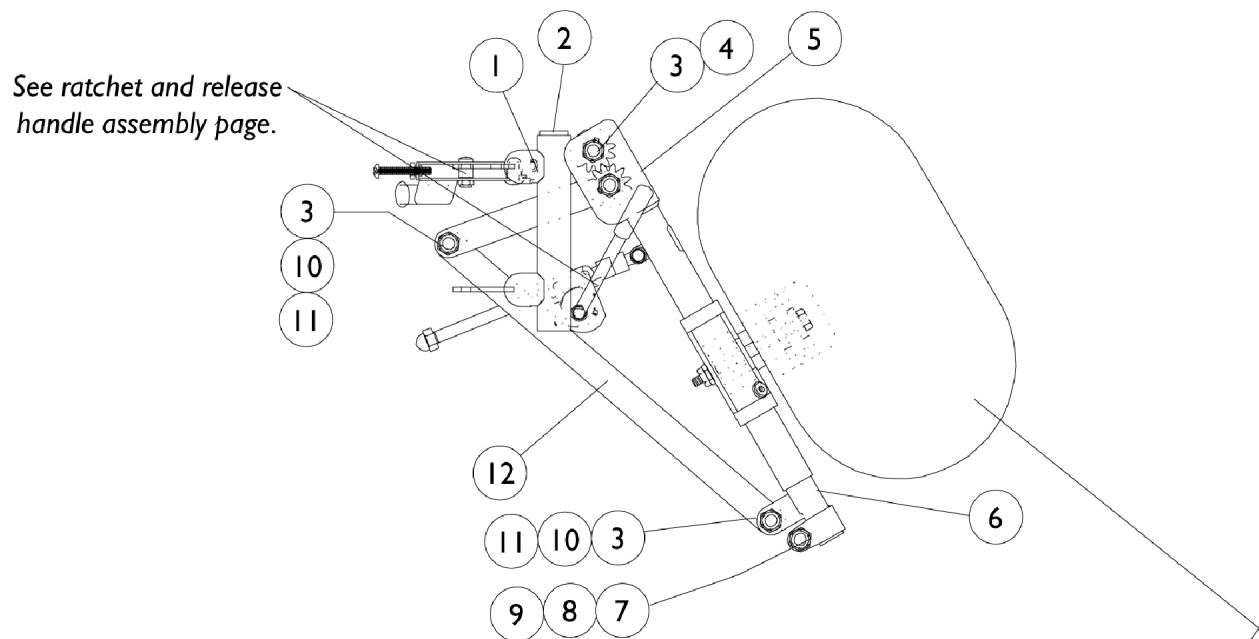

PAS4A/PAL4A Articulating Legrests

NOTE: Calf pad and hardware not included with support assembly.
See calf pad and hardware page.

PAS4A/PAL4A Articulating Legrests

Item Number	Note	Part Number	Description	Quantity Per	
				Package	Assembly
1		1058478-NLA	NLA - Tube, Legrest Support - Right	1	1
1		1058479-NLA	NLA - Tube, Legrest Support - Left	1	1
2		1027097	Plug Button, Black (3/4")	1	1
3		40363X000	Hex Nut (3/8"-16)	1	3
4		1022854-NLA	NLA - Screw, Shoulder Slotted Head (1/2 x 1-1/8", 3/8-16)	1	1
5		1022877-NLA	NLA - Tube, Support and Drive Link, Chrome - Right	1	1
5		1022878-NLA	NLA - Tube, Support and Drive Link, Chrome - Left	1	1
6		1022848	Tube, Slide, Articulating, Chrome - Right	1	1
6		1022849	Tube, Slide, Articulating, Chrome - Left	1	1
7		1027377	Washer (#20)	1	1
8		60264X001	Locknut (5/16-24)	1	1
9		11232X009	Bolt, Lug (5/16-24 x 1-3/8")	1	1
10		1022866-NLA	NLA - Screw, Socket Button Head (3/8-16 x 3/4")	1	2
11		1049527	Washer, Nylon (3/8 x 3/4 x 1/16")	1	2
12		1022846-NLA	NLA - Bar, Link, Black	1	1
	A,B	1058482-NLA	NLA - Legrest Support Assembly, Articulating, Adult, Chrome - Right	1	1
	A,B	1058483-NLA	NLA - Legrest Support Assembly, Articulating, Adult, Chrome - Left	1	1

NOTE: A - Not Shown
B - 14-20" Wide