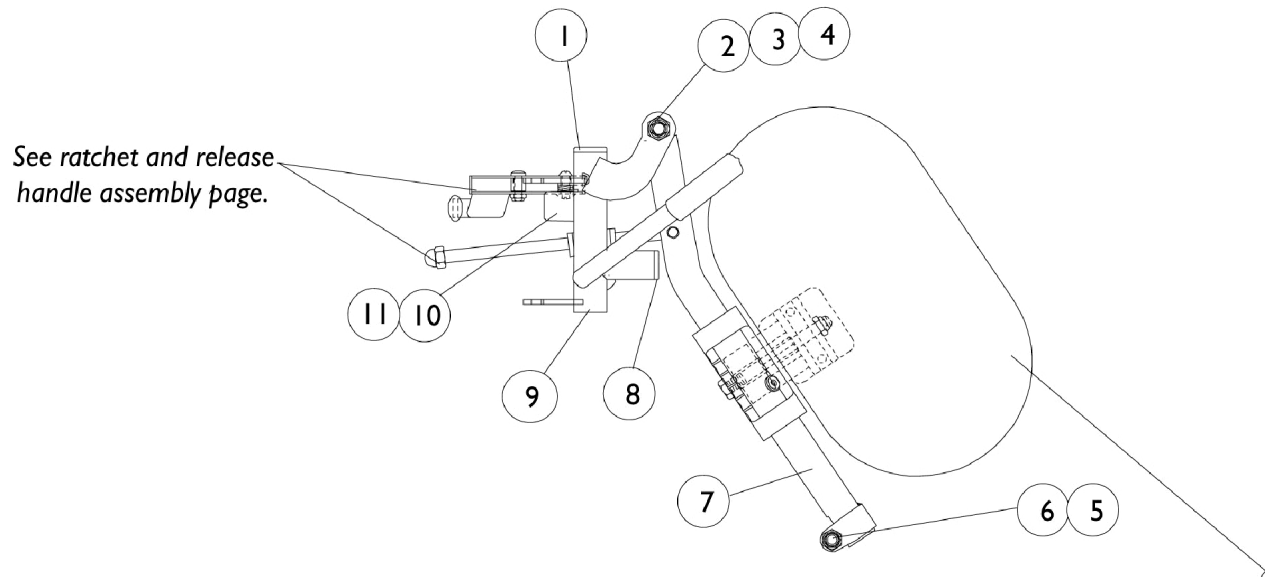

# P904A Legrest Supports

See ratchet and release handle assembly page.

**NOTE:** Calf pad and hardware not included with support asbly. See calf pad and hardware page.

## P904A Legrest Supports

Item Number	Note	Part Number	Description	Quantity Per	
				Package	Assembly
1		1027095	Plug Button, Black (7/8")	1	1
2		11919X000-NLA	NLA - Screw, Slotted Truss Head (3/8-16 x 1-1/2")	1	1
3		1058636-NLA	NLA - Washer, Nylon (25/64 x 7/8 x 1/32")	1	2
4		40363X000	Hex Nut (3/8"-16)	1	1
5		1025730	Locknut (5/16-24)	1	1
6		1026030	Bolt, Lug (5/16-24 x 1-3/8")	1	1
7		04526X040-NLA	NLA - Tube, Elevating Support, Chrome - Right	1	1
7		04526X041-NLA	NLA - Tube, Elevating Support, Chrome - Left	1	1
7	A	8881048851	Tube, Elevating Adjustable Support, Color - Right	1	1
7	A	8881048852	Tube, Elevating Adjustable Support, Color - Left	1	1
8		1027097	Plug Button, Black (3/4")	1	1
9		1058484-NLA	NLA - Tube, Legrest Support, Chrome - Right	1	1
9		1058485-NLA	NLA - Tube, Legrest Support, Chrome - Left	1	1
9	A	8881058664-NL A	NLA - Tube, Legrest Support, Color - Right	1	1
9	A	8881058665-NL A	NLA - Tube, Legrest Support, Color - Left	1	1
10		1022874	Bumper	1	1
11		1030979	Screw, Phillips Pan Head Tap (#10-32 x 3/4")	1	1
	A,B	8881058646-NL A	NLA - Legrest Support Assembly, Adult, Color - Right	1	1
	A,B	8881058647-NL A	NLA - Legrest Support Assembly, Adult, Color - Left	1	1
	B,C	1058488-NLA	NLA - Legrest Support Assembly, Adult, Silver Vein - Right	1	1
	B,C	1058489-NLA	NLA - Legrest Support Assembly, Adult, Silver Vein - Left	1	1