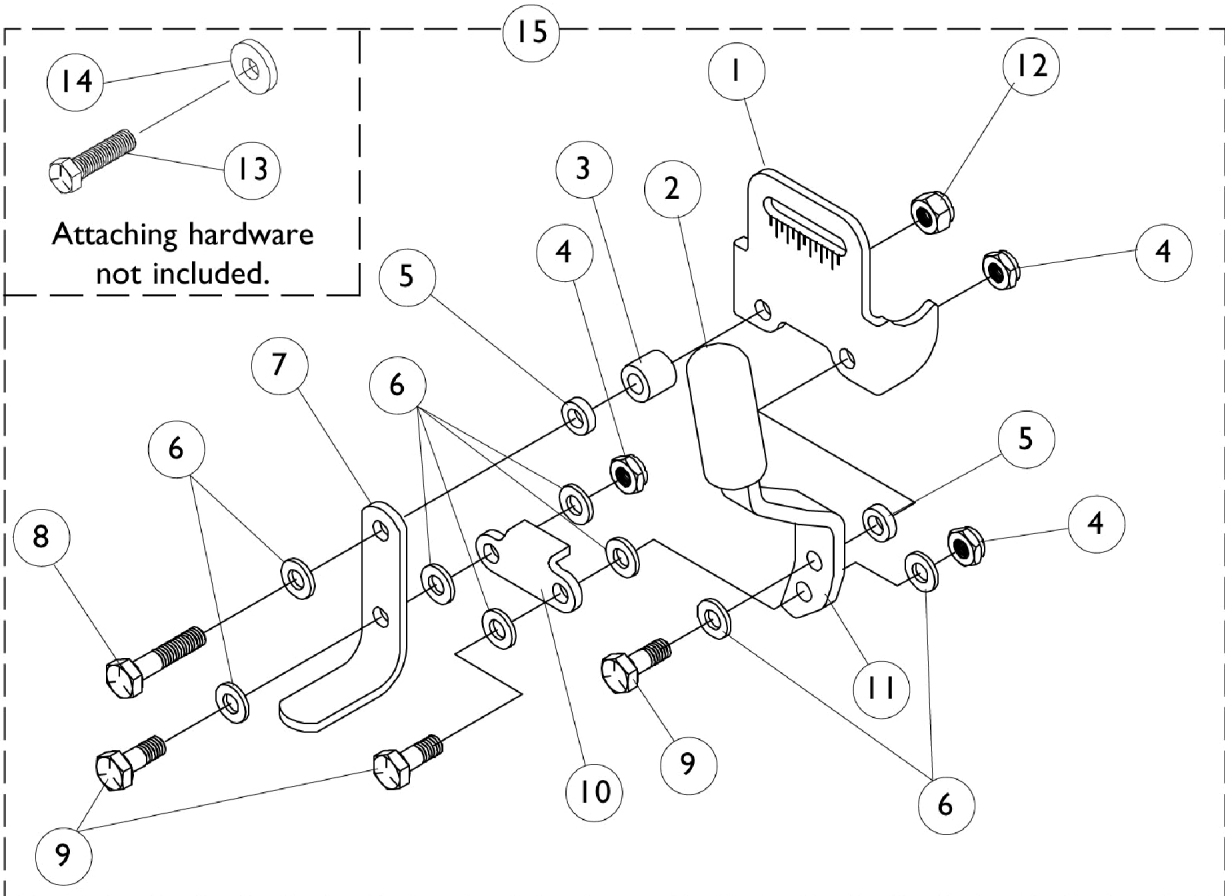

# Wheel Lock

# Wheel Lock

Item Number	Note	Part Number	Description	Quantity Per	
				Package	Assembly
1		1057912-NLA	NLA - Bracket, Black	1	1
2		47376X024	Tip, Rubber Wheel Lock Handle, Black	1	1
3		1057946-NLA	NLA - Spacer (17/64 x 31/64 x 7/16")	1	1
4		1025765	Locknut (1/4-28)	1	1
5		1026105-NLA	NLA - Spacer, Nylon (1/4 x 7/16 x 1/8")	1	2
6		1026033	Washer, Nylon (1/4 x 1/2 x 1/16")	1	8
7		1031833-NLA	NLA - Shoe, Wheel Lock	1	1
8		1021406	Screw, Hex Head (1/4-20 x 1-1/4")	1	1
9		1028687	Screw, Hex Head (1/4-28 x 3/4")	1	3
10		1018733-NLA	NLA - Link, Stop, Black	1	1
11		1021408-NLA	NLA - Handle, Wheel Lock, Black - Right	1	1
11		1021409-NLA	NLA - Handle, Wheel Lock, Black - Left	1	1
12		1025736	Locknut (1/4-20)	1	1
13		1025708-NLA	NLA - Bolt, Hex Head Cap (1/4-20 x 3/4")	1	1
14		1018739	Washer (1/4 x 5/8 x 3/32")	1	1
15		1057947-NLA	NLA - Wheel Lock Assembly - Right	1	1
15		1057948-NLA	NLA - Wheel Lock Assembly - Left	1	1
	A	1058899	Wheel Lock Extension Handle Assembly, Black (6")	1	1
	A	1058900	Wheel Lock Extension Handle Assembly, Black (8")	1	1

NOTE: A - Not Shown