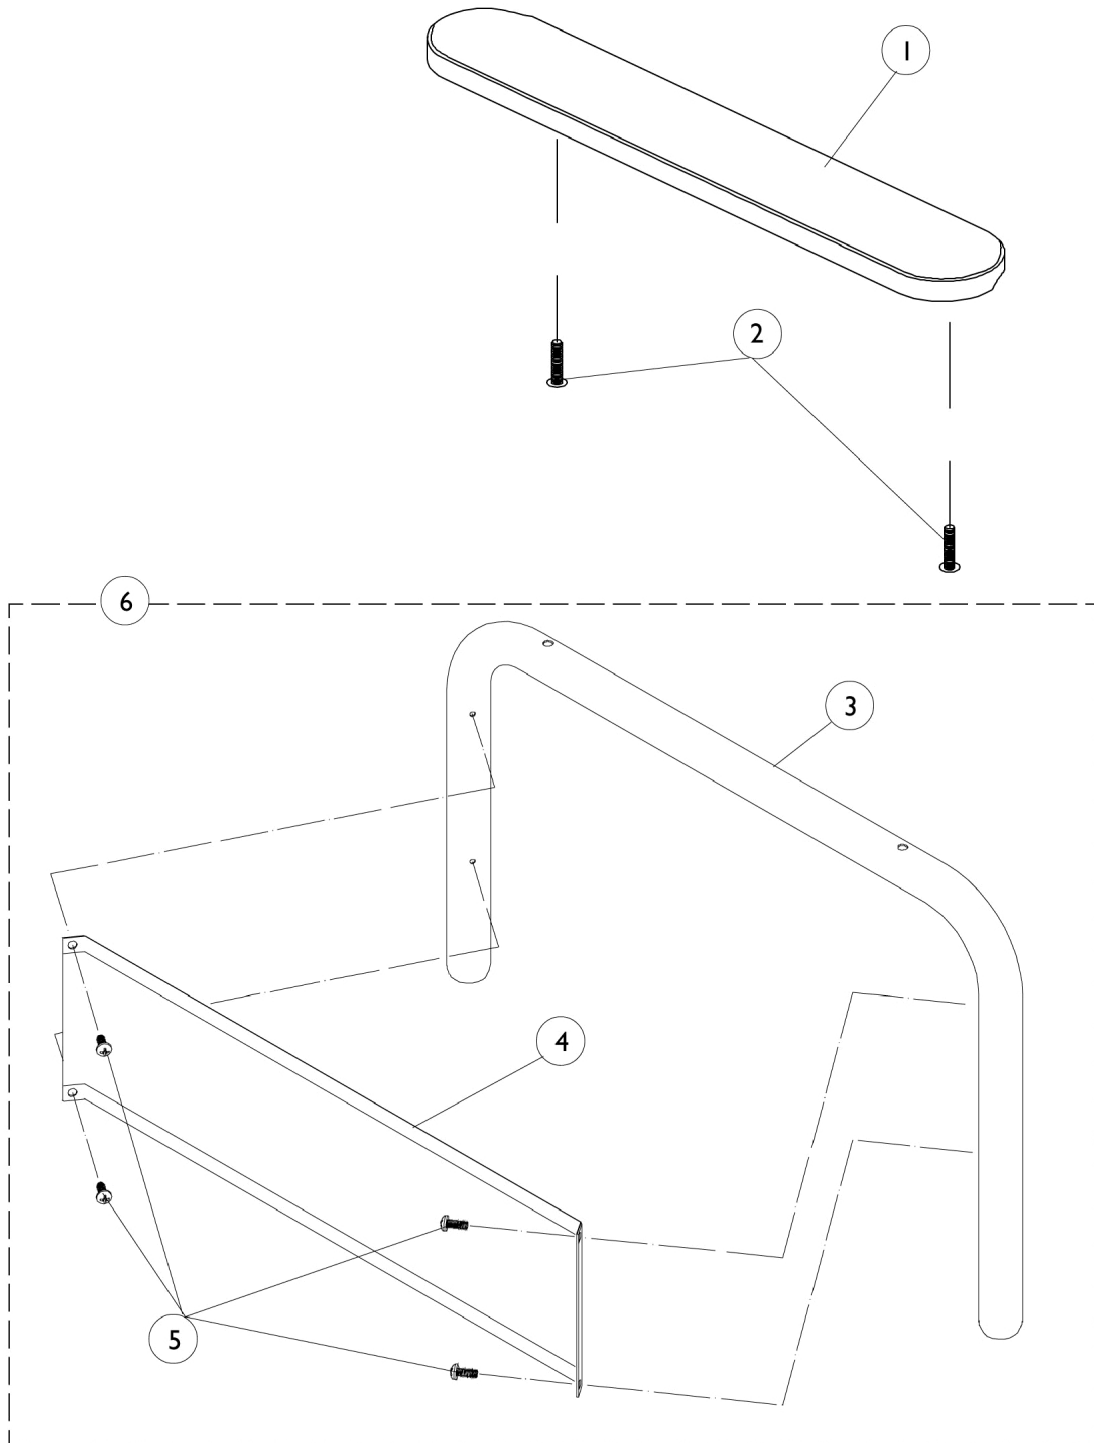

Fixed Height, Removable Arms

Non-Reclining (Before 10/1/00 and All Recliners)

Fixed Height, Removable Arms Non-Reclining (Before 10/1/00 and All Recliners)

Item Number	Note	Part Number	Description	Quantity Per	
				Package	Assembly
1	A	8881015932-NL A	NLA - Pad, Arm, Vinyl, Full Length - Right (14" L x 2" W)	1	1
1	A	8881015933-NL A	NLA - Pad, Arm, Vinyl, Full Length - Left (14" L x 2" W)	1	1
1	A	8881011811-NL A	NLA - Pad, Arm, Vinyl, Desk Length (9" L x 2" W)	1	1
2		1055949	Package, Screw, Phillips Pan Head (#10-32 x 1-3/8")	2	1
3	B	8881057723	Desk Length Arm Tube (Color), Right	1	1
3	B	8881057724-NL A	NLA - Tube, Arm, Desk Length, Color - Left	1	1
3	C	1057725-NLA	NLA - Tube, Arm, Desk Length, Chrome - Right	1	1
3	C	1057726-NLA	NLA - Tube, Arm, Desk Length, Chrome - Left	1	1
3		1041891-NLA	NLA - Tube, Arm, Desk Length, Black - Right	1	1
3		1041895-NLA	NLA - Tube, Arm, Desk Length, Black - Left	1	1
3	B	8881057715-NL A	NLA - Tube, Arm, Full Length, Color - Right	1	1
3	B	8881057716-NL A	NLA - Tube, Arm, Full Length, Color - Left	1	1
3	C	1057717-NLA	NLA - Tube, Arm, Full Length, Chrome - Right	1	1
3	C	1057718-NLA	NLA - Tube, Arm, Full Length, Chrome - Left	1	1
3		1044513-NLA	NLA - Tube, Arm, Full Length, Standard, Black - Right	1	1
3		1044514-NLA	NLA - Tube, Arm, Full Length, Standard, Black - Left	1	1
4		1035472-NLA	NLA - Guard, Clothing, Desk Length	1	1
4		1044572-NLA	NLA - Guard, Clothing, Full Length (16 - 19" D)	1	1
5		1025729	Screw, Phillips Pan Head Tap (#8-32 x 3/8")	1	8
6	B	8881057729-NL A	NLA - Arm Assembly, Desk Length, Color - Right	1	1
6	B	8881057730-NL A	NLA - Arm Assembly, Desk Length, Color - Left	1	1
6	C	1057731-NLA	NLA - Arm, Desk Length without Armpad, Chrome - Right	1	1
6	C	1057732-NLA	NLA - Arm, Desk Length without Armpad, Chrome - Left	1	1
6		1057727-NLA	NLA - Arm Assembly, Desk Length, Chrome - Right	1	1
6		1057728-NLA	NLA - Arm Assembly, Desk Length, Chrome - Left	1	1
6	B	8881057719-NL A	NLA - Arm, Full Length without Armpad, Color - Right	1	1
6	B	8881057720-NL A	NLA - Arm, Full Length without Armpad, Color - Left	1	1
6	C	1057721-NLA	NLA - Arm, Full Length without Armpad, Chrome - Right	1	1
6	C	1057722-NLA	NLA - Arm, Full Length without Armpad (Chrome), Left	1	1
6		1044573-NLA	NLA - Arm Assembly, Full Length, Black - Right (Standard) (16-19" D)	1	1
6		1044574-NLA	NLA - Arm Assembly, Full Length, Black - Left (Standard) (16-19" D)	1	1