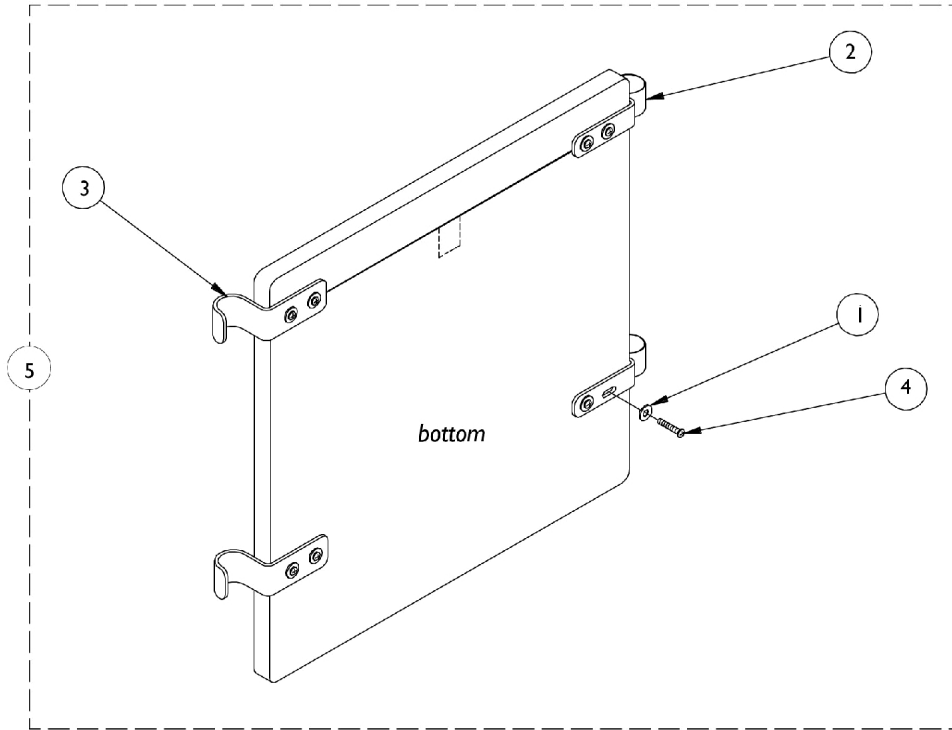

Solid Folding Seats

NOTE: Solid Folding Seats measure two inches narrower than actual seat width.

Solid Folding Seats

NOTE: Solid Folding Seats measure two inches narrower than actual seat width.

| Item Number | Note | Part Number | Description | Quantity Per | |
|--|------|--------------------|---|--------------|----------|
| | | | | Package | Assembly |
| 1 | | 1013218 | Washer (#10 Flat) | 1 | 8 |
| 2 | | 1016770-NLA | NLA - Bracket, Seat, Chrome | 1 | 2 |
| 3 | | 1016771-NLA | NLA - Hook, Seat | 1 | 2 |
| 4 | | 40163X008 | Screw, Phillips Pan Head (#10-32 x 11/16") | 1 | 1 |
| 5 | A | 8881035937 | Solid Folding Seat w/ Hardware, Vinyl (14" W x 16" D) | 1 | 1 |
| 5 | A | 8881110378-NL A | NLA - Solid Folding Seat w/ Hardware, Vinyl (16" W x 16" D) | 1 | 1 |
| 5 | A | 8881110379 | Solid Folding Seat w/ Hardware, Vinyl (18" W x 16" D) | 1 | 1 |
| 5 | A | 8881110372 | Solid Folding Seat w/ Hardware, Nylon (20" W x 16" D) | 1 | 1 |
| 5 | A | 8881035936 | Solid Folding Seat w/ Hardware, Nylon (20" W x 18" D) | 1 | 1 |
| NOTE: A - Specify upholstery color when ordering. See page titled "Frame Finishes, Touch-Up Paints and Upholstery Colors." | | | | | |