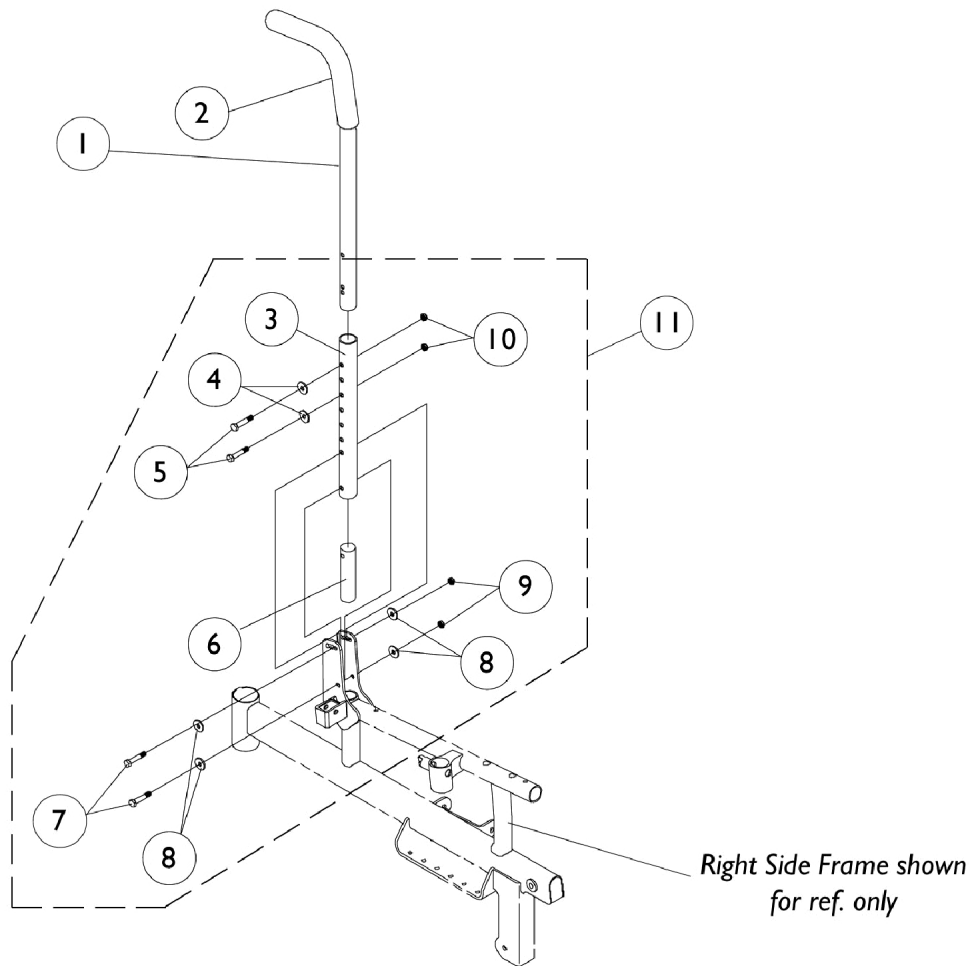

# Back Canes and Attaching Hardware (After 9/30/00)

Item Number	Note	Part Number	Description	Quantity Per	
				Package	Assembly
1		1028372	Back Cane Assembly, 10 Degree Bend	1	2
1		1042402-NLA	NLA - Back Cane Assembly, Straight	1	2
2		1006229	Grip, Foam (8")	1	2
3		1071565-NLA	NLA - Tube, Rear Upright, Black	1	2
4		1026907	Washer (1/4 x 1/2 x 1/16")	1	4
5		1057955	Screw, Hex Head (1/4-20 x 1-1/4")	1	4
6		1071488-NLA	NLA - Insert, Threaded	1	2
7		1055348	Screw, Hex Head (1/4-28 x 1-3/4")	1	4
8		1026900	Washer (1/4 x 23/32 x 1/16")	1	8
9		1065362	Locknut (1/4-28)	1	1
10		1025195	Locknut (1/4-20)	1	1
11	A	1071564-NLA	NLA - Hardware, Back Cane Attaching (Pair)	2	1