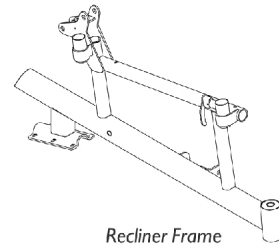

Side Frames and Hardware (Before 10/1/00)

Side Frames and Hardware (Before 10/1/00)

Item #1 - Side Frames and Hardware

Frame Type	Non-Recliner	Recliner
Adult - Right	8881058593-NLA See Note(s) A, B	8881062457-NLA See Note(s) A, B
Adult - Left	8881058594-NLA See Note(s) A, B	8881062458-NLA See Note(s) A, B
Hemi - Right	8881058599-NLA See Note(s) B, A	8881062459-NLA See Note(s) B, A
Hemi - Left	8881058600-NLA See Note(s) A, B	8881062460-NLA See Note(s) A, B

Item Number	Note	Part Number	Description	Quantity Per	
				Package	Assembly
1		See Chart	Item #1 - Side Frames and Hardware	1	1
2		1090768	Kit, Lock Handle w/Rivets (Pair)	2	1
3		47471X074	Spring, Arm Lock	1	1
4		1028594	Pin, Arm Lock, Black	1	1
5		40117X006	Bearing (5/8")	1	2
6		1059371-NLA	NLA - Cap, End, Oval	1	1
7	A	1085124-NLA	NLA - Screw, Socket Flat Head (#10-32 x 1-3/4")	1	1
8		1007541	Clamp, Seat	1	2
9		1003545	Screw, Socket Head (1/4-20 x 1-1/4")	1	2
10	A	1085134-NLA	NLA - Screw, Socket Flat Head (#10-32 x 1-5/8")	1	1
11		1060099-NLA	NLA - Hanger, Front Rigging, Black - Right	1	1
11		1060100-NLA	NLA - Hanger, Front Rigging, Black - Left	1	1
12		1027097	Plug Button, Black (3/4")	1	1
13		1025736	Locknut (1/4-20)	1	2
14		1025731	Locknut (#10-32)	1	2
15		1058520-NLA	NLA - Fastener, Panel Snap-In	1	1