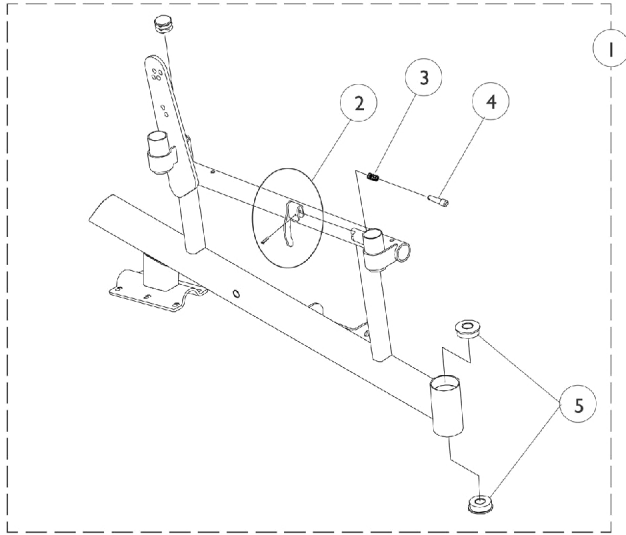

Side Frames and Hardware (Before 10/1/00)

Side Frames and Hardware (Before 10/1/00)

Item #1 - Side Frames and Hardware

Frame Type	Non-Recliner	Recliner
Adult - Right	8881058593-NLA See Note(s) A, B	8881062457-NLA See Note(s) A, B
Adult - Left	8881058594-NLA See Note(s) A, B	8881062458-NLA See Note(s) A, B
Hemi - Right	8881058599-NLA See Note(s) B, A	8881062459-NLA See Note(s) B, A
Hemi - Left	8881058600-NLA See Note(s) A, B	8881062460-NLA See Note(s) A, B

Item Number	Note	Part Number	Description	Quantity Per	
				Package	Assembly
1		See Chart	Item #1 - Side Frames and Hardware	1	1
2		1090768	Kit, Lock Handle w/Rivets (Pair)	2	1
3		47471X074	Spring, Arm Lock	1	1
4		1028594	Pin, Arm Lock, Black	1	1
5		40117X006	Bearing (5/8")	1	2
6		1059371-NLA	NLA - Cap, End, Oval	1	1
7	A	1085124-NLA	NLA - Screw, Socket Flat Head (#10-32 x 1-3/4")	1	1
8		1007541	Clamp, Seat	1	2
9		1003545	Screw, Socket Head (1/4-20 x 1-1/4")	1	2
10	A	1085134-NLA	NLA - Screw, Socket Flat Head (#10-32 x 1-5/8")	1	1
11		1060099-NLA	NLA - Hanger, Front Rigging, Black - Right	1	1
11		1060100-NLA	NLA - Hanger, Front Rigging, Black - Left	1	1
12		1027097	Plug Button, Black (3/4")	1	1
13		1025736	Locknut (1/4-20)	1	2
14		1025731	Locknut (#10-32)	1	2
15		1058520-NLA	NLA - Fastener, Panel Snap-In	1	1