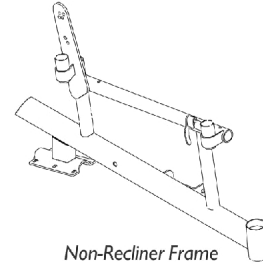

Side Frames and Hardware (Before 10/1/00)

Side Frames and Hardware (Before 10/1/00)

Item #1 - Side Frames and Hardware

Frame Type	Non-Recliner	Recliner
Adult - Right	8881058593-NLA See Note(s) A, B	8881062457-NLA See Note(s) A, B
Adult - Left	8881058594-NLA See Note(s) A, B	8881062458-NLA See Note(s) A, B
Hemi - Right	8881058599-NLA See Note(s) B, A	8881062459-NLA See Note(s) B, A
Hemi - Left	8881058600-NLA See Note(s) A, B	8881062460-NLA See Note(s) A, B

Item Number	Note	Part Number	Description	Quantity Per	
				Package	Assembly
1		See Chart	Item #1 - Side Frames and Hardware	1	1
2		1090768	Kit, Lock Handle w/Rivets (Pair)	2	1
3		47471X074	Spring, Arm Lock	1	1
4		1028594	Pin, Arm Lock, Black	1	1
5		40117X006	Bearing (5/8")	1	2
6		1059371-NLA	NLA - Cap, End, Oval	1	1
7	A	1085124-NLA	NLA - Screw, Socket Flat Head (#10-32 x 1-3/4")	1	1
8		1007541	Clamp, Seat	1	2
9		1003545	Screw, Socket Head (1/4-20 x 1-1/4")	1	2
10	A	1085134-NLA	NLA - Screw, Socket Flat Head (#10-32 x 1-5/8")	1	1
11		1060099-NLA	NLA - Hanger, Front Rigging, Black - Right	1	1
11		1060100-NLA	NLA - Hanger, Front Rigging, Black - Left	1	1
12		1027097	Plug Button, Black (3/4")	1	1
13		1025736	Locknut (1/4-20)	1	2
14		1025731	Locknut (#10-32)	1	2
15		1058520-NLA	NLA - Fastener, Panel Snap-In	1	1