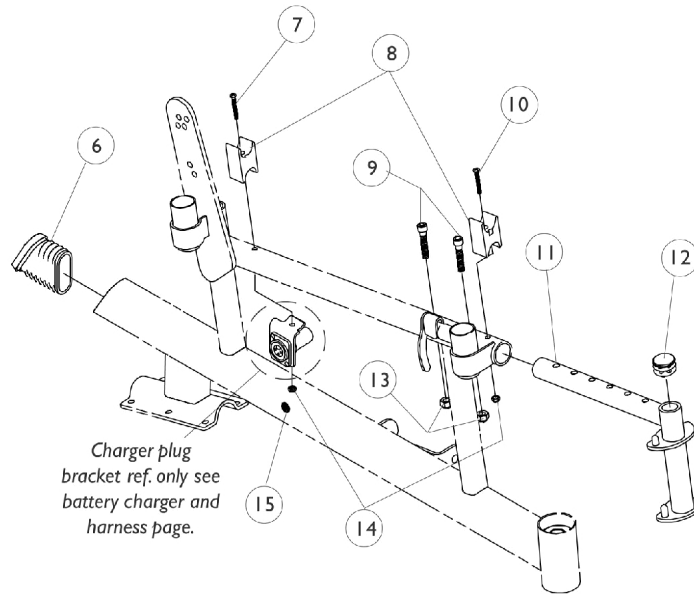

Side Frames and Hardware (Before 10/1/00)

Side Frames and Hardware (Before 10/1/00)

Item #1 - Side Frames and Hardware

Frame Type	Non-Recliner	Recliner
Adult - Right	8881058593-NLA See Note(s) A, B	8881062457-NLA See Note(s) A, B
Adult - Left	8881058594-NLA See Note(s) A, B	8881062458-NLA See Note(s) A, B
Hemi - Right	8881058599-NLA See Note(s) B, A	8881062459-NLA See Note(s) B, A
Hemi - Left	8881058600-NLA See Note(s) A, B	8881062460-NLA See Note(s) A, B

Item Number	Note	Part Number	Description	Quantity Per	
				Package	Assembly
1		See Chart	Item #1 - Side Frames and Hardware	1	1
2		1090768	Kit, Lock Handle w/Rivets (Pair)	2	1
3		47471X074	Spring, Arm Lock	1	1
4		1028594	Pin, Arm Lock, Black	1	1
5		40117X006	Bearing (5/8")	1	2
6		1059371-NLA	NLA - Cap, End, Oval	1	1
7	A	1085124-NLA	NLA - Screw, Socket Flat Head (#10-32 x 1-3/4")	1	1
8		1007541	Clamp, Seat	1	2
9		1003545	Screw, Socket Head (1/4-20 x 1-1/4")	1	2
10	A	1085134-NLA	NLA - Screw, Socket Flat Head (#10-32 x 1-5/8")	1	1
11		1060099-NLA	NLA - Hanger, Front Rigging, Black - Right	1	1
11		1060100-NLA	NLA - Hanger, Front Rigging, Black - Left	1	1
12		1027097	Plug Button, Black (3/4")	1	1
13		1025736	Locknut (1/4-20)	1	2
14		1025731	Locknut (#10-32)	1	2
15		1058520-NLA	NLA - Fastener, Panel Snap-In	1	1