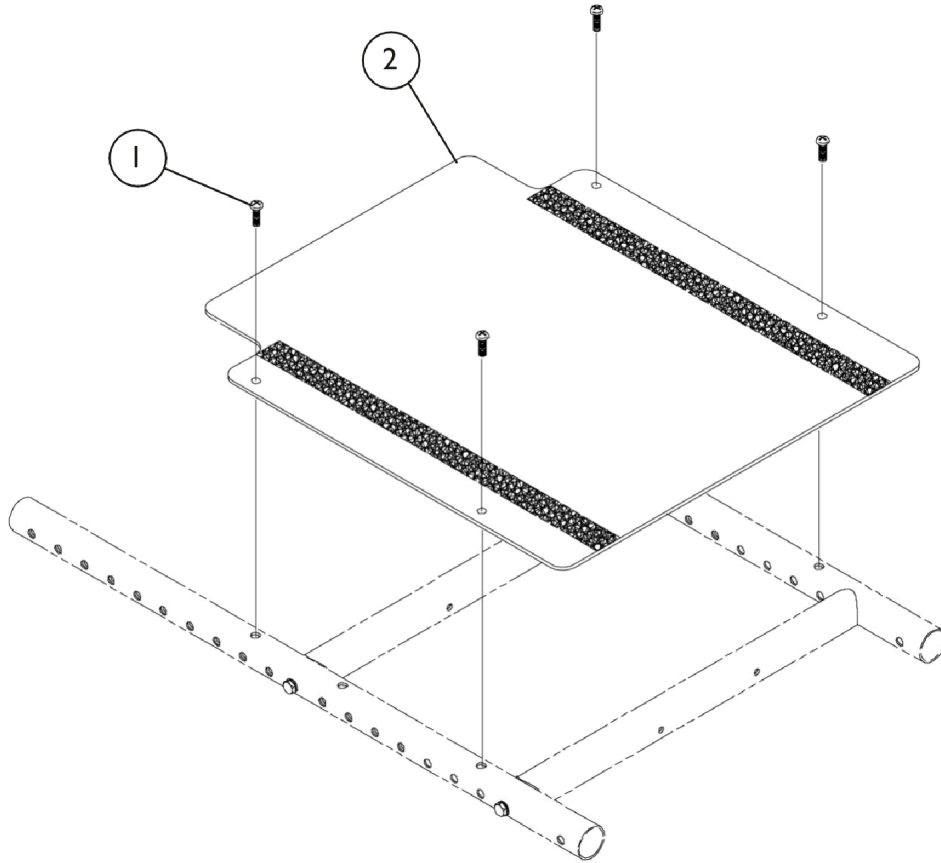

Seat Pans

Item Number	Note	Part Number	Description	Quantity Per	
				Package	Assembly
1	A	1008495	Screw, Socket Button Head (1/4-20 x 1-1/2")	1	4
		1025195	Locknut (1/4-20)	1	4
2		See Chart	#2 Seat Pans	1	1

NOTE: A - Not Shown

#2 Seat Pans

Seat Depth	10" Wide	11" Wide	12" Wide	13" Wide	14" Wide	15" Wide	16" Wide
10-13"	1071198	1071199	1073589	1073590	1073591	1073592	1073593

Seat Pans

#2 Seat Pans

Seat Depth	10" Wide	11" Wide	12" Wide	13" Wide	14" Wide	15" Wide	16" Wide
14-16"	1073594	1073595	1073596-NLA	1073597	1073598	1073599-NLA	1073600