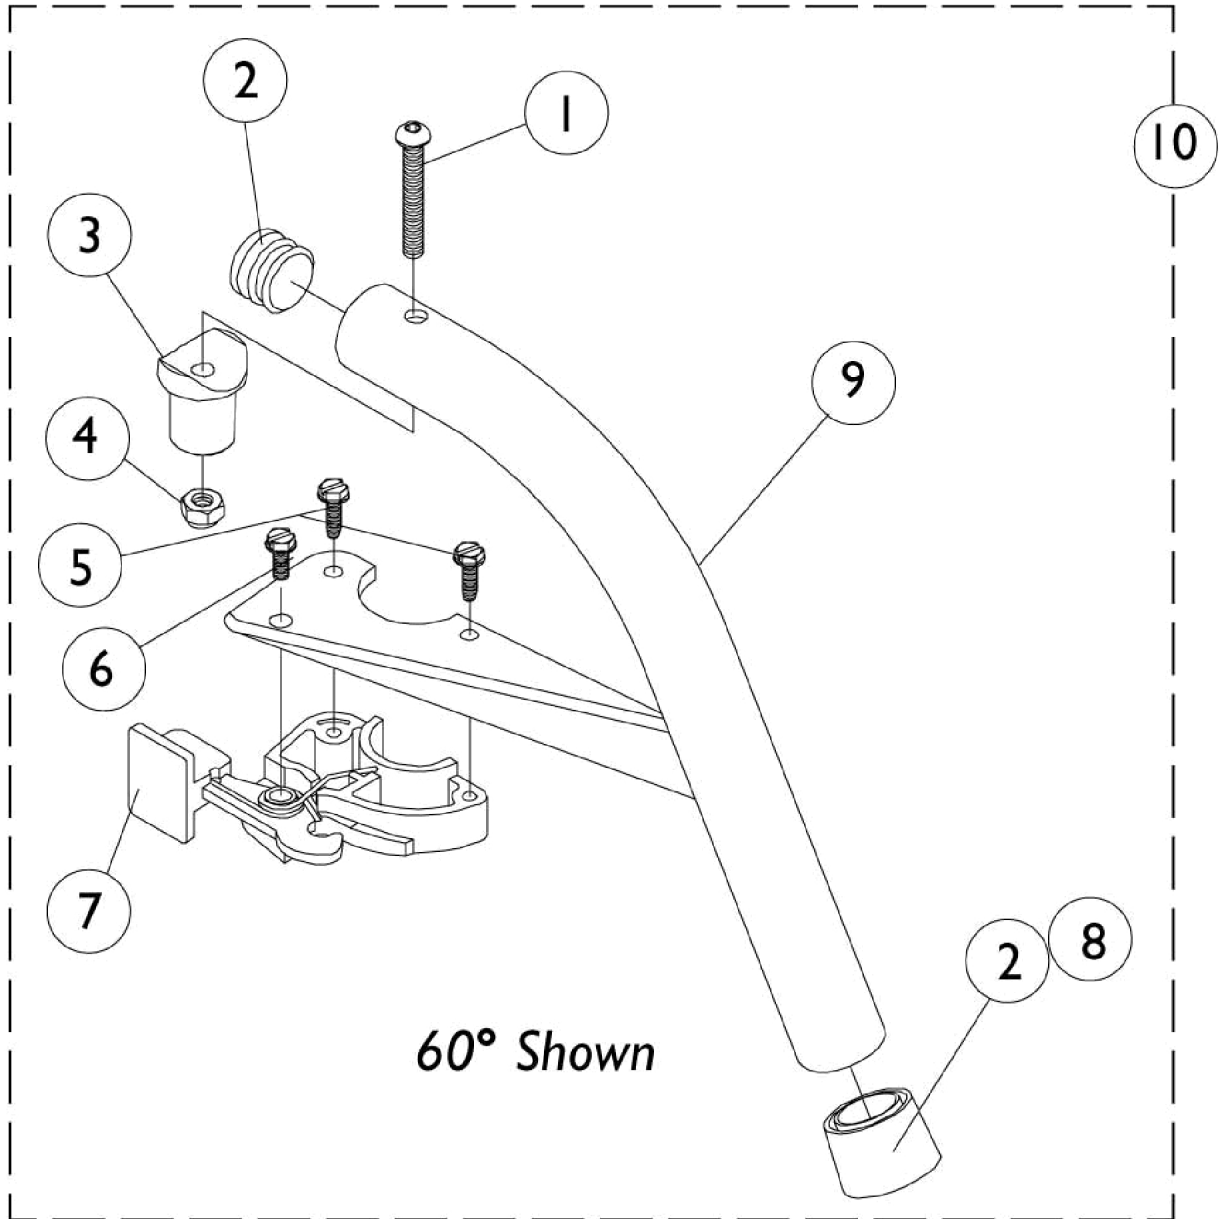

Support Assemblies

For Models P60, P70, P70T, P30E

Support Assemblies For Models P60, P70, P70T, P30E

Item Number	Note	Part Number	Description	Quantity Per	
				Package	Assembly
1		7930301-NLA	NLA - Package, Button Head Cap Screw (1/4-20 x 1-3/4")	25	1
2	B	1056328	Plug Button, Black (1")	1	2
3		1017148	Pivot, Footrest	1	1
4		7930333	Locknut (1/4-20)	25	1
5		1025451	Screw, Slotted Hex Washer Head (#10-32 x 5/8")	1	2
6		7930314	Package, Screw, Slotted Hex Washer Head (#10-32 x 1/2")	25	1
7		1025454	Housing, Latch - Right	1	1
7		1025455	Housing, Latch - Left	1	1
8		1026124	Collar, Anti-Rattle	1	1
	A	1026987	Guard, Impact (8" L)	1	1
9	C	See Chart	#9 & 10 Support Assemblies (Include Items 2-8)	1	1
10	D	See Chart	#9 & 10 Support Assemblies (Include Items 2-8)	1	1

NOTE: A - Not Shown. For 70 deg. Tapered Footrest.
 B - 2 each on 60° and 70°
 C - Support Tube and Bracket
 D - Support Assembly (Includes Items 1-9)

Support Assemblies (Includes Items 2-8)

Side	Item #9 60° Swingaway	Item #10 60° Swingaway	Item #9 70° Non-Tapered	Item #10 70° Non-Tapered	Item #9 70° Tapered	Item #10 70° Tapered
Right	1082432-NLA See Note(s) A	1082440-NLA See Note(s) A	1082434-NLA See Note(s) A	1082442-NLA See Note(s) A	1082436-NLA See Note(s) A	1082444-NLA See Note(s) A
Left	1082433-NLA See Note(s) A	1082441-NLA See Note(s) A	1082435-NLA See Note(s) A	1082443-NLA See Note(s) A	1082437-NLA See Note(s) A	1082445-NLA See Note(s) A
Right	8881026831-NL A See Note(s) B	8881026992 See Note(s) B	8881026833-NL A See Note(s) B	8881026994 See Note(s) B	8881025447-NL A See Note(s) B	8881026996 See Note(s) B
Left	8881026832-NL A See Note(s) B	8881026993 See Note(s) B	8881026834-NL A See Note(s) B	8881026995 See Note(s) B	8881025448-NL A See Note(s) B	8881026997 See Note(s) B