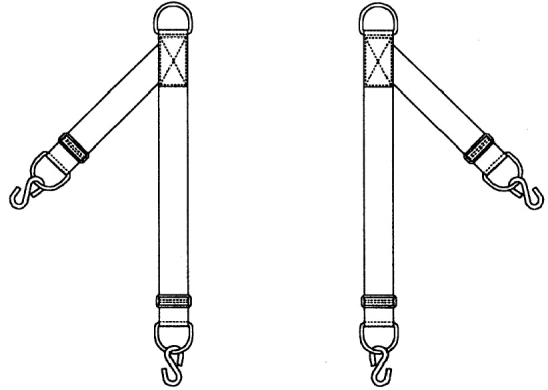

Miscellaneous Sling Components

1 Chain Kit

2 Strap Kit

3 Metal Strap Bar

5 Headrest Frame Rod

4 Canvas Sleeve

6 Sling Bag

Miscellaneous Sling Components

Item Number	Note	Part Number	Description	Quantity Per	
				Package	Assembly
1		9071	Kit, Chain	1	1
2		9070	Kit, Strap	1	1
			Strap, Right Hand Assembly	1	1
			Strap, Left Hand Assembly	1	1
3		1023762-NLA	NLA - Bar, Metal Strap	1	4
4		1023892-NLA	NLA - Sleeve, Canvas	1	2
5		97600X000-NLA	NLA - Rod, Headrest Frame	1	1
6		1088911-NLA	NLA - Sling Bag Assembly	4	1