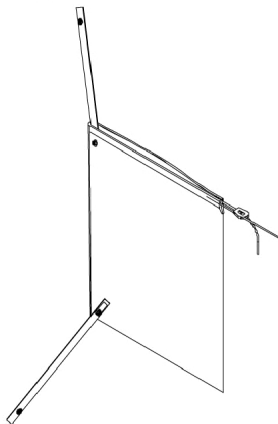

Miscellaneous Sling Components

1 Chain Kit

2 Strap Kit

3 Metal Strap Bar

5 Headrest Frame Rod

4 Canvas Sleeve

6 Sling Bag

Miscellaneous Sling Components

Item Number	Note	Part Number	Description	Quantity Per	
				Package	Assembly
1		9071	Kit, Chain	1	1
2		9070	Kit, Strap	1	1
			Strap, Right Hand Assembly	1	1
			Strap, Left Hand Assembly	1	1
3		1023762-NLA	NLA - Bar, Metal Strap	1	4
4		1023892-NLA	NLA - Sleeve, Canvas	1	2
5		97600X000-NLA	NLA - Rod, Headrest Frame	1	1
6		1088911-NLA	NLA - Sling Bag Assembly	4	1