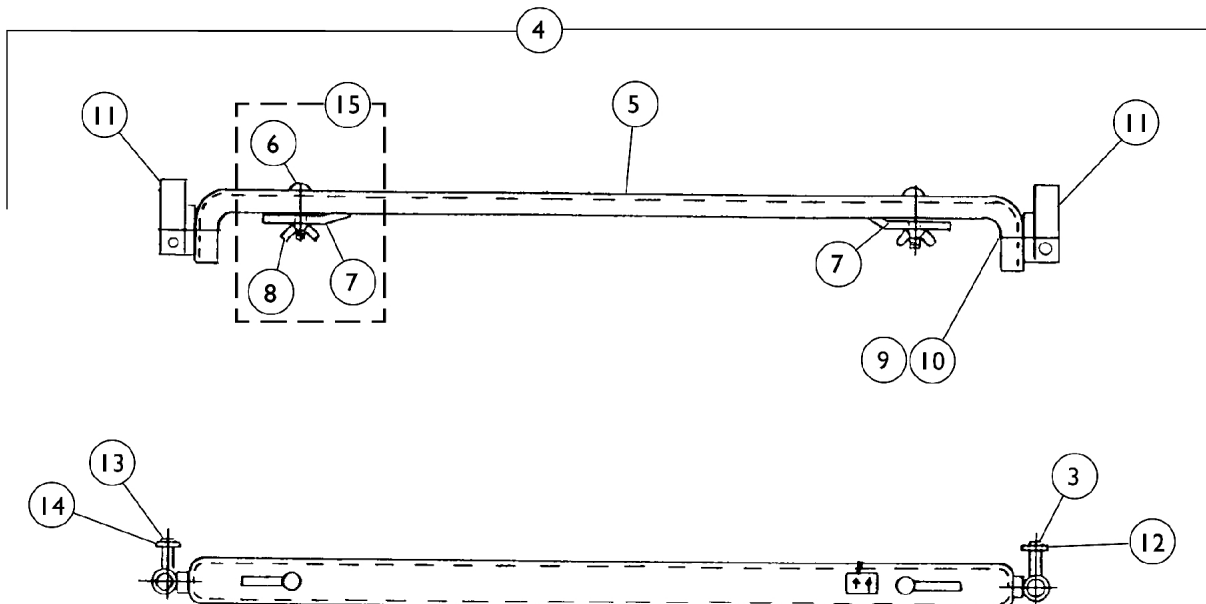

Deluxe Telescoping Bed Rail and Crossbrace Assembly 6625/6625L

6625 was discontinued 2/4/03.
6625L was discontinued 9/21/94.

Model 6625

Model 6625L (Discontinued) (Fits Wider Twin Beds-Deck Width 33-1/4" - 36-1/2")

Deluxe Telescoping Bed Rail and Crossbrace Assembly 6625/6625L

**6625 was discontinued 2/4/03.
6625L was discontinued 9/21/94.**

| Item Number | Note | Part Number | Description | Quantity Per | |
|---|------|---------------|---|--------------|----------|
| | | | | Package | Assembly |
| 1 | | 16320X006-NLA | NLA - Rail, Outside | 1 | 2 |
| 1 | | 16320X007-NLA | NLA - Rail, Inside | 1 | 2 |
| 2 | | 1057287 | Plug Button, Grey (1") | 1 | 8 |
| 3 | | 40314X001-NLA | NLA - Ring, Retaining | 1 | 4 |
| 4 | A,D | 16330X000-NLA | NLA - Crossbrace Assembly, Grey | 1 | 2 |
| 4 | E | 1010422-NLA | NLA - Crossbrace Assembly | 1 | 2 |
| 5 | D | 1007727 | Channel Only, Granite | 1 | 2 |
| 5 | E | 1007729-NLA | NLA - Channel Only | 1 | 2 |
| 9 | | 60290X002 | Locknut (5/16-18) | 1 | 4 |
| 10 | D | 16308X000 | Washer, Flat (5/16 x 11/16 x 1/16") | 1 | 4 |
| 10 | E | 16347X000-NLA | NLA - Washer, Nylon (3/16 x 7/16 x 1/8") | 1 | 4 |
| 11 | B | 16326X000 | Barrel Assembly, Left Head End / Right Foot End (Includes: Plunger Knob and Pin) | 1 | 2 |
| 11 | B | 16356X000 | Barrel Assembly, Right Head End / Left Foot End (Includes: Plunger Knob and Pin) | 1 | 2 |
| 12 | | 19000X023 | Spring, Plunger (23/64 x 5/8") | 1 | 4 |
| 13 | | 19000X012 | Pin, Plunger | 1 | 4 |
| 14 | | 40014X020-NLA | NLA - Knob, Plunger | 1 | 4 |
| 15 | C | 1028789-NLA | NLA - Kit, Frame Bar (Pair) | 1 | 1 |
| 6 | | | Bolt, Carriage (1/4-20 x 1-1/4") | 1 | 2 |
| 7 | | | NLA - Clamp Bar | 1 | 2 |
| 8 | | | Nut, Wing (1/4-20) | 1 | 2 |
| NOTE: A - Includes Items 5-11 B - Includes Items 3, 12-14 C - Includes Items 6-8 D - Used on 6625 E - Used on 6625L | | | | | |