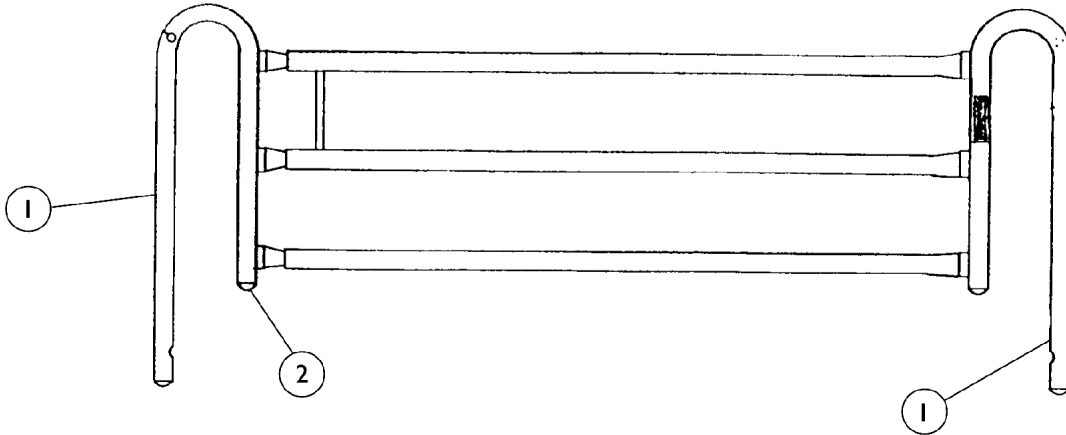

Deluxe Telescoping Bed Rail and Crossbrace Assembly 6625/6625L

6625 was discontinued 2/4/03.
6625L was discontinued 9/21/94.

Model 6625

Model 6625L (Discontinued) (Fits Wider Twin Beds-Deck Width 33-1/4" - 36-1/2")

Deluxe Telescoping Bed Rail and Crossbrace Assembly 6625/6625L

**6625 was discontinued 2/4/03.
6625L was discontinued 9/21/94.**

| Item Number | Note | Part Number | Description | Quantity Per | |
|---|------|---------------|---|--------------|----------|
| | | | | Package | Assembly |
| 1 | | 16320X006-NLA | NLA - Rail, Outside | 1 | 2 |
| 1 | | 16320X007-NLA | NLA - Rail, Inside | 1 | 2 |
| 2 | | 1057287 | Plug Button, Grey (1") | 1 | 8 |
| 3 | | 40314X001-NLA | NLA - Ring, Retaining | 1 | 4 |
| 4 | A,D | 16330X000-NLA | NLA - Crossbrace Assembly, Grey | 1 | 2 |
| 4 | E | 1010422-NLA | NLA - Crossbrace Assembly | 1 | 2 |
| 5 | D | 1007727 | Channel Only, Granite | 1 | 2 |
| 5 | E | 1007729-NLA | NLA - Channel Only | 1 | 2 |
| 9 | | 60290X002 | Locknut (5/16-18) | 1 | 4 |
| 10 | D | 16308X000 | Washer, Flat (5/16 x 11/16 x 1/16") | 1 | 4 |
| 10 | E | 16347X000-NLA | NLA - Washer, Nylon (3/16 x 7/16 x 1/8") | 1 | 4 |
| 11 | B | 16326X000 | Barrel Assembly, Left Head End / Right Foot End (Includes: Plunger Knob and Pin) | 1 | 2 |
| 11 | B | 16356X000 | Barrel Assembly, Right Head End / Left Foot End (Includes: Plunger Knob and Pin) | 1 | 2 |
| 12 | | 19000X023 | Spring, Plunger (23/64 x 5/8") | 1 | 4 |
| 13 | | 19000X012 | Pin, Plunger | 1 | 4 |
| 14 | | 40014X020-NLA | NLA - Knob, Plunger | 1 | 4 |
| 15 | C | 1028789-NLA | NLA - Kit, Frame Bar (Pair) | 1 | 1 |
| 6 | | | Bolt, Carriage (1/4-20 x 1-1/4") | 1 | 2 |
| 7 | | | NLA - Clamp Bar | 1 | 2 |
| 8 | | | Nut, Wing (1/4-20) | 1 | 2 |
| NOTE: A - Includes Items 5-11 B - Includes Items 3, 12-14 C - Includes Items 6-8 D - Used on 6625 E - Used on 6625L | | | | | |