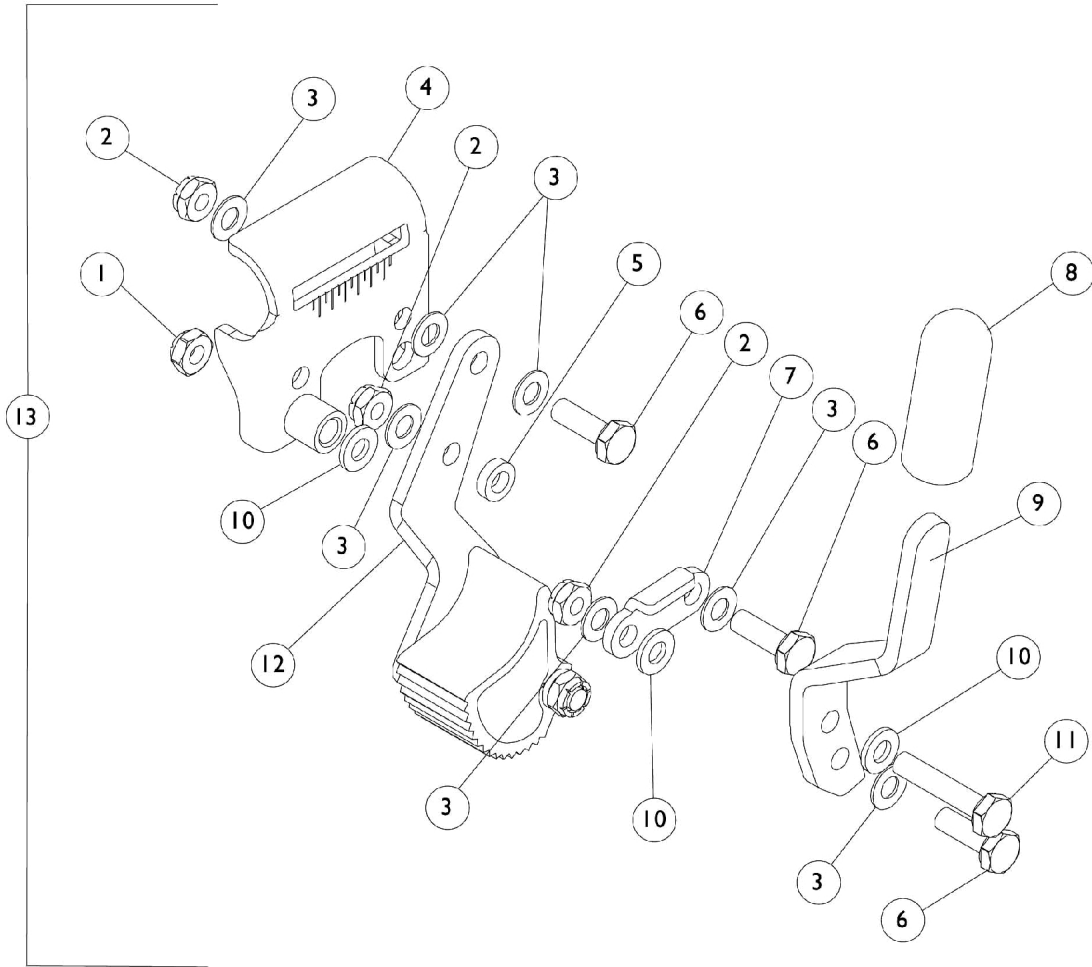

# Wheel Locks with Hill Holder

Attaching hardware

## Wheel Locks with Hill Holder

Item Number	Note	Part Number	Description	Quantity Per	
				Package	Assembly
1		7930364-NLA	NLA - Package, Locknut (1/4-20)	25	1
2		7930367-NLA	NLA - Locknut (1/4-28)	25	3
3		7930357-NLA	NLA - Washer, Nylon (1/4 x 1/2 x 1/32")	25	7
4		1015445-NLA	NLA - Bracket, Mounting, Chrome - Right	1	1
4		1015446-NLA	NLA - Bracket, Mounting, Chrome - Left	1	1
5		40157X004	Spacer, Nylon (1/4 x 7/16 x 1/8")	1	1
6		60274X012-NLA	NLA - Screw, Hex Head (1/4-28 x 3/4")	1	3
7		1017861-NLA	NLA - Link, Chrome	1	1
8		47376X024	Tip, Rubber Wheel Lock Handle, Black	1	1
9	E	1016588-NLA	NLA - Handle, Push, Adult, Chrome - Right	1	1
9	E	1016589-NLA	NLA - Handle, Push, Adult, Chrome - Left	1	1
9	E	1016590-NLA	NLA - Handle, Pull, Hemi, Chrome - Right	1	1
9	E	1016591-NLA	NLA - Handle, Pull, Hemi, Chrome - Left	1	1
10		1010398	Washer, Nylon (1/4 x 1/2 x 1/16")	1	3
11		1007017-NLA	NLA - Screw, Hex Head (1/4-20 x 1-1/4")	1	1
12	H	1016892-NLA	NLA - Hill Holder Assembly - Right	1	1
12	H	1016893-NLA	NLA - Hill Holder Assembly - Left	1	1
13	A,B,C	1034212	Wheel Lock Assembly, Hill Holder, Push to Lock - Right	1	1
13	A,B,C	1034213	Wheel Lock Assembly, Hill Holder, Push to Lock - Left	1	1
13	A,B,D	1034214	Wheel Lock Assembly, Hill Holder, Pull to Lock - Right	1	1
13	A,B,D	1034215	Wheel Lock Assembly, Hill Holder, Pull to Lock - Left	1	1
14	E	7930351-NLA	NLA - Nut, Hex Flange (1/4-20)	25	1
14	F	1021403	Nut, Hex Flang (1/4-20)	1	1
15	E	7930309-NLA	NLA - Bolt, Carriage (1/4-20 x 1-1/2" )	25	1
15	F	1021402	Bolt, Carriage (1/4-20 x 1-1/4")	1	1

NOTE: A - Hill holder Wheel Locks not for use with Urethane tires.  
 B - Includes items 1 thru 12  
 C - Push to Lock - Adult  
 D - Pull to Lock - Hemi  
 E - Chrome Chairs  
 F - Black or Color Chairs  
 H - Part #1016892 and 1016893 are no longer available as a service part individually. Order item #13 as a replacement.