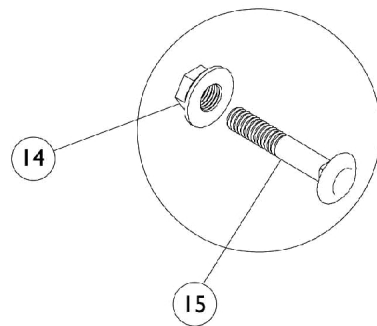

# Wheel Locks with Hill Holder

Attaching hardware

## Wheel Locks with Hill Holder

Item Number	Note	Part Number	Description	Quantity Per	
				Package	Assembly
1		7930364-NLA	NLA - Package, Locknut (1/4-20)	25	1
2		7930367-NLA	NLA - Locknut (1/4-28)	25	3
3		7930357-NLA	NLA - Washer, Nylon (1/4 x 1/2 x 1/32")	25	7
4		1015445-NLA	NLA - Bracket, Mounting, Chrome - Right	1	1
4		1015446-NLA	NLA - Bracket, Mounting, Chrome - Left	1	1
5		40157X004	Spacer, Nylon (1/4 x 7/16 x 1/8")	1	1
6		60274X012-NLA	NLA - Screw, Hex Head (1/4-28 x 3/4")	1	3
7		1017861-NLA	NLA - Link, Chrome	1	1
8		47376X024	Tip, Rubber Wheel Lock Handle, Black	1	1
9	E	1016588-NLA	NLA - Handle, Push, Adult, Chrome - Right	1	1
9	E	1016589-NLA	NLA - Handle, Push, Adult, Chrome - Left	1	1
9	E	1016590-NLA	NLA - Handle, Pull, Hemi, Chrome - Right	1	1
9	E	1016591-NLA	NLA - Handle, Pull, Hemi, Chrome - Left	1	1
10		1010398	Washer, Nylon (1/4 x 1/2 x 1/16")	1	3
11		1007017-NLA	NLA - Screw, Hex Head (1/4-20 x 1-1/4")	1	1
12	H	1016892-NLA	NLA - Hill Holder Assembly - Right	1	1
12	H	1016893-NLA	NLA - Hill Holder Assembly - Left	1	1
13	A,B,C	1034212	Wheel Lock Assembly, Hill Holder, Push to Lock - Right	1	1
13	A,B,C	1034213	Wheel Lock Assembly, Hill Holder, Push to Lock - Left	1	1
13	A,B,D	1034214	Wheel Lock Assembly, Hill Holder, Pull to Lock - Right	1	1
13	A,B,D	1034215	Wheel Lock Assembly, Hill Holder, Pull to Lock - Left	1	1
14	E	7930351-NLA	NLA - Nut, Hex Flange (1/4-20)	25	1
14	F	1021403	Nut, Hex Flang (1/4-20)	1	1
15	E	7930309-NLA	NLA - Bolt, Carriage (1/4-20 x 1-1/2" )	25	1
15	F	1021402	Bolt, Carriage (1/4-20 x 1-1/4")	1	1

NOTE: A - Hill holder Wheel Locks not for use with Urethane tires.  
 B - Includes items 1 thru 12  
 C - Push to Lock - Adult  
 D - Pull to Lock - Hemi  
 E - Chrome Chairs  
 F - Black or Color Chairs  
 H - Part #1016892 and 1016893 are no longer available as a service part individually. Order item #13 as a replacement.