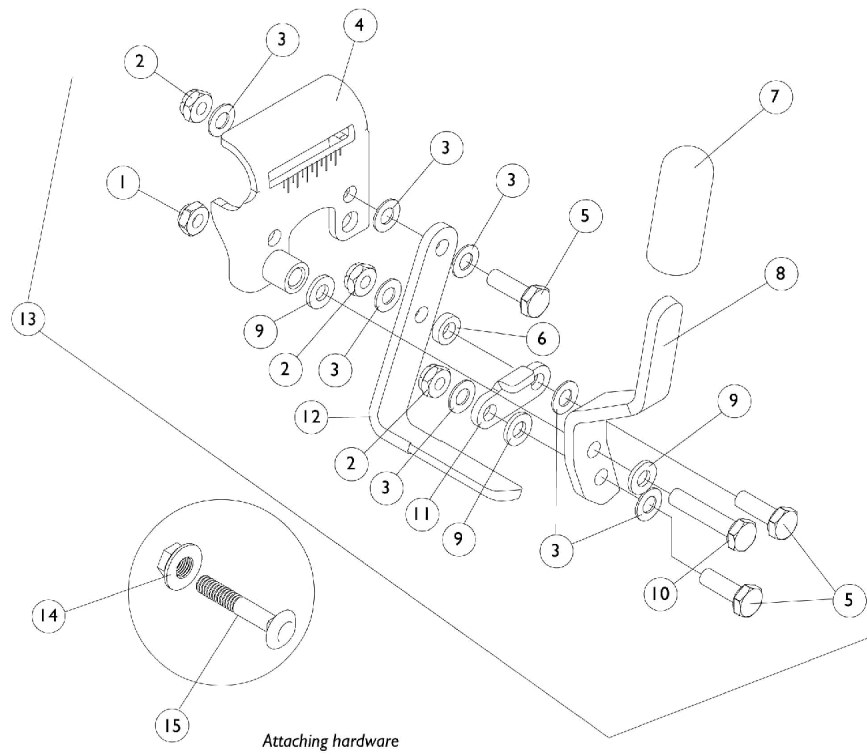

Wheel Locks

Wheel Locks

Item Number	Note	Part Number	Description	Quantity Per	
				Package	Assembly
1	A	7930364-NLA	NLA - Package, Locknut (1/4-20)	25	1
1	B	7930323-NLA	NLA - Package, Locknut (1/4-20)	25	1
2	A	7930367-NLA	NLA - Locknut (1/4-28)	25	3
2	B	7930334-NLA	NLA - Locknut (1/4-28)	25	3
3	A	7930357-NLA	NLA - Washer, Nylon (1/4 x 1/2 x 1/32")	25	7
3	B	1026103	Washer, Nylon (1/4 x 1/2 x 1/32")	1	7
4		See Chart	#4,8, & 13 Mounting Bracket, Handle & Wheellock Assembly	1	1
5	A	60274X012-NLA	NLA - Screw, Hex Head (1/4-28 x 3/4")	1	3
5	B	1028687	Screw, Hex Head (1/4-28 x 3/4")	1	3
6	A	40157X004	Spacer, Nylon (1/4 x 7/16 x 1/8")	1	1
6	B	1026105-NLA	NLA - Spacer, Nylon (1/4 x 7/16 x 1/8")	1	1
7		47376X024	Tip, Rubber Wheel Lock Handle, Black	1	1
8		See Chart	#4,8, & 13 Mounting Bracket, Handle & Wheellock Assembly	1	1
9	A	1010398	Washer, Nylon (1/4 x 1/2 x 1/16")	1	3
9	B	1026033	Washer, Nylon (1/4 x 1/2 x 1/16")	1	3
10	A	1007017-NLA	NLA - Screw, Hex Head (1/4-20 x 1-1/4")	1	1
10	B	1021406	Screw, Hex Head (1/4-20 x 1-1/4")	1	1
11	A	1016592-NLA	NLA - Link, Chrome	1	1
11	B	1021404-NLA	NLA - Link, Black	1	1
12	A	1015443-NLA	NLA - Shoe	1	1
12	B	1021405-NLA	NLA - Shoe, Wheel Lock	1	1
13		See Chart	#4,8, & 13 Mounting Bracket, Handle & Wheellock Assembly	1	1
14	A	7930351-NLA	NLA - Nut, Hex Flange (1/4-20)	25	1
14	B	1021403	Nut, Hex Flang (1/4-20)	1	1
15	A	7930309-NLA	NLA - Bolt, Carriage (1/4-20 x 1-1/2")	25	1
15	B	1021402	Bolt, Carriage (1/4-20 x 1-1/4")	1	1
	C,D,E, F	7400109	Kit, Wheel Lock Shoe Spacer (Pair)	2	2
			Screw, Set Socket Cup Point (#8-32 x 3/16")	1	4
			Spacer, Wheel Lock Shoe (2-7/16")	1	2
	C,D,E, G	1037422	Kit, Wheel Lock Shoe Spacer, 22" Rear Wheels (Pair)	2	2
			Spacer, Wheel Lock Shoe (1-45/64")	1	2
			Screw, Set Socket Cup Point (#8-32 x 3/16")	1	4
	C	7930306-NLA	NLA - Package, Screw, Set Socket Cup Point (#8-32 x 3/16")	25	2