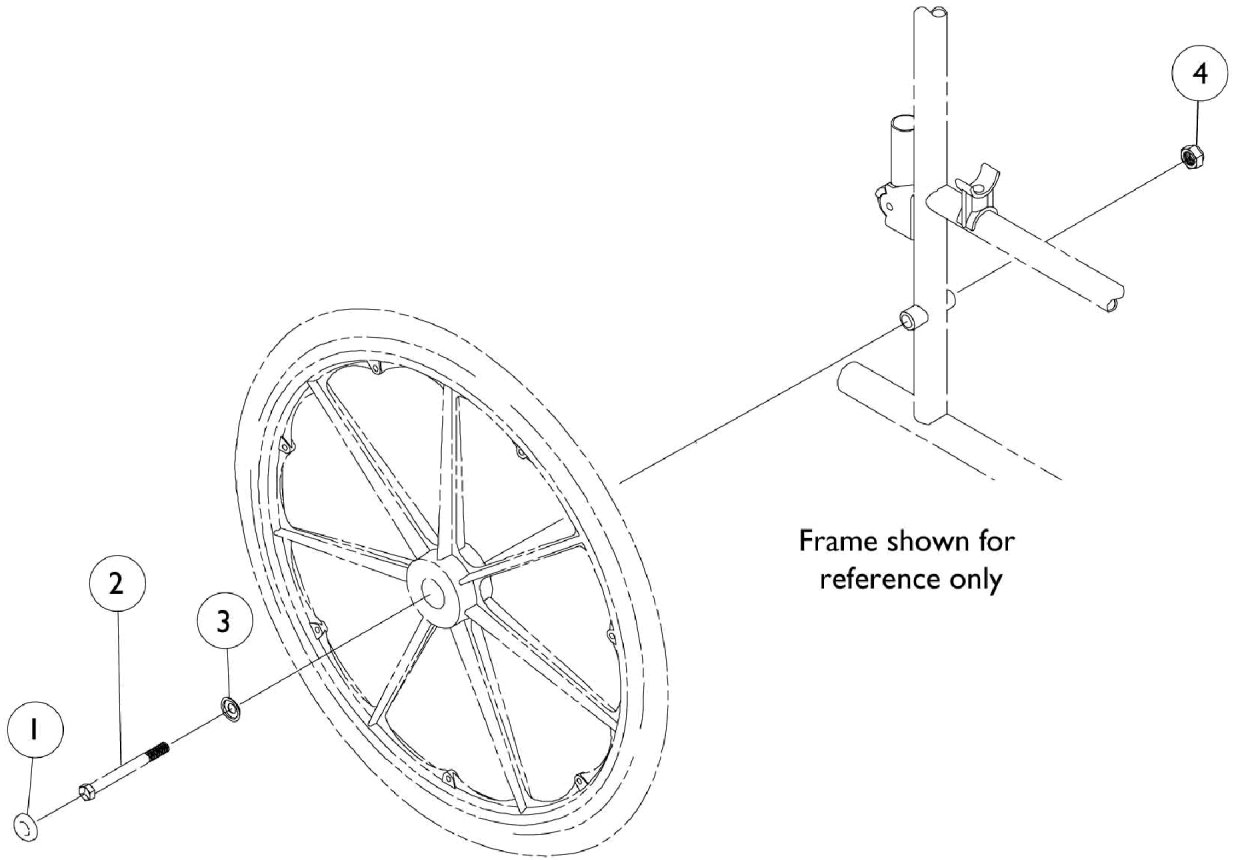

Rear Wheel Hardware

Rear Wheel Hardware

Item Number	Note	Part Number	Description	Quantity Per	
				Package	Assembly
1	A,B	1027600-NLA	NLA - Cap, Black	1	1
1	C	1016291	Cap, Hub, Black	1	1
2	D	47203X029	Screw, Hex Head (7/16-20 x 4-1/2")	1	1
2	D	1015436	Axle, Quick Release (7/16" x 4-1/2")	1	1
3	C	1016289	Washer, Caplugs (15/32" I.D. x 1-3/32" O.D.)	1	1
4		1045608	Locknut (7/16-20)	1	1
	E,G	1047943	Kit, Rear Wheel Hub Hardware	1	1
			Cap, Hub, Black	1	1
			Washer, Caplugs (15/32" I.D. x 1-3/32" O.D.)	1	1
	F,G	1034106	Kit, Rear Wheel Hardware	1	1
			Screw, Hex Head (7/16-20 x 4-1/2")	1	1
			Locknut (7/16-20)	1	1
	F,G	1030936	Plug, Valve Stem	1	1
	F,G,H	1034109	NLA - Kit, Rear Wheel Hardware, Conventional	1	1
			Bolt, Hex Head Cap (7/16-20 x 5-1/8")	1	1
			Locknut (7/16-20)	1	1
			Spacer (7/16 x 5/8 x 1/2")	1	1
		1085454	Bolt, Hex Head Cap (7/16-20 x 5-1/8")	1	1
		1045608	Locknut (7/16-20)	1	1
		1022671	Spacer (7/16 x 5/8 x 1/2")	1	1

NOTE: A - U2222 Wheel Only
 B - Before 11/20/98
 C - U2222 only After 11/19/98
 D - Space Saver Arms
 E - Includes items 1 and 3
 F - Includes items 2 and 4
 G - Not Shown.
 H - Components contained in Kit Hardware 1034109 must now be ordered separately. Order part# 1085454, 1045608, 1022671.