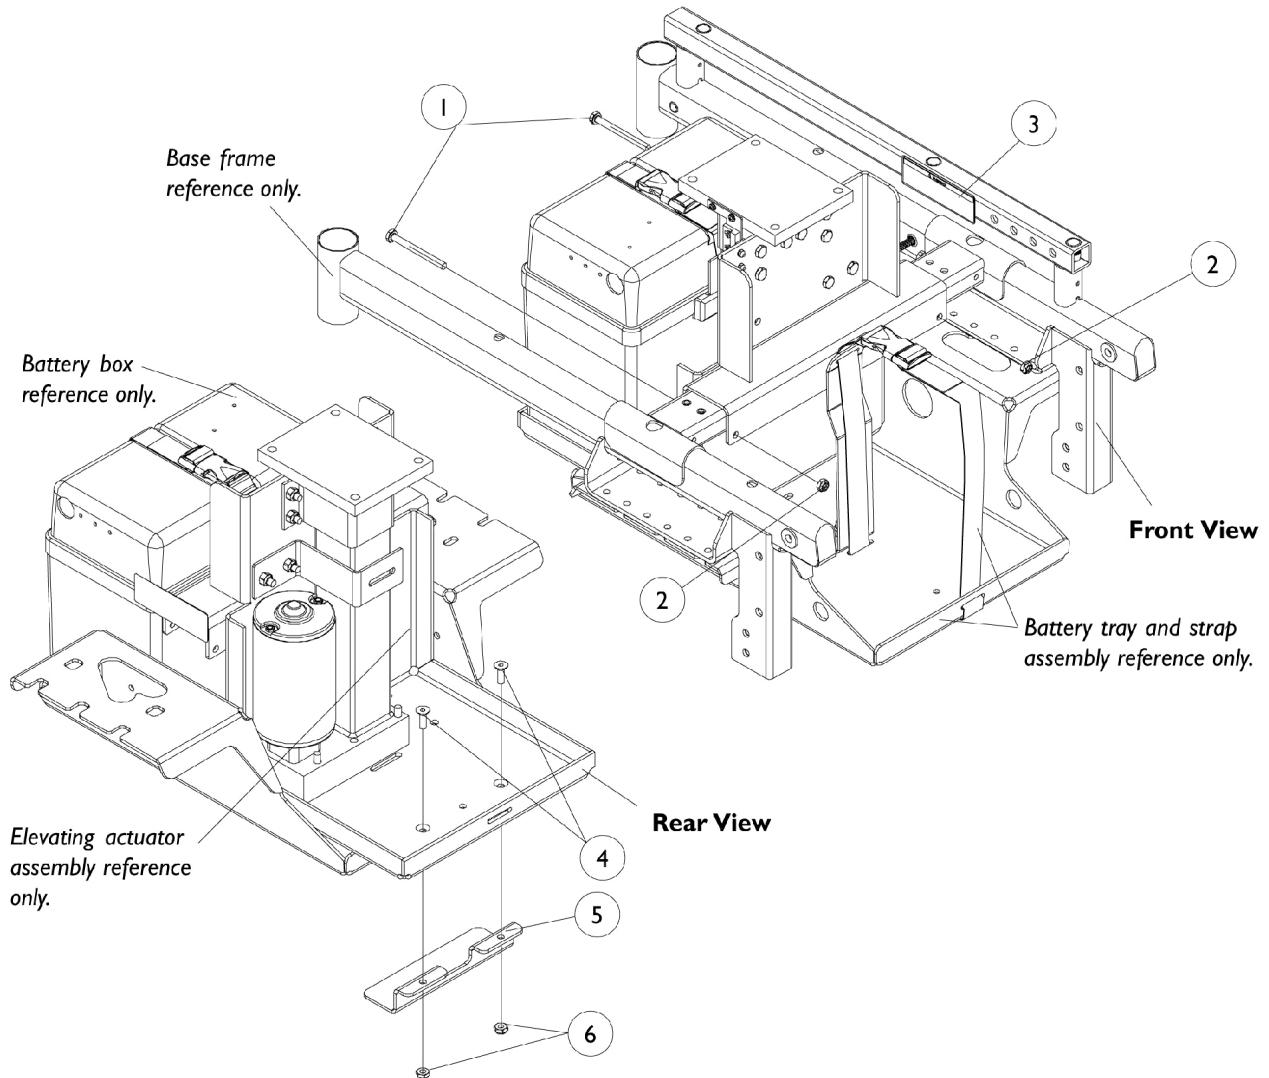

Seat Support Tray Mounting Hardware For Elevating Seat

Item Number	Note	Part Number	Description	Quantity Per	
				Package	Assembly
1		1087220-NLA	NLA - Screw, Hex Head (1/4-28 x 2-5/8")	1	2
2		7930334-NLA	NLA - Locknut (1/4-28)	25	2
3		1106662-NLA	NLA - Label, Warning, Elevating Seat	1	1
4		1091869-NLA	NLA - Screw, Socket Flat Head w/ Patch (1/4-20 x 3/4")	1	2
5		1106537-NLA	NLA - Bracket, Seat Support Tray, Black	1	1
6		7930323-NLA	NLA - Package, Locknut (1/4-20)	25	2