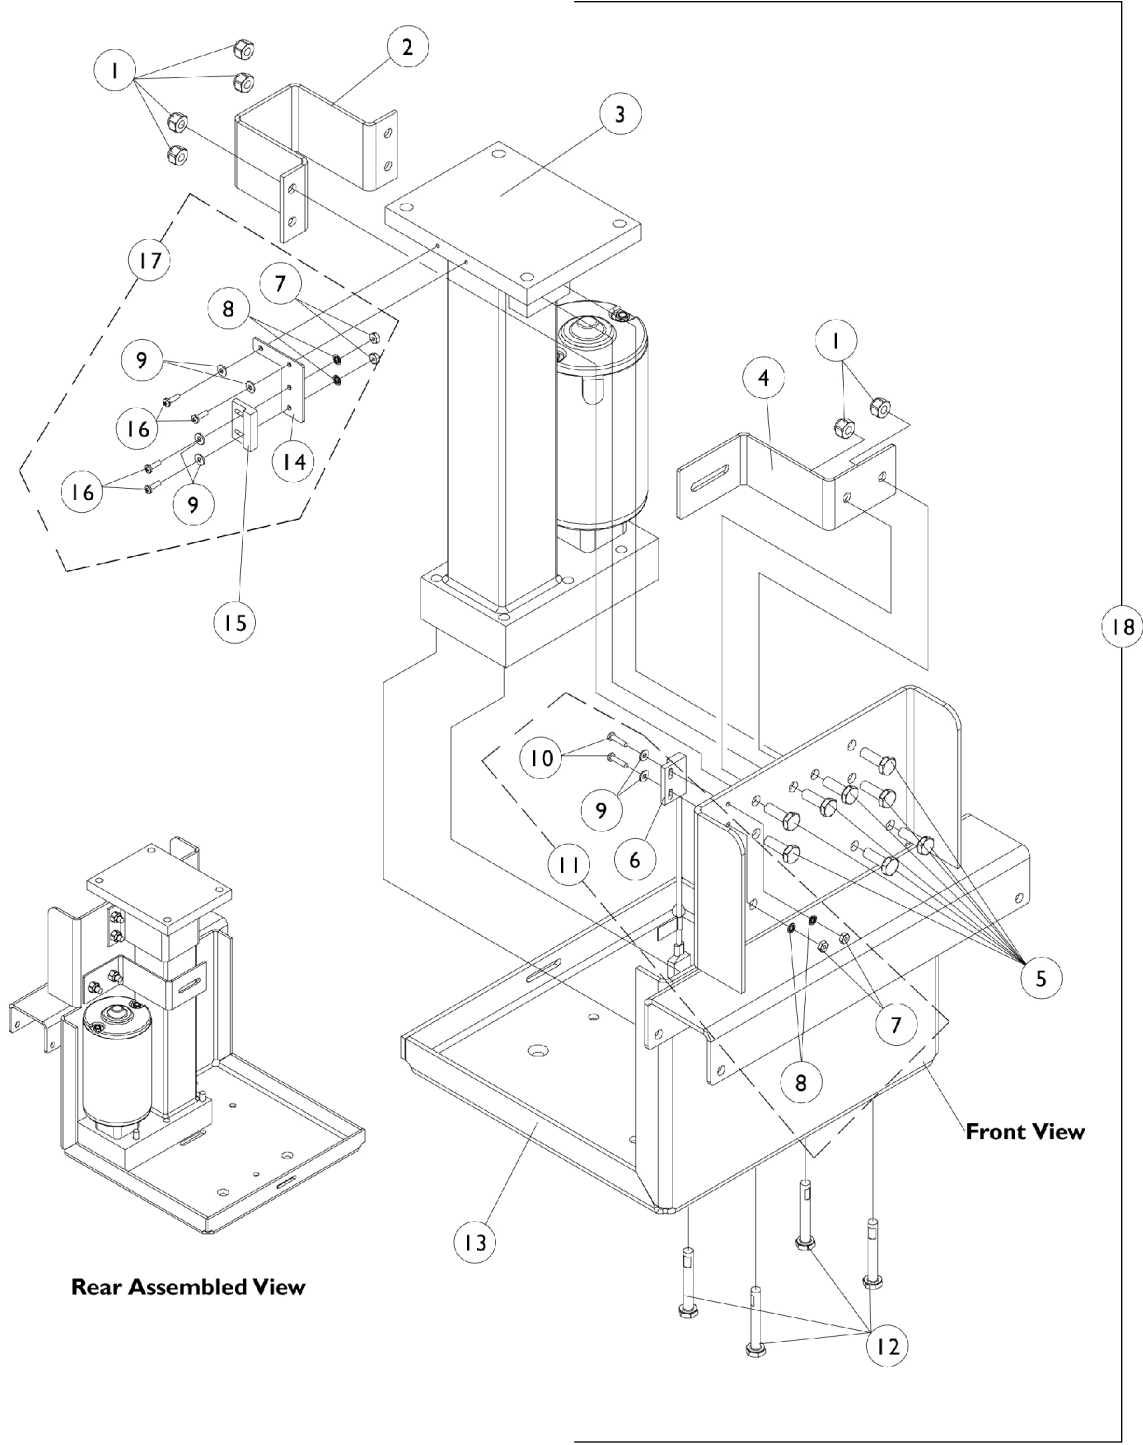

# Elevating Actuator, Sensors and Seat Support Tray For Elevating Seat

## Elevating Actuator, Sensors and Seat Support Tray For Elevating Seat

Item Number	Note	Part Number	Description	Quantity Per	
				Package	Assembly
1		7930323-NLA	NLA - Package, Locknut (1/4-20)	25	6
2		1108436-NLA	NLA - Bracket, Actuator Support, Black	1	1
3		1109334-NLA	NLA - Actuator Motor Assembly, Elevate	1	1
4		1108435-NLA	NLA - Bracket, Battery Strap, Black	1	1
5		7930326-NLA	NLA - Package, Screw, Hex Head (1/4-20 x 3/4")	25	8
6		1105715-NLA	NLA - Sensor, Proximity Switch	1	1
7		1005889	NLA - Locknut (#4-40)	1	4
8		1008525-NLA	NLA - Washer, Internal Tooth Lock (#4-40)	1	4
9		1011011-NLA	NLA - Washer, Plain (1/8 x 5/16 x 1/32")	1	6
10		7930318-NLA	NLA - Package, Screw, Phillips Pan Head (#4-40 x 1/2")	25	2
11	A	1108774-NLA	NLA - Hardware, Proximity Switch Sensor and Mounting	1	1
12		1088898-NLA	NLA - Screw, Hex Head w/ Patch (1/4-20 x 1-3/4")	1	4
13		1106520-NLA	NLA - Tray, Seat Support	1	1
14		1106518-NLA	NLA - Bracket, Actuator Switch Sensor, Black	1	1
15		1024001	Sensor, Actuator Switch	1	1
16		1027704-NLA	NLA - Screw, Phillips Pan Head (#4-40 x 3/8")	1	4
17	B	1108773-NLA	NLA - Hardware, Actuator Switch Sensor and Mounting	1	1
18		1108768-NLA	NLA - Elevating Actuator, Sensors and Seat Support Tray Assembly	1	1

NOTE: A - Includes items 6-10  
B - Includes items 7-9, 14 and 16