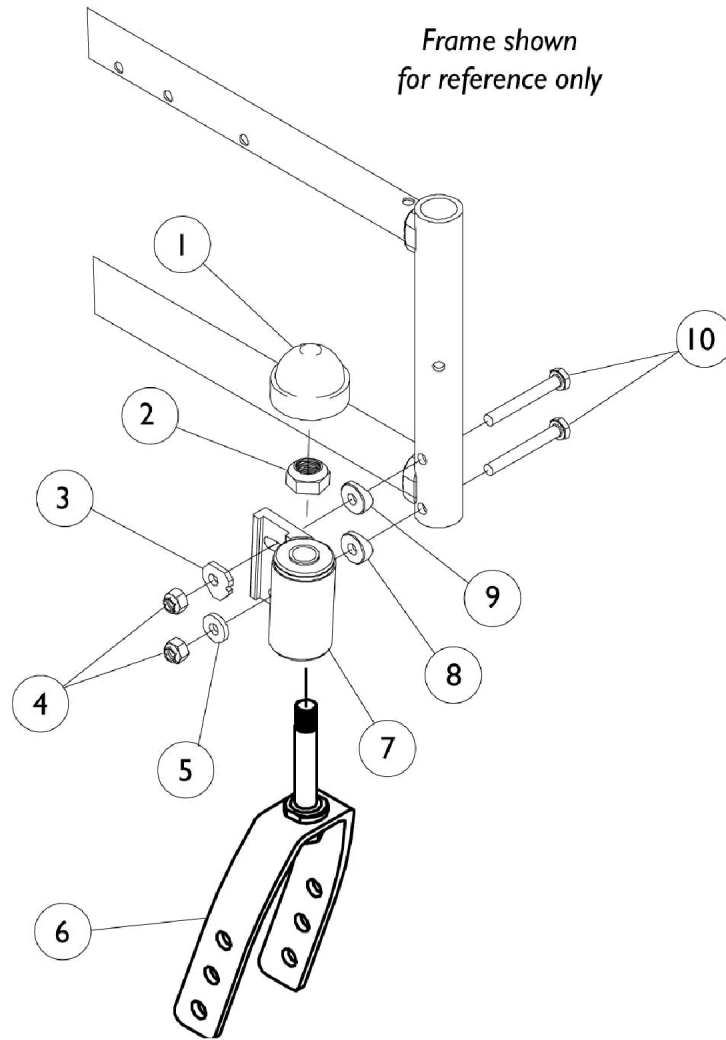

## Fork and Hardware

Item Number	Note	Part Number	Description	Quantity Per	
				Package	Assembly
1		1001843	Cap, Head Tube, Black	1	1
1		1131189	Package, Head Tube Cap	10	1
2		1001979	Locknut (1/2-20)	1	1
3		1080318-NLA	NLA - Cam, Headtube Adjustable	1	1
4		1065362	Locknut (1/4-28)	1	2
5		1018739	Washer (1/4 x 5/8 x 3/32")	1	1
6		1037420	Fork and Stem Assembly, Black (6 x 1" Caster)	1	1
6		1056640	Fork and Stem Assembly, Black (8" & 6 x 2" Caster)	1	1
6		1153529	Fork and Stem Assembly, Short, Black (2 Hole)	1	1
6		1157707	Fork and Stem Assembly, Short, Black (3 Hole)	1	1
7		1080315	Headtube, Caster w/ Flanged Bearings, Black - Right	1	1
7		1080316	Headtube, Caster w/ Flanged Bearings, Black - Left	1	1
8		1009861	Spacer, Coved (1/4 x 11/16 x 1/2")	1	1
9		1026099	Spacer, Coved (1/4 x 11/16 x 1/2")	1	1
10		1055349	Screw, Hex Head (1/4-28 x 2")	1	2