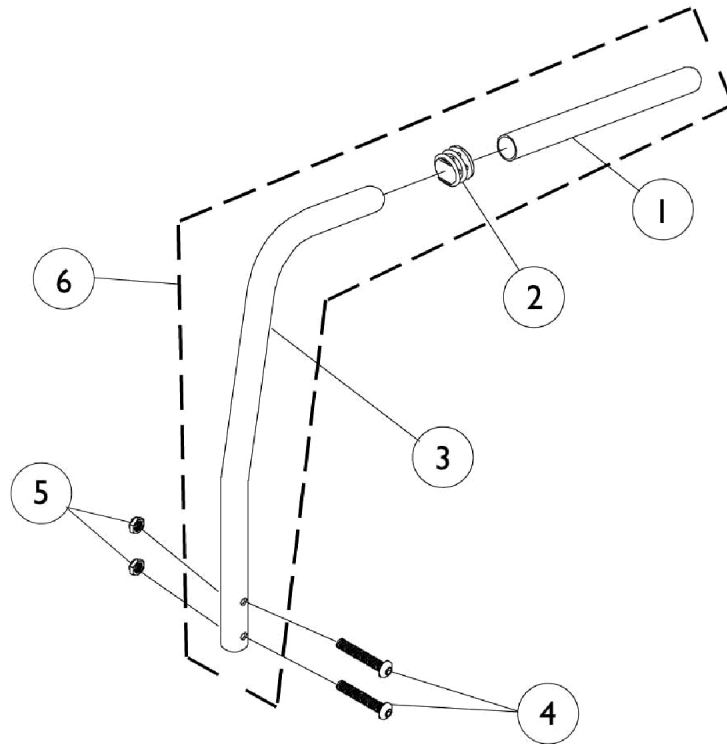

Back Canes and Hardware

Item Number	Note	Part Number	Description	Quantity Per	
				Package	Assembly
1		1006229	Grip, Foam (8")	1	1
2		1042351	Bushing (3/4")	1	1
3		1042401	Tube, Straight	1	1
3		1020545-NLA	NLA - Cane, Back with Bend	1	1
4		1008432	Screw, Socket Button Head (1/4-20 x 1-1/4")	1	2
5		7930364-NLA	NLA - Package, Locknut (1/4-20)	25	2
6	A	1028372	Back Cane Assembly, 10 Degree Bend	1	1
6	A	1042402-NLA	NLA - Back Cane Assembly, Straight	1	1

NOTE: A - Includes: Items 1-3