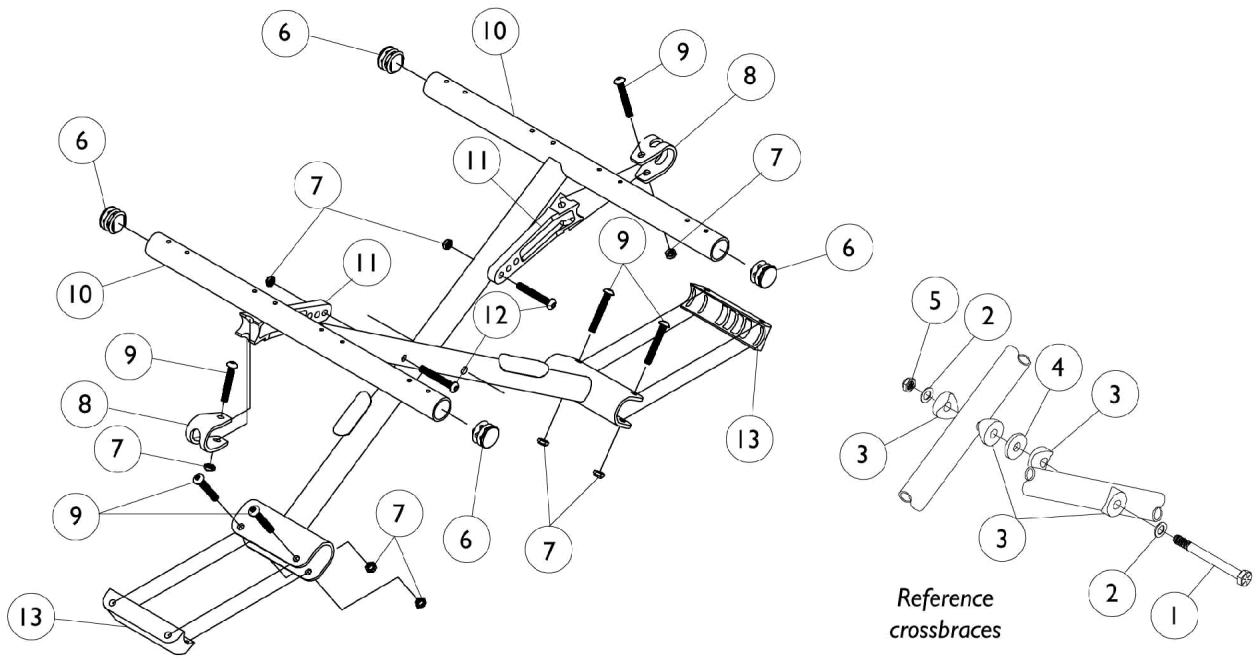

Crossbraces and Hardware

Crossbraces and Hardware

Item Number	Note	Part Number	Description	Quantity Per	
				Package	Assembly
1		1016261	Screw, Hex Head (5/16-24 x 3-1/4")	1	1
2		1016652	Washer (5/16 x 9/16 x 1/32")	1	2
3		1016263	Spacer, Coved (3/4 x 1 x 1/2")	1	4
4		7930313	Package, Washer, Nylon (5/16 x 7/8 x 1/8")	25	1
5		7930363-NLA	NLA - Package, Locknut (5/16"-24)	25	1
6		1029501	Plug Button, Black (1")	1	4
7		7930364-NLA	NLA - Package, Locknut (1/4-20)	25	8
8		1012180	Bracket, Pivot, Black	1	2
9		1008495	Screw, Socket Button Head (1/4-20 x 1-1/2")	1	6
10	D	See Chart	#10 Crossbraces without Hardware	--	--
11	A	1046501	Link, Pivot, Black (14 - 15" W)	1	2
11	B	1012173	Link, Pivot, Black (16 - 18" W)	1	2
11	C	1018238	Link, Pivot, Black (20 - 22" W)	1	2
12		7930301-NLA	NLA - Package, Button Head Cap Screw (1/4-20 x 1-3/4")	25	2
13		1012172-NLA	NLA - Clamp, Saddle	1	2
	D,E	1046925	Hardware, Crossbrace (14 - 15" W)	2	1
	D,E	1034077	Hardware, Crossbrace (16 - 18" W)	2	1
	D,E	1034078	Hardware, Crossbrace (20 - 22" W)	2	1

NOTE: A - 14" Wide Chairs
 B - 16" Wide Chairs
 C - 20" Wide Chairs
 D - Not Shown
 E - Includes Items 1-12

#10 Crossbraces without Hardware

(Individual Crossbraces Fit Both Right and Left Sides)

Depth	14" Width	16" Width	17" Width	18" Width	20" Width
16" Depth	1046107-NLA	1016250	1037547-NLA	1016251	1038381-NLA
18" Depth	--	1053344-NLA	1053345-NLA	1053346	1053347