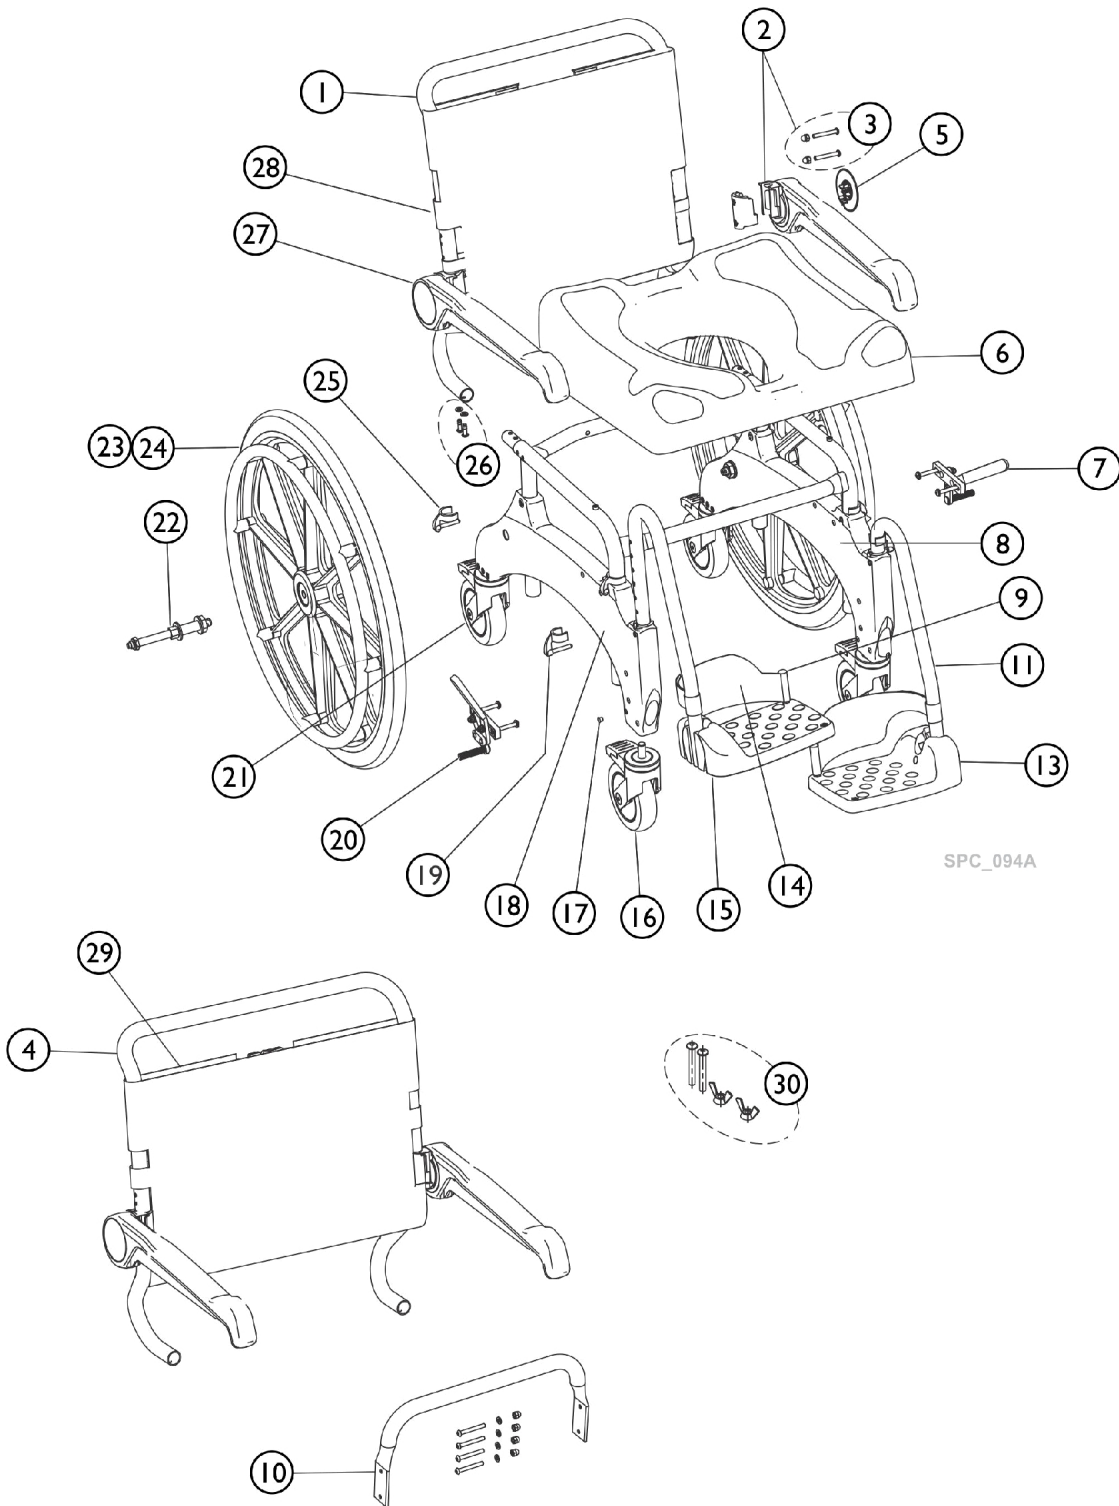

Spare parts Ocean ErgoSP/(SPXL) After 01/31/21

Spare parts Ocean ErgoSP/(SPXL) After 01/31/21

Item Number	Note	Part Number	Description	Quantity Per	
				Package	Assembly
1		SP1607166	Backrest w/o arm. / Hdwr. - Ocean (24") Ergo	1	1
2	A,B	SP1647584	Armrest Assembly 2.0 w/ Hardware, Left	1	1
3		SP1647608	Screws (Set) for Armrest 2.0	1	2
4		SP1607167	Backrest XL w/o arm. / Hdwr. - Ocean (24") Ergo XL Armrest	1	1
5		SP1643752	Cover, Armrest 2.0	1	2
6		SP1607743	Seat plate - Ocean Ergo Series	1	1
7		16339	Lt. Brk. Lever - Ocean / Ergo Commodes	1	1
8		SP1607371	Side Frame w / 5" Casters - Ocean (24") Ergo (XL)	1	1
9		SP1607170	Hdwr., heel strap - Ocean (24") Ergo (XL)	1	2
10		SP1607168	Base stabilizer bar w / Hdwr. - Ocean (24") Ergo XL Footrest cpl.,	1	1
11		SP1643541	Footrest cpl., Left - Ocean (XL) / (Dual-)VIP / Ocean Ergo Series	1	1
13		1470689	Footrest Plate	1	2
14		16334	Heel Loop (Pair)	2	1
15		SP1643542	Footrest cpl., Right - Ocean (XL) / VIP / Ocean Ergo Series	1	1
16		SP1607628	Caster 5" - Ocean Ergo Series	1	4
17		SP1607169	Plugs, Side Frame - Ocean (24") Ergo (XL)	1	1
18		SP1607546	Side Frame w / 5" Dir. Caster - Ocean (24") Ergo (XL)	1	1
19		SP1607742	Clip, footrest - Ocean Ergo Series	1	2
20		16340	Rt. Brk. Lever Ocean / Ergo Commodes	1	1
21		SP1607741	Caster 5", dir. lock - Ocean Ergo Series	1	1
22		16418	Cpl Set Hub and QR Axle (16338 and 16337)	1	1
23		16336	24 In Wheel W / Handrim for Ocean/Ergo SP	1	2
24		16379	Self Propelling Wheels Kit complete including brakes	1	1
25		16256	Side Frame Adj. Clip	1	4
26		1542900	Bkrst Hdwr. - Ergo / Ocean (Dual-)VIP / XL	1	1
27	A,B	SP1647583	Armrest Assembly 2.0 w/ Hardware, Right	1	1
28		AP1603031	Backrest Cover - Ocean Ergo/ SP	1	1
29		AP1603577	Backrest Cover - Ocean Ergo XL/ SPXL	1	1
30	C,D	SP60129114	Seat Height Lowering Screw Set	1	1