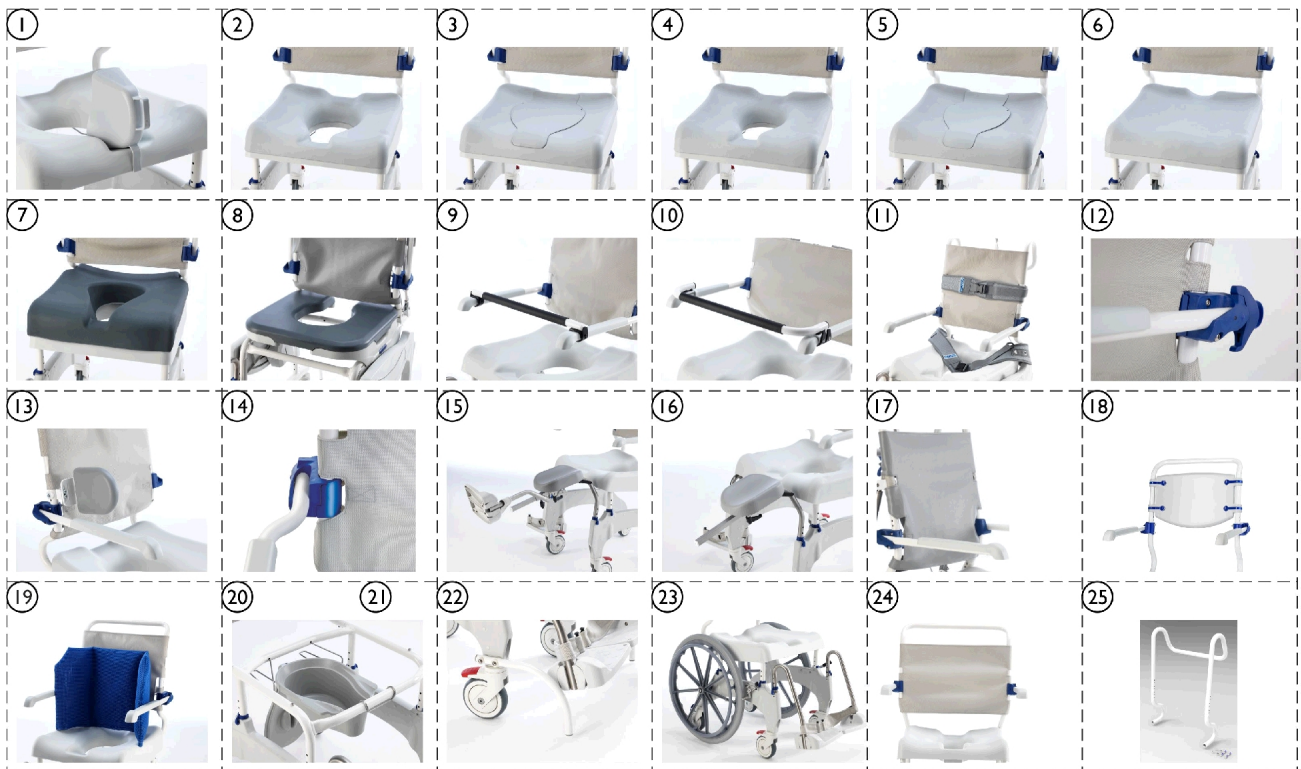

Accessories Ocean ErgoSP/(SPXL) Before 02/01/21

SPC_053A

Accessories Ocean ErgoSP/(SPXL) Before 02/01/21

Item Number	Note	Part Number	Description	Quantity Per	
				Package	Assembly
1		AP1603155	Splash guard - Ocean Ergo Series	1	1
2	A	AP1603142	Standard soft seat - Ocean Ergo Series	1	1
3		AP1603143	Soft seat insert - Ocean Ergo Series	1	1
4	B	AP1603145	Small soft seat - Ocean Ergo Series	1	1
5		AP1603152	Small soft seat insert - Ocean Ergo Series	1	1
6		AP1603154	Universal soft seat - Ocean Ergo Series	1	1
7		AP60121311	Special Soft Seat, Ocean Ergo Series	1	1
8		1544469	Variable soft seat cpl. - Ocean / VIP / Ergo Series	1	1
8		1545659	Clip, Variable Softseat	1	2
9		10167-10	Safety Support Bar	1	1
10		1470078	Safety Support Bar , curved	1	1
11		1470081	Chest Belt Padded w/ Stainless Hardware	1	1
11		1470082	Pelvis Belt Padded w/Stainless Hardware	1	1
12	C	1470077	Armrest lock (pair)	2	1
13		1535077	Back Lateral (EA)	1	1
14		1470086	Armrests, Extra Large (Pair)	2	1
15		AP1643543	Legrest Cpl., right - Ocean / Ocean Ergo Series	1	1
15		AP1643572	Legrest Cpl., left - Ocean / Ocean Ergo Series	1	1
16		AP1643573	Thigh support, right - Ocean / Ocean Ergo Series	1	1
16		AP1643574	Thigh support, left - Ocean / Ocean Ergo Series	1	1
17		AP1604136	Comfort soft backrest - Ocean (24") Ergo	1	1
17		AP1604016	Comfort soft backrest - Ocean (24") Ergo XL	1	1
18		1575299	Ocean Contour Hygienic Fixed Back Support	1	1
19		1558769	Soft cushion w/cover blue - Ocean / Ocean Ergo Series	1	1
20		AP1602078	Collection Pan holder - Ocean Ergo Series	1	1
21		10230	Collection Pan with Lid	1	1
22		AP1601986	Front anti-tipper - Ocean (24") Ergo (XL)	1	1
23		16379	Self Propelling Wheels Kit complete including brakes	1	1
24		AP1604015	XL backrest kit - Ocean (24") Ergo	1	1
25		AP1606985	Backrest tube only -Ocean VIP Ergo (separate order needed for armrest, backrest cover, headrest)	1	1

NOTE: A - Center key shaped oval cut out is used for standard adult size individual. 11-13/16" is the approximate widest width of the oval cut out.
B - Center key shaped oval cut out is used for smaller and young adults. 9-13/16" is the approximate widest width of the oval cut out.
C - Only for Ocean Ergo with XL-armrests (1470086)