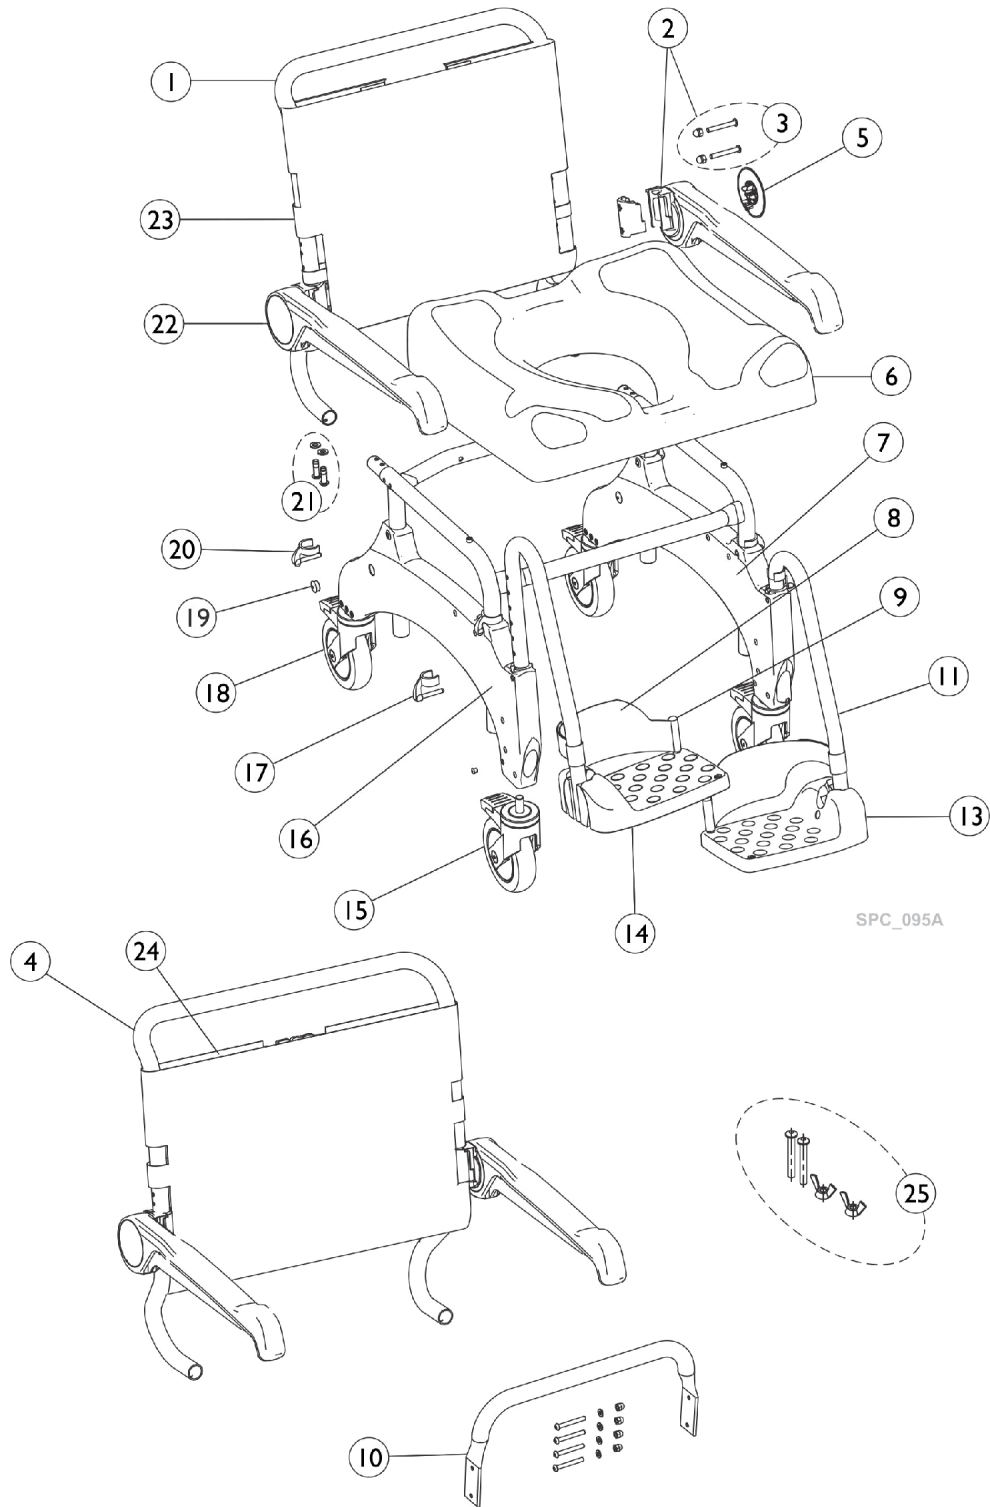

# Spare parts Ocean Ergo (XL) After 01/31/21

Item numbers not listed are non-saleable.

Item Number	Note	Part Number	Description	Quantity Per	
				Package	Assembly
1		SP1607166	Backrest w/o arm. / Hdwr. - Ocean (24") Ergo	1	1
2	A,B	SP1647584	Armrest Assembly 2.0 w/ Hardware, Left	1	1
3		SP1647608	Screws (Set) for Armrest 2.0	1	2
4		SP1607167	Backrest XL w/o arm. / Hdwr. - Ocean (24") Ergo XL Armrest	1	1
5		SP1643752	Cover, Armrest 2.0	1	2
6		SP1607743	Seat plate - Ocean Ergo Series	1	1
7		SP1607371	Side Frame w / 5" Casters - Ocean (24") Ergo (XL)	1	1
8		16334	Heel Loop (Pair)	2	1
9		SP1607170	Hdwr., heel strap - Ocean (24") Ergo (XL)	1	2
10		SP1607168	Base stabilizer bar w / Hdwr. - Ocean (24") Ergo XL Footrest cpl.,	1	1
11		SP1643541	Footrest cpl., Left - Ocean (XL) / (Dual-)VIP / Ocean Ergo Series	1	1
13		1470689	Footrest Plate	1	2
14		SP1643542	Footrest cpl., Right - Ocean (XL) / VIP / Ocean Ergo Series	1	1
15		SP1607628	Caster 5" - Ocean Ergo Series	1	4
16		SP1607546	Side Frame w / 5" Dir. Caster - Ocean (24") Ergo (XL)	1	1
17		SP1607742	Clip, footrest - Ocean Ergo Series	1	2
18		SP1607741	Caster 5", dir. lock - Ocean Ergo Series	1	1
19		SP1607169	Plugs, Side Frame - Ocean (24") Ergo (XL)	1	1
20		16256	Side Frame Adj. Clip	1	4
21		1542900	Bkrst Hdwr. - Ergo / Ocean (Dual-)VIP / XL	1	1
22	A,B	SP1647583	Armrest Assembly 2.0 w/ Hardware, Right	1	1
23		AP1603031	Backrest Cover - Ocean Ergo/ SP	1	1
24		AP1603577	Backrest Cover - Ocean Ergo XL/ SPXL	1	1
25	C,D	SP60129114	Seat Height Lowering Screw Set	1	1