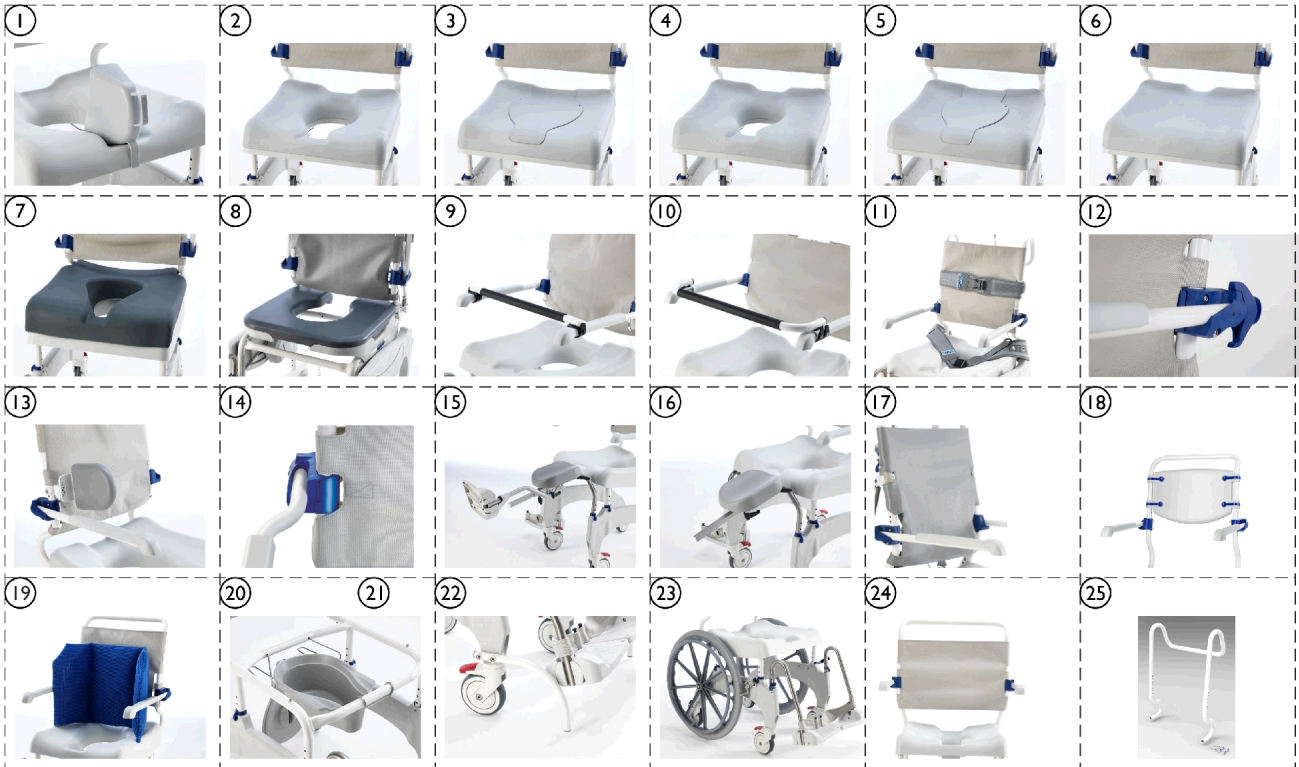

Accessories Ocean (24") Ergo (XL) Before 02/01/21

SPC_053A

Accessories Ocean (24") Ergo (XL) Before 02/01/21

Item Number	Note	Part Number	Description	Quantity Per	
				Package	Assembly
1		AP1603155	Splash guard - Ocean Ergo Series	1	1
2	B	AP1603142	Standard soft seat - Ocean Ergo Series	1	1
3		AP1603143	Soft seat insert - Ocean Ergo Series	1	1
4	C	AP1603145	Small soft seat - Ocean Ergo Series	1	1
5		AP1603152	Small soft seat insert - Ocean Ergo Series	1	1
6		AP1603154	Universal soft seat - Ocean Ergo Series	1	1
7		AP60121311	Special Soft Seat, Ocean Ergo Series	1	1
8		1544469	Variable soft seat cpl. - Ocean / VIP / Ergo Series	1	1
8		1545659	Clip, Variable Softseat	1	2
9		10167-10	Safety Support Bar	1	1
10		1470078	Safety Support Bar , curved	1	1
11		1470081	Chest Belt Padded w/ Stainless Hardware	1	1
11		1470082	Pelvis Belt Padded w/Stainless Hardware	1	1
12	D	1470077	Armrest lock (pair)	2	1
13		1535077	Back Lateral (EA)	1	1
14		1470086	Armrests, Extra Large (Pair)	2	1
15		AP1643543	Legrest Cpl., right - Ocean / Ocean Ergo Series	1	1
15		AP1643572	Legrest Cpl., left - Ocean / Ocean Ergo Series	1	1
16		AP1643573	Thigh support, right - Ocean / Ocean Ergo Series	1	1
16		AP1643574	Thigh support, left - Ocean / Ocean Ergo Series	1	1
17		AP1604136	Comfort soft backrest - Ocean (24") Ergo	1	1
17		AP1604016	Comfort soft backrest - Ocean (24") Ergo XL	1	1
18	A	1575299	Ocean Contour Hygienic Fixed Back Support	1	1
19		1558769	Soft cushion w/cover blue - Ocean / Ocean Ergo Series	1	1
20		AP1602078	Collection Pan holder - Ocean Ergo Series	1	1
21		10230	Collection Pan with Lid	1	1
22		AP1601986	Front anti-tipper - Ocean (24") Ergo (XL)	1	1
23		16379	Self Propelling Wheels Kit complete including brakes	1	1
24		AP1604015	XL backrest kit - Ocean (24") Ergo	1	1
25		AP1606985	Backrest tube only -Ocean VIP Ergo (separate order needed for armrest, backrest cover, headrest)	1	1

NOTE: A - Item #18 is not available for Ocean ErgoXL model.
B - Center key shaped oval cut out is used for standard adult size individual. 11-13/16" is the approximate widest width of the oval cut out.
C - Center key shaped oval cut out is used for smaller and young adults. 9-13/16" is the approximate widest width of the oval cut out.
D - Only for Ocean Ergo with XL-armrests (1470086)