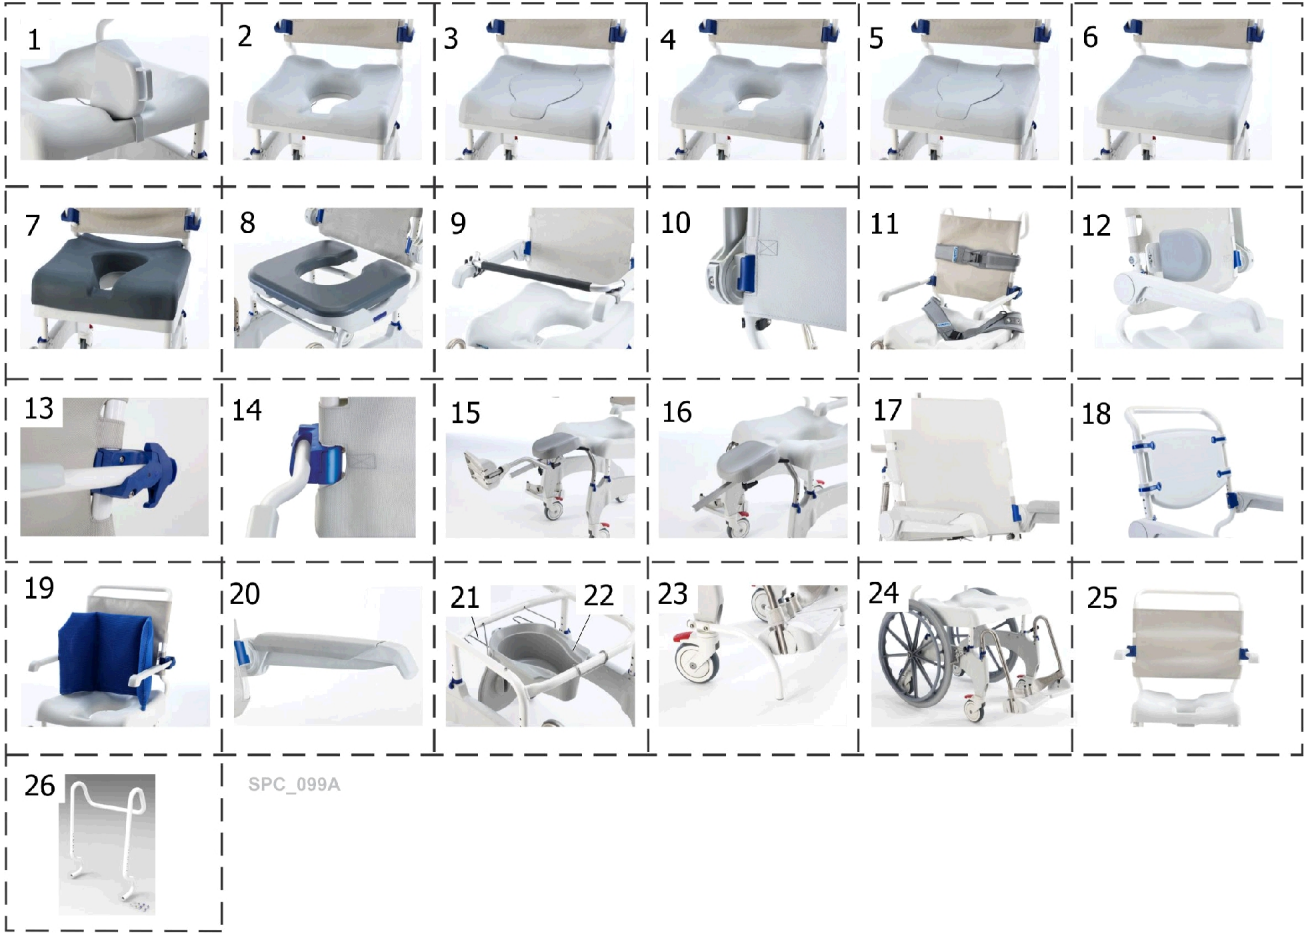

Accessories Ocean ErgoSP/(SPXL) After 01/31/21

Accessories Ocean ErgoSP/(SPXL) After 01/31/21

Item Number	Note	Part Number	Description	Quantity Per	
				Package	Assembly
1		AP1603155	Splash guard - Ocean Ergo Series	1	1
2	A	AP1603142	Standard soft seat - Ocean Ergo Series	1	1
3		AP1603143	Soft seat insert - Ocean Ergo Series	1	1
4	B	AP1603145	Small soft seat - Ocean Ergo Series	1	1
5		AP1603152	Small soft seat insert - Ocean Ergo Series	1	1
6		AP1603154	Universal soft seat - Ocean Ergo Series	1	1
7		AP60121311	Special Soft Seat, Ocean Ergo Series	1	1
8		1544469	Variable soft seat cpl. - Ocean / VIP / Ergo Series	1	1
8		1545659	Clip, Variable Softseat	1	2
9		AP60123732	Safety Bar 2.0 (for armrest 2.0)	1	1
9		AP60123771	Safety Bar 2.0 XL (for armrest 2.0)	1	1
9		1470078	Safety Support Bar , curved	1	1
10		AP1643760	Safety Lock, 2.0 (1 lock) (for armrest 2.0)	1	2
11		1470081	Chest Belt Padded w/ Stainless Hardware	1	1
11		1470082	Pelvis Belt Padded w/Stainless Hardware	1	1
12		1535077	Back Lateral (EA)	1	2
13	C	1470077	Armrest lock (pair)	2	1
14		1470086	Armrests, Extra Large (Pair)	2	1
15		AP1643543	Legrest Cpl., right - Ocean / Ocean Ergo Series	1	1
15		AP1643572	Legrest Cpl., left - Ocean / Ocean Ergo Series	1	1
16		AP1643573	Thigh support, right - Ocean / Ocean Ergo Series	1	1
16		AP1643574	Thigh support, left - Ocean / Ocean Ergo Series	1	1
17		AP1604136	Comfort soft backrest - Ocean (24") Ergo	1	1
17		AP1604016	Comfort soft backrest - Ocean (24") Ergo XL	1	1
18		1575299	Ocean Contour Hygienic Fixed Back Support	1	1
19		1558769	Soft cushion w/cover blue - Ocean / Ocean Ergo Series	1	1
20		AP1643748	Armrest Pad, 2.0 (1 Pad)	1	2
21		AP1602078	Collection Pan holder - Ocean Ergo Series	1	1
22		10230	Collection Pan with Lid	1	1
23		AP1601986	Front anti-tipper - Ocean (24") Ergo (XL)	1	1
24		16379	Self Propelling Wheels Kit complete including brakes	1	1
25		AP1604015	XL backrest kit - Ocean (24") Ergo	1	1
26		AP1606985	Backrest tube only -Ocean VIP Ergo (separate order needed for armrest, backrest cover, headrest)	1	1

NOTE: A - Center key shaped oval cut out is used for standard adult size individual. 11-13/16" is the approximate widest width of the oval cut out.
B - Center key shaped oval cut out is used for smaller and young adults. 9-13/16" is the approximate widest width of the oval cut out.
C - Only for Ocean Ergo with XL-armrests (1470086)