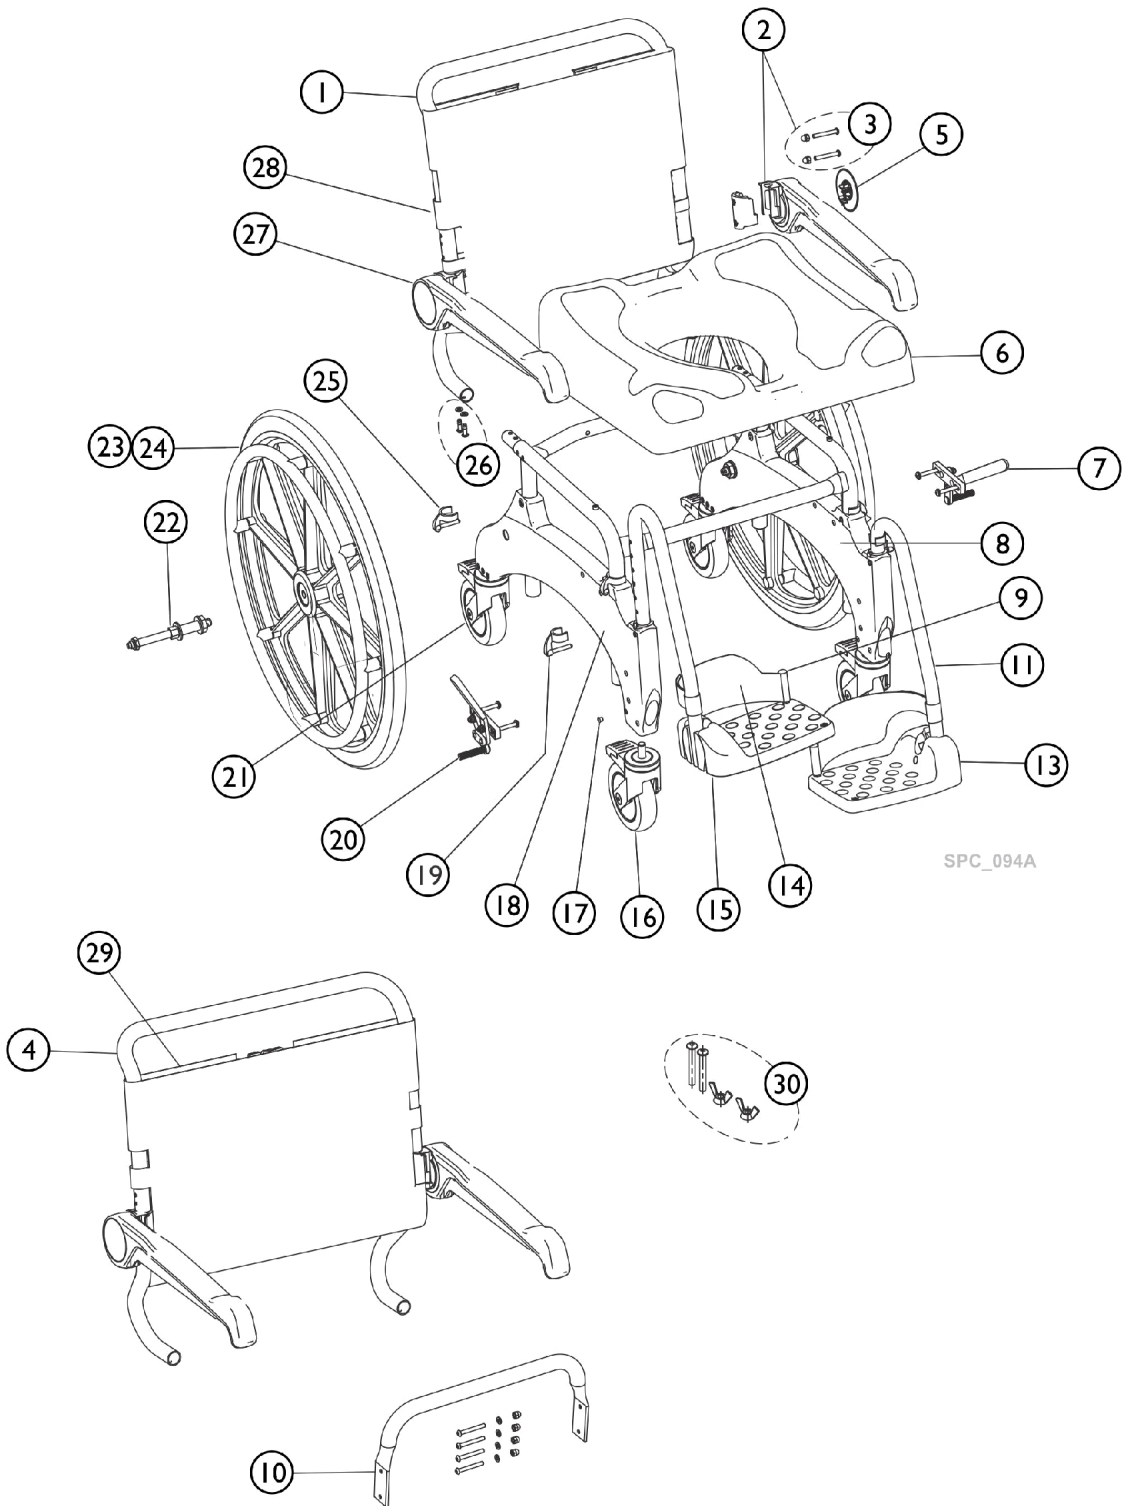

# Spare parts Ocean ErgoSP/(SPXL) After 01/31/21

## Spare parts Ocean ErgoSP/(SPXL) After 01/31/21

Item Number	Note	Part Number	Description	Quantity Per	
				Package	Assembly
1		SP1607166	Backrest w/o arm. / Hdwr. - Ocean (24") Ergo	1	1
4		SP1607167	Backrest XL w/o arm. / Hdwr. - Ocean (24") Ergo XL Armrest	1	1
5		SP1643752	Cover, Armrest 2.0	1	2
6		SP1607743	Seat plate - Ocean Ergo Series	1	1
7		16339	Lt. Brk. Lever - Ocean / Ergo Commodes	1	1
8		SP1607371	Side Frame w / 5" Casters - Ocean (24") Ergo (XL)	1	1
9		SP1607170	Hdwr., heel strap - Ocean (24") Ergo (XL)	1	2
10		SP1607168	Base stabilizer bar w / Hdwr. - Ocean (24") Ergo XL Footrest cpl.,	1	1
11		SP1643541	Footrest cpl., Left - Ocean (XL) / (Dual-)VIP / Ocean Ergo Series	1	1
13		1470689	Footrest Plate	1	2
14		16334	Heel Loop (Pair)	2	1
15		SP1643542	Footrest cpl., Right - Ocean (XL) / VIP / Ocean Ergo Series	1	1
16		SP1607628	Caster 5" - Ocean Ergo Series	1	4
17		SP1607169	Plugs, Side Frame - Ocean (24") Ergo (XL)	1	1
18		SP1607546	Side Frame w / 5" Dir. Caster - Ocean (24") Ergo (XL)	1	1
19		SP1607742	Clip, footrest - Ocean Ergo Series	1	2
20		16340	Rt. Brk. Lever Ocean / Ergo Commodes	1	1
21		SP1607741	Caster 5", dir. lock - Ocean Ergo Series	1	1
22		16418	Cpl Set Hub and QR Axle (16338 and 16337)	1	1
23		16336	24 In Wheel W / Handrim for Ocean/Ergo SP	1	2
24		16379	Self Propelling Wheels Kit complete including brakes	1	1
25		16256	Side Frame Adj. Clip	1	4
26		1542900	Bkrst Hdwr. - Ergo / Ocean (Dual-)VIP / XL	1	1
28		AP1603031	Backrest Cover - Ocean Ergo/ SP	1	1
29		AP1603577	Backrest Cover - Ocean Ergo XL/ SPXL	1	1

Item numbers not listed are non-saleable.