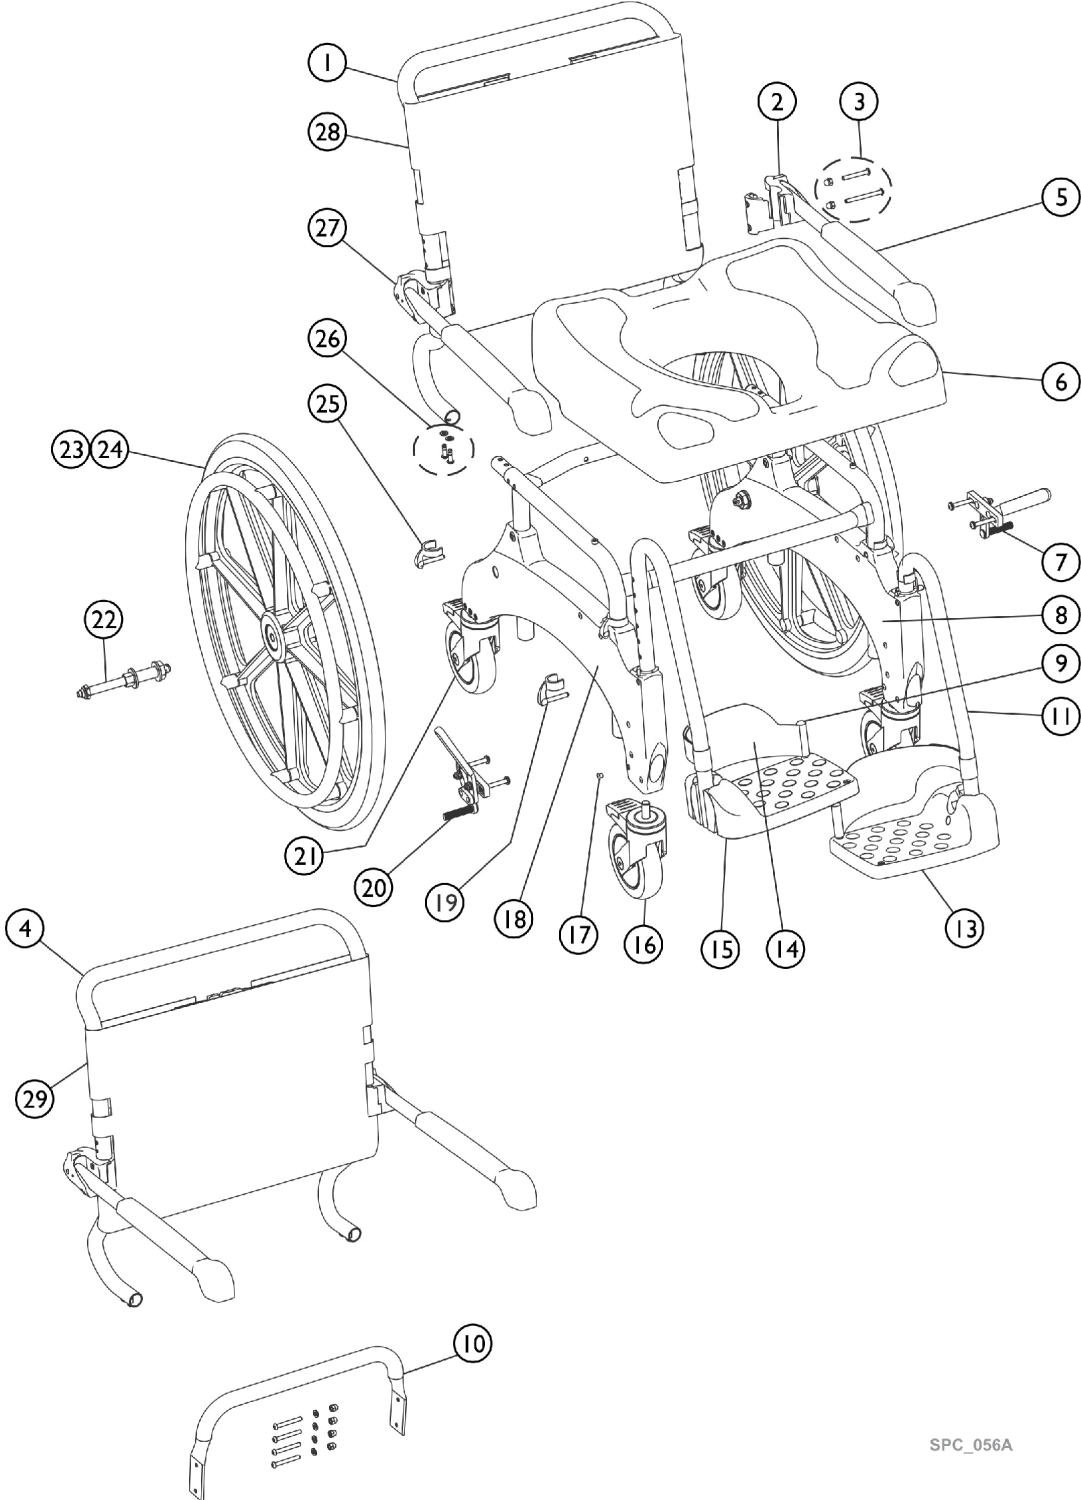

Spare parts Ocean ErgoSP/(SPXL) Before 02/01/21

Spare parts Ocean ErgoSP/(SPXL) Before 02/01/21

Item Number	Note	Part Number	Description	Quantity Per	
				Package	Assembly
1		SP1607166	Backrest w/o arm. / Hdwr. - Ocean (24") Ergo	1	1
2		1470694	Armrest Assembly Left	1	1
3		1471052	Ocean Armrest Kit Parts	1	2
4		SP1607167	Backrest XL w/o arm. / Hdwr. - Ocean (24") Ergo XL Armrest	1	1
5		16472	Armrest Pads Incl. Screws Kit	1	2
6		SP1607743	Seat plate - Ocean Ergo Series	1	1
7		16339	Lt. Brk. Lever - Ocean / Ergo Commodes	1	1
8		SP1607371	Side Frame w / 5" Casters - Ocean (24") Ergo (XL)	1	1
9		SP1607170	Hdwr., heel strap - Ocean (24") Ergo (XL)	1	2
10		SP1607168	Base stabilizer bar w / Hdwr. - Ocean (24") Ergo XL Footrest cpl.,	1	1
11		SP1643541	Footrest cpl., Left - Ocean (XL) / (Dual-)VIP / Ocean Ergo Series	1	1
13		1470689	Footrest Plate	1	2
14		16334	Heel Loop (Pair)	2	1
15		SP1643542	Footrest cpl., Right - Ocean (XL) / VIP / Ocean Ergo Series	1	1
16		SP1607628	Caster 5" - Ocean Ergo Series	1	4
17		SP1607169	Plugs, Side Frame - Ocean (24") Ergo (XL)	1	1
18		SP1607546	Side Frame w / 5" Dir. Caster - Ocean (24") Ergo (XL)	1	1
19		SP1607742	Clip, footrest - Ocean Ergo Series	1	2
20		16340	Rt. Brk. Lever Ocean / Ergo Commodes	1	1
21		SP1607741	Caster 5", dir. lock - Ocean Ergo Series	1	1
22		16418	Cpl Set Hub and QR Axle (16338 and 16337)	1	1
23		16336	24 In Wheel W / Handrim for Ocean/Ergo SP	1	2
24		16379	Self Propelling Wheels Kit complete including brakes	1	1
25		16256	Side Frame Adj. Clip	1	4
26		1542900	Bkrst Hdwr. - Ergo / Ocean (Dual-)VIP / XL	1	1
27		1470693	Armrest assembly, Right	1	1
28		AP1603031	Backrest Cover - Ocean Ergo/ SP	1	1
29		AP1603577	Backrest Cover - Ocean Ergo XL/ SPXL	1	1