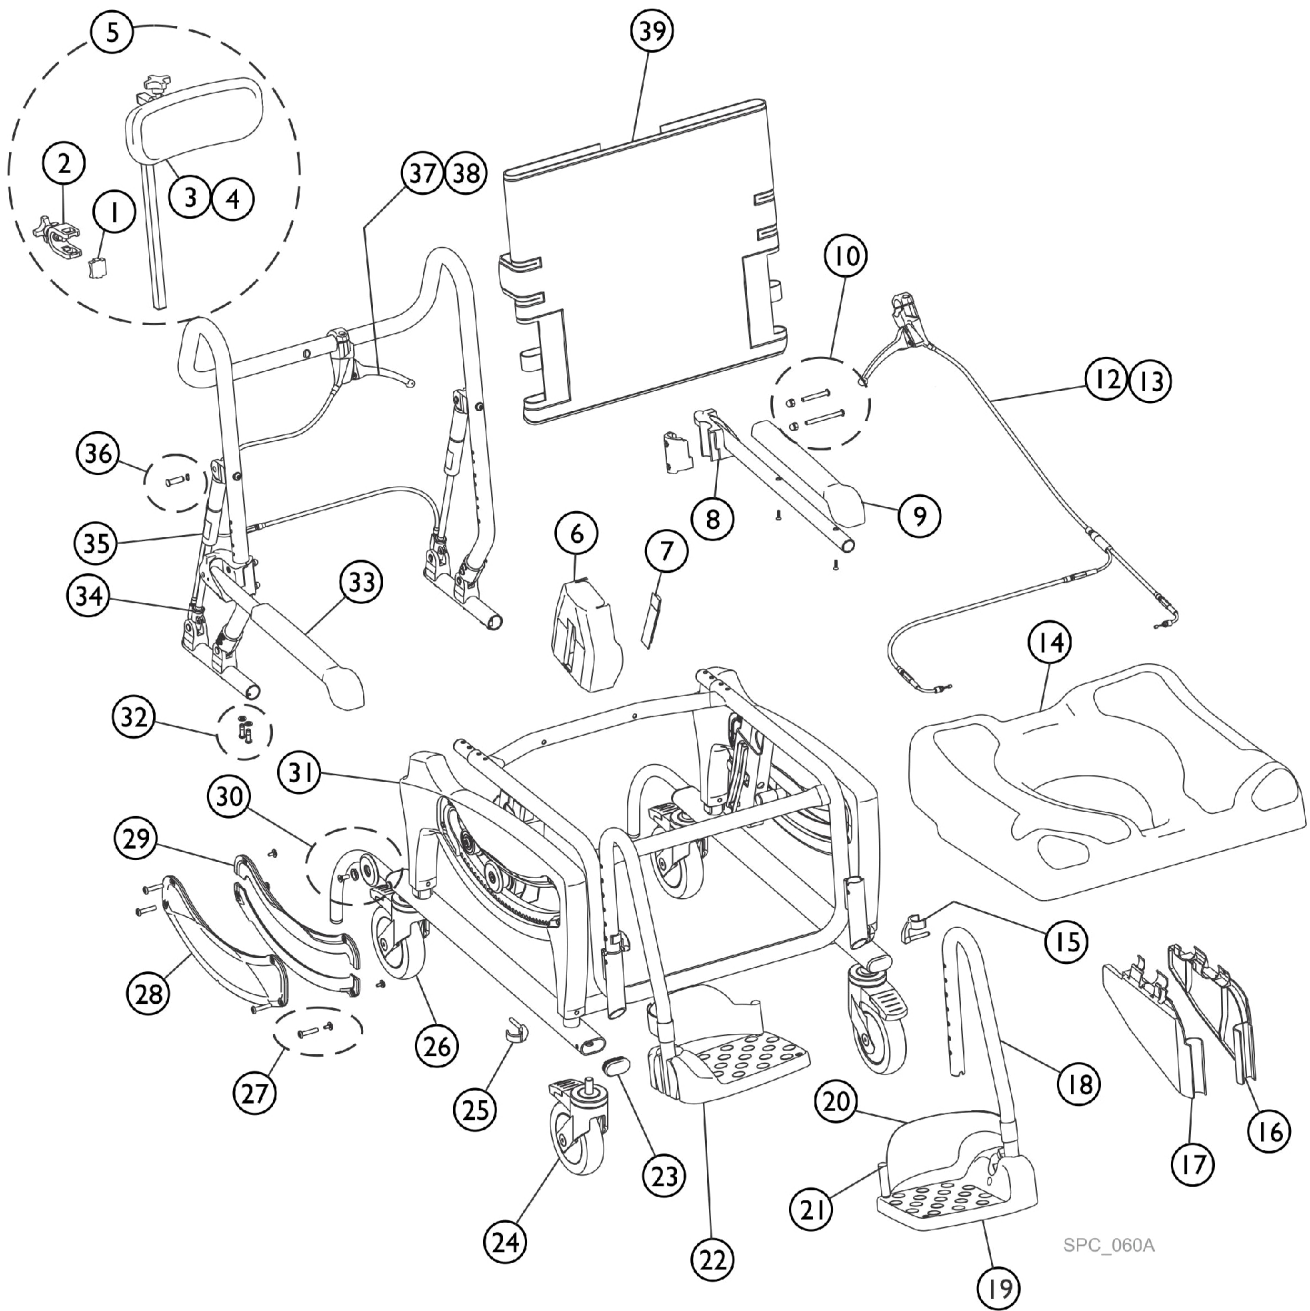

Spare Parts Ocean Dual-VIP Ergo Before 02/01/21

Spare Parts Ocean Dual-VIP Ergo Before 02/01/21

Item Number	Note	Part Number	Description	Quantity Per	
				Package	Assembly
1		1514509	Clamp, Headrest	1	1
2		1470971	Holder, Headrest	1	1
3		1470700	Headrest Assembly without Bracket	1	1
4		SP1607172	Headrest Pad w / screws - Ocean (Dual-)VIP Ergo	1	1
5		1470790	Headrest, Complete	1	1
6		SP1607763	Brake cover - Ocean (Dual-)VIP Ergo	1	2
7		SP1607764	Brake lever cover - Ocean (Dual-)VIP Ergo	1	2
8		1470694	Armrest Assembly Left	1	1
9		16472	Armrest Pads Incl. Screws Kit	1	2
10		1471052	Ocean Armrest Kit Parts	1	2
12		SP1607176	Bowden cable w/o lever	1	1
13		SP1607744	Bowden cable w / lever	1	1
14		SP1607743	Seat plate - Ocean Ergo Series	1	1
15		SP1607742	Clip, footrest - Ocean Ergo Series	1	2
16		SP1607003	Clamping protection cover left - Ocean (Dual-)VIP Ergo	1	1
17		SP1607807	Clamping protection cover right - Ocean (Dual-)VIP Ergo	1	1
18		SP1643541	Footrest cpl., Left - Ocean (XL) / (Dual-)VIP / Ocean Ergo Series	1	1
19		1470689	Footrest Plate	1	2
20		16334	Heel Loop (Pair)	2	1
21		SP1607170	Hdwr., heel strap - Ocean (24") Ergo (XL)	1	2
22		SP1643542	Footrest cpl., Right - Ocean (XL) / VIP / Ocean Ergo Series	1	1
23		SP1607765	Frame Plug - Ocean (Dual-)VIP Ergo	1	2
24		SP1607628	Caster 5" - Ocean Ergo Series	1	3
25		16256	Side Frame Adj. Clip	1	4
26		SP1607741	Caster 5", dir. lock - Ocean Ergo Series	1	1
27		SP1607174	Side Frame cover Hdwr. - Ocean (Dual-)VIP Ergo	1	1
28		SP1607762	Cover, Side Frame outside - Ocean (Dual-)VIP Ergo	1	2
29		SP1607173	Cover, Side Frame inside - Ocean (Dual-)VIP Ergo	1	2
30		SP1607207	Flanged wheels w / Hdwr. - Ocean (Dual-)VIP Ergo	1	2
31		SP1607761	Side Frame - Ocean (Dual-)VIP Ergo	1	2
32		1542900	Bkrst Hdwr. - Ergo / Ocean (Dual-)VIP / XL	1	1
33		1470693	Armrest assembly, Right	1	1
34		1470703	Mechanism, Release for Gas Spring	1	2
35		1471144	Gas Spring for Reclining Backrest	1	2
36		SP1607175	Assembling Set for Gas Spring	1	2
37		1471141	Activation Handle for Tilt Mechanism, Reclining Backrest	1	1
38		1471142	Bowden Cable for Reclining Backrest	1	1
39		AP1603606	Comfort soft backrest - Ocean (Dual-)VIP Ergo	1	1