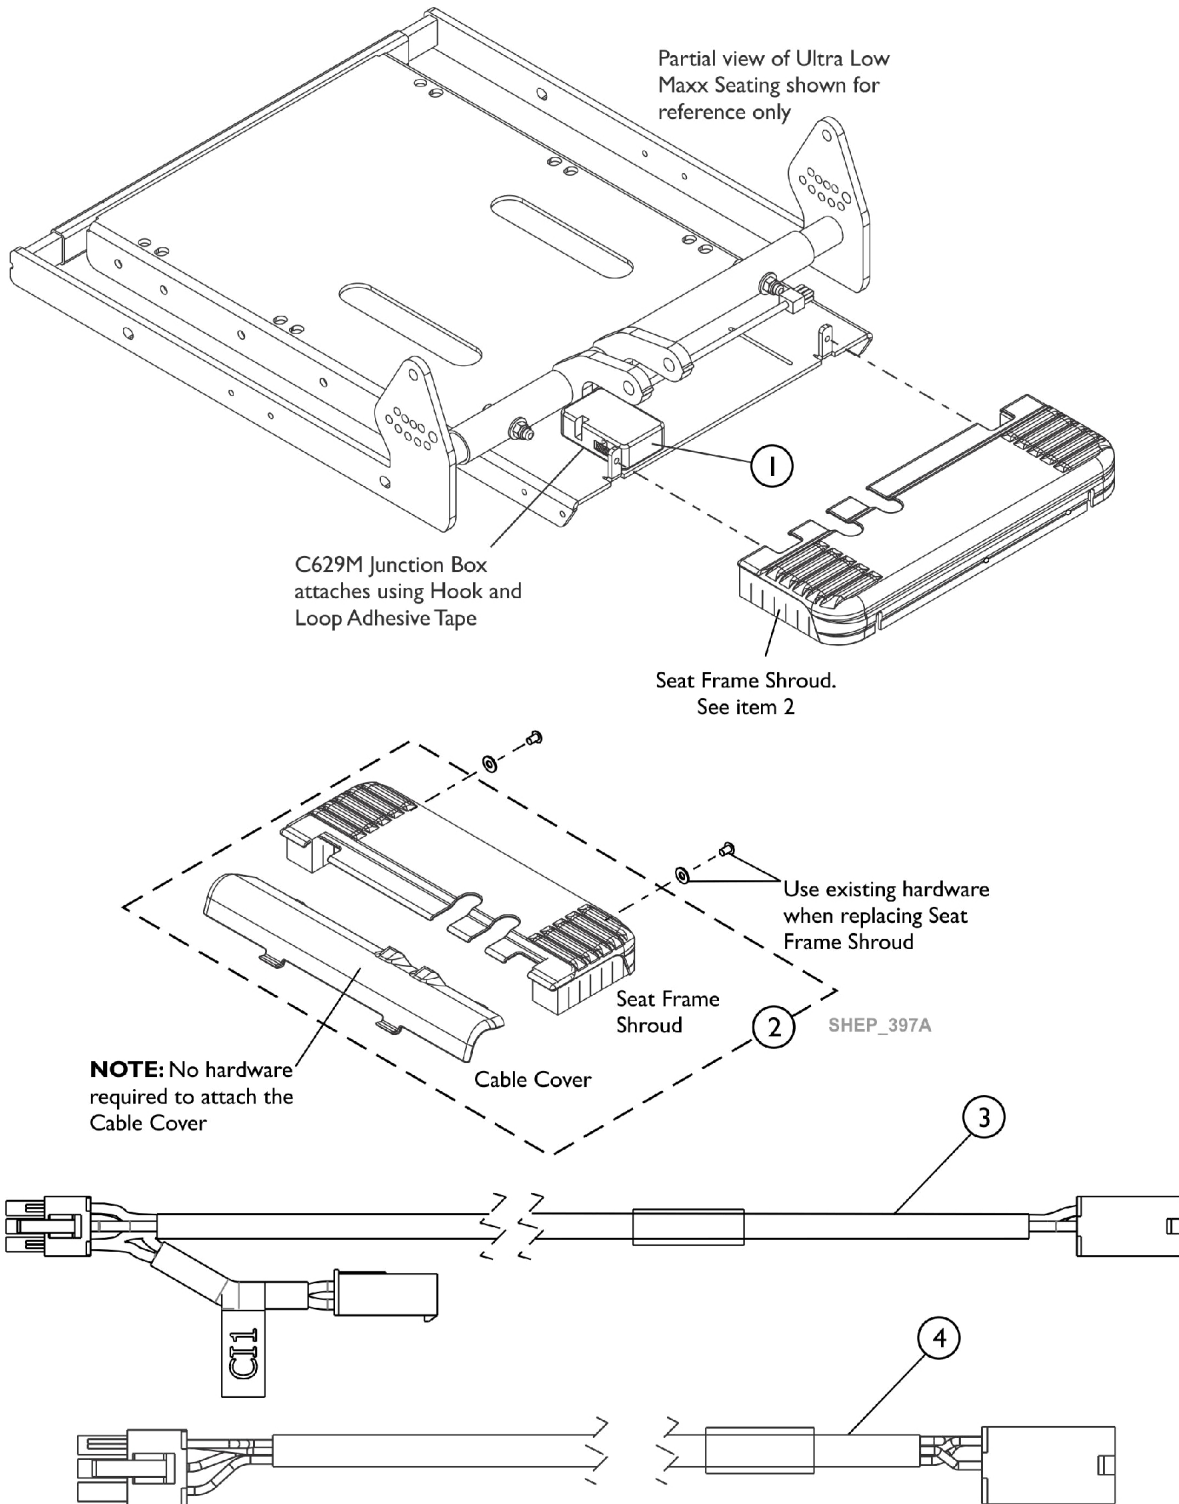

# C629M Junction Box, Shroud Cover and Hardware

## C629M Junction Box, Shroud Cover and Hardware

Item Number	Note	Part Number	Description	Quantity Per	
				Package	Assembly
1	A	60132727	Kit, Junction Box, C629M	1	1
2	B	60102487	Kit, Seat Frame Shroud Assembly	1	1
3	C	60132738	Kit, C629M Junction Box Extension Cable, Long 1010mm 39-49/64"	1	1
			C629M Junction Box Extension Cable, Long 1010mm 39-49/64"	1	1
			Sheet, Insert Parts Service	1	1
4	D	60132739	Kit, C629M Junction Box Extension Cable, 400mm 15-3/4"	1	1
			C629M Junction Box Extension Cable, 400mm 15-3/4"	1	1
			Sheet, Insert Parts Service	1	1

NOTE: A - C629 Junction Box includes the Hook and Loop Adhesive Strips.  
 B - Use existing hardware when attaching the Seat Frame Shroud.  
 C - Long Extension Cable used with Elevate Option.  
 D - Extension Cable used with Non-Elevate Option.