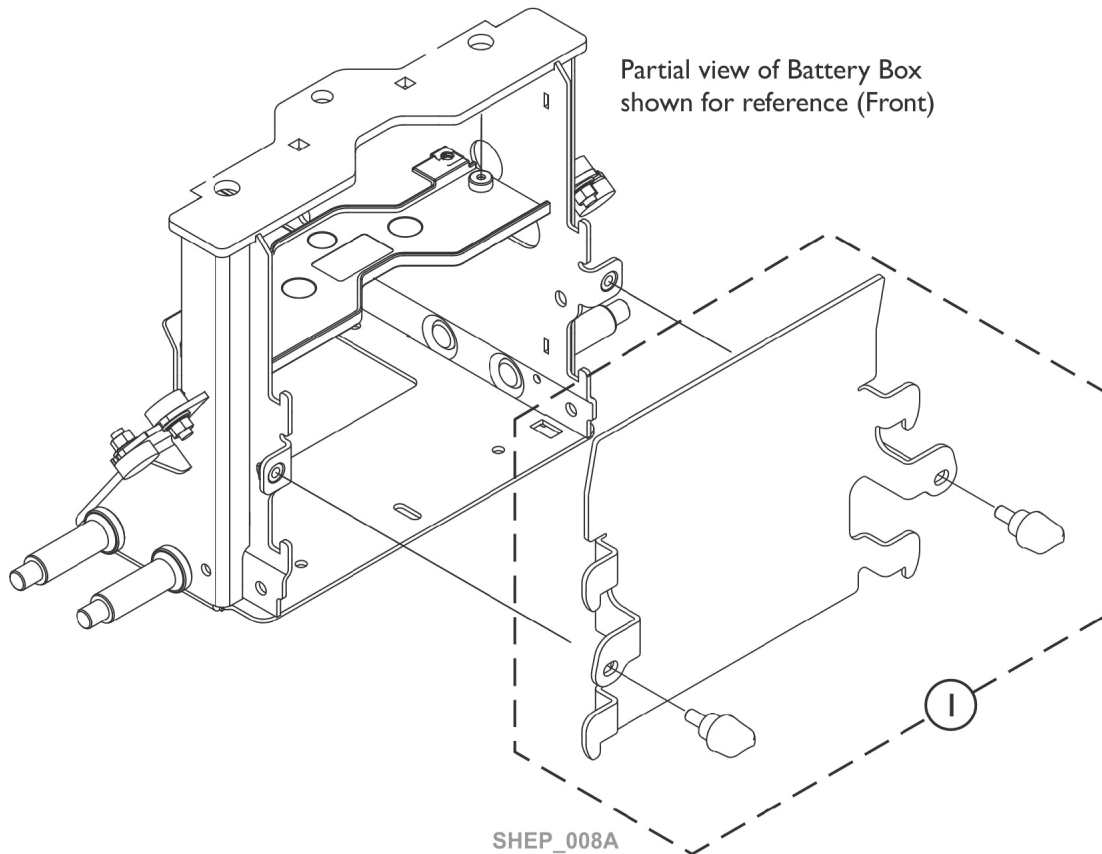

# Battery Door Assembly, Recessed

Item Number	Note	Part Number	Description	Quantity Per	
				Package	Assembly
1	A	60102596	Kit, Recessed Battery Door Assembly, Steel (22NF)	1	1
2	A	60102597	Kit, Recessed Battery Door Assembly, Steel (GP24)	1	1
NOTE: A - Solid Door replaces Front Shroud Cover when (5FAA) - 5 Degree Fixed Anterior Assist or (10FAA) - 10 Degree Fixed Anterior Assist is ordered.					