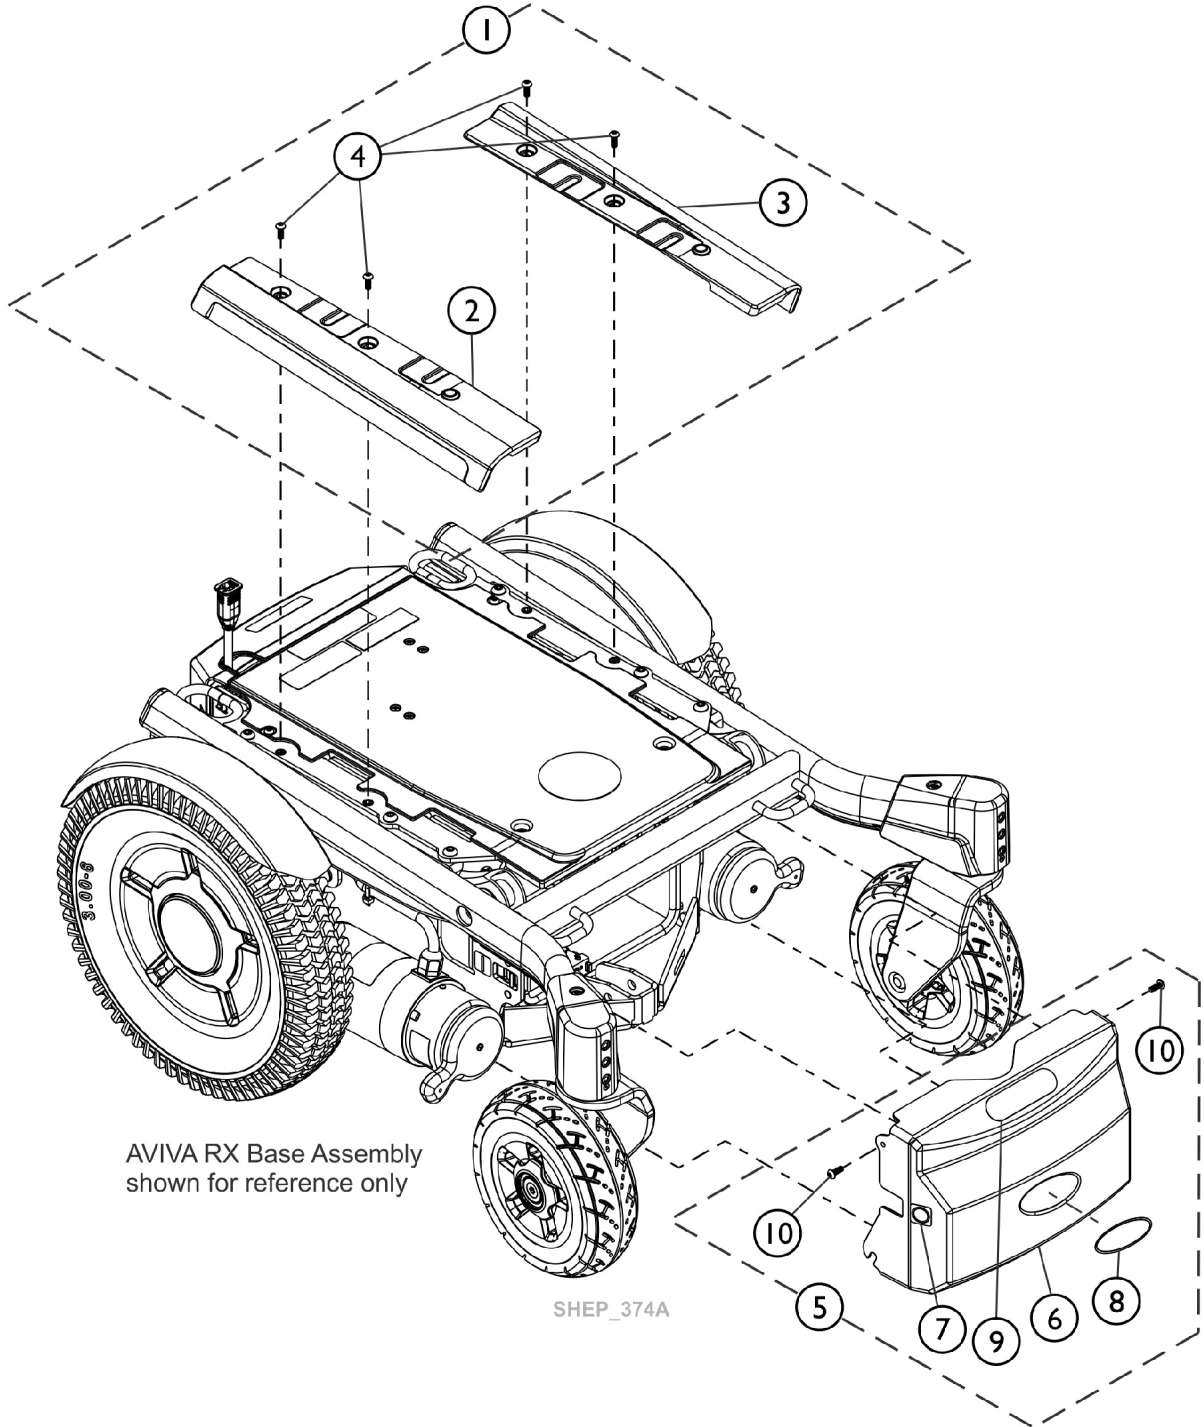

Rail Shrouds and Front Shroud

AVIVA RX Base Assembly
shown for reference only

SHEP_374A

Rail Shrouds and Front Shroud

Item Number	Note	Part Number	Description	Quantity Per	
				Package	Assembly
1	A	See Chart	Item #1 Kit, Rail Shroud (Right and Left) w/ Hardware	1	1
1	A	See Chart	Item #1 Kit, Rail Shroud (Right and Left) w/ Hardware (continued)	1	1
5	B	60127924	Kit, Front Shroud w/ Hardware, Wide	1	1
6			Shroud, Front, Wide	1	1
7			Decal, Power Off	1	1
8			Decal, Invacare Medallion, Reflective - Large	1	1
9			Decal, Transportation	1	1
10	B	60128938	Screw, Socket Button Head Cap (M5 x 16)	1	2
			Sheet, Insert Parts Service	1	1
5			Kit, Front Shroud w/ Hardware, Narrow	1	1
6			Shroud, Front, Narrow	1	1
7			Decal, Power Off	1	1
8			Decal, Invacare Medallion, Reflective - Large	1	1
9			Decal, Transportation	1	1
10			Screw, Socket Button Head Cap (M5 x 16)	1	2
			Sheet, Insert Parts Service	1	1

NOTE: A - Includes items 2-4.
B - Includes items 6-10.

Item #1 Kit, Rail Shroud (Right and Left) w/ Hardware

Description	Obsidian Black (170P)	Ruby Red (171P)	Peacock Blue (172P)	Pink Flamingo (173P)
Kit, Rail Shroud (Right and Left) w/ Hardware	60127950	60127951	60127952	60127953

Item #1 Kit, Rail Shroud (Right and Left) w/ Hardware (continued)

Description	Purple Passion (174P)	Denim Navy (175P)	Lime Twist (176P)	Arctic Blue (177P)
Kit, Rail Shroud (Right and Left) w/ Hardware	60127954	60127955	60127956	60127957