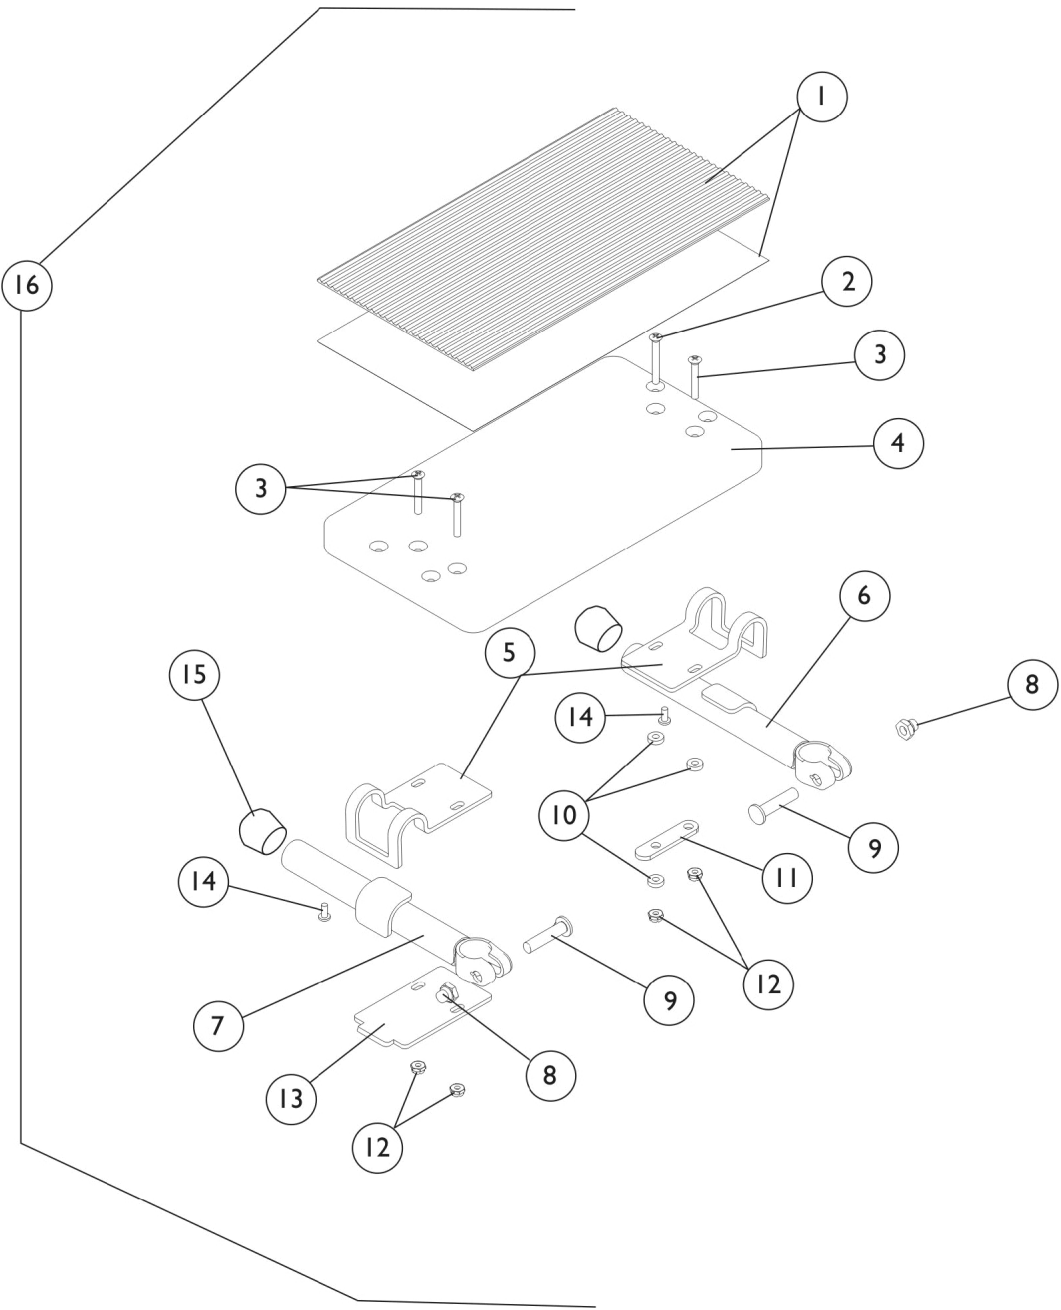

One Piece Footrest - Non-Adjustable

95

One Piece Footrest - Non-Adjustable

95

Item Number	Note	Part Number	Description	Quantity Per	
				Package	Assembly
1	A	1017528-NLA	NLA - Mat Footboard	1	1
1	B	1016951-NLA	NLA - Mat Footboard	1	1
1	C	1016952-NLA	NLA - Mat Footboard	1	1
2		18860X005-NLA	NLA - Screw, Phillips Oval Head (#10-32 x 1-1/2")	1	1
3		11008X002-NLA	NLA - Screw, Phillips Oval Head (#10-32 x 1-1/4")	1	3
4	A	48247X011-NLA	NLA - Footboard w/o Hardware	1	1
4	B	48247X012-NLA	NLA - Footboard w/o Hardware	1	1
4	C	48247X013-NLA	NLA - Footboard w/o Hardware	1	1
5		47352X004	Clamp, Black	1	2
6		04470X052-NLA	NLA - Tube, Pivot - Right	1	1
7		04470X053-NLA	NLA - Tube, Pivot - Left	1	1
8		1107321	Nut, Low Cap (5/16"-24)	1	2
9		11232X009	Bolt, Lug (5/16-24 x 1-3/8")	1	2
10		16347X000-NLA	NLA - Washer, Nylon (3/16 x 7/16 x 1/8")	1	3
11		47559X030-NLA	NLA - Link, Locking, Chrome	1	1
12		60279X003	Locknut (#10-32)	1	4
13		47352X003	Lock, Pad Plate, Legrest, Black	1	1
14		40120X001	Screw, Phillips Pan Head (#8-32 x 3/8")	1	2
15		1016346	Cap, End, Tube, Black (7/8")	1	2
16	A	1017530-NLA	NLA - Footrest Assembly, One Piece Non-Adjustable, Chrome	1	1
16	B	1016955-NLA	NLA - Footrest Assembly, One Piece Non-Adjustable, Chrome	1	1
16	C	1016956	Footrest Assembly, One Piece Non-Adjustable, Chrome	1	1

NOTE: A - 12" Wide Chairs
 B - 14" Wide Chairs
 C - 16" Wide Chairs