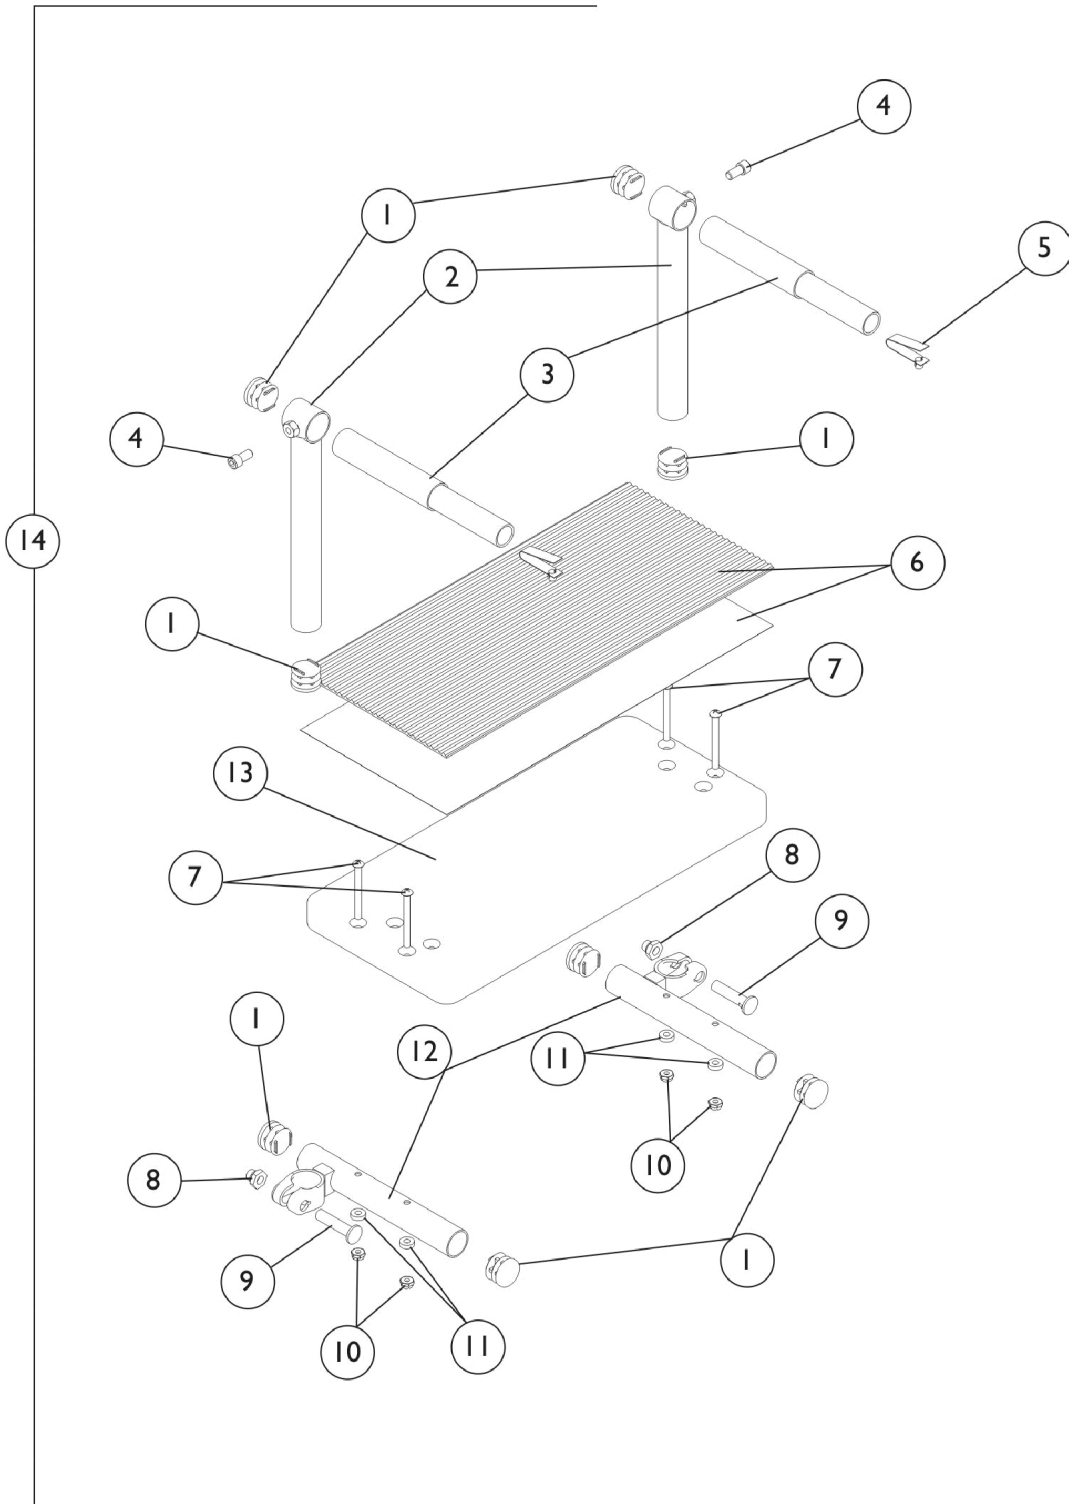

One Piece Footrest - Adjustable

89

One Piece Footrest - Adjustable

89

Item Number	Note	Part Number	Description	Quantity Per	
				Package	Assembly
1	A	04685X001-NLA	NLA - Button, Spring Push	1	1
1	B	40188X009	Button, Single Snap	1	1
2		04470X136-NLA	NLA - Tube, Pivot Spacer	1	1
3		04470X137-NLA	NLA - Tube, Pivot, Insert	1	1
4		60284X001	Screw, Socket Head (1/4-20 x 1/2")	1	1
6	C	48247X011-NLA	NLA - Footboard w/o Hardware	1	1
6	D	48247X012-NLA	NLA - Footboard w/o Hardware	1	1
6	E	48247X013-NLA	NLA - Footboard w/o Hardware	1	1
7		40183X004-NLA	NLA - Screw (#10-32 x 1-7/8")	1	2
8		1107321	Nut, Low Cap (5/16"-24)	1	1
9		11232X009	Bolt, Lug (5/16-24 x 1-3/8")	1	1
10		7930365-NLA	NLA - Locknut (#10-32)	25	2
11		16347X000-NLA	NLA - Washer, Nylon (3/16 x 7/16 x 1/8")	1	2
12		04470X138-NLA	NLA - Support, Footboard	1	1
13	C	1017528-NLA	NLA - Mat Footboard	1	1
13	D	1016951-NLA	NLA - Mat Footboard	1	1
13	E	1016952-NLA	NLA - Mat Footboard	1	1
14	C	04706X079-NLA	NLA - Footrest Assembly, One Piece Adjustable, Chrome	1	1
14	D	04706X080-NLA	NLA - Footrest Assembly, One Piece Adjustable, Chrome	1	1
14	E	04706X081-NLA	NLA - Footrest Assembly, One Piece Adjustable, Chrome	1	1
NOTE: A - Before 7/98 B - After 6/98 C - 12" Wide Chairs D - 14" Wide Chairs E - 16" Wide Chairs					