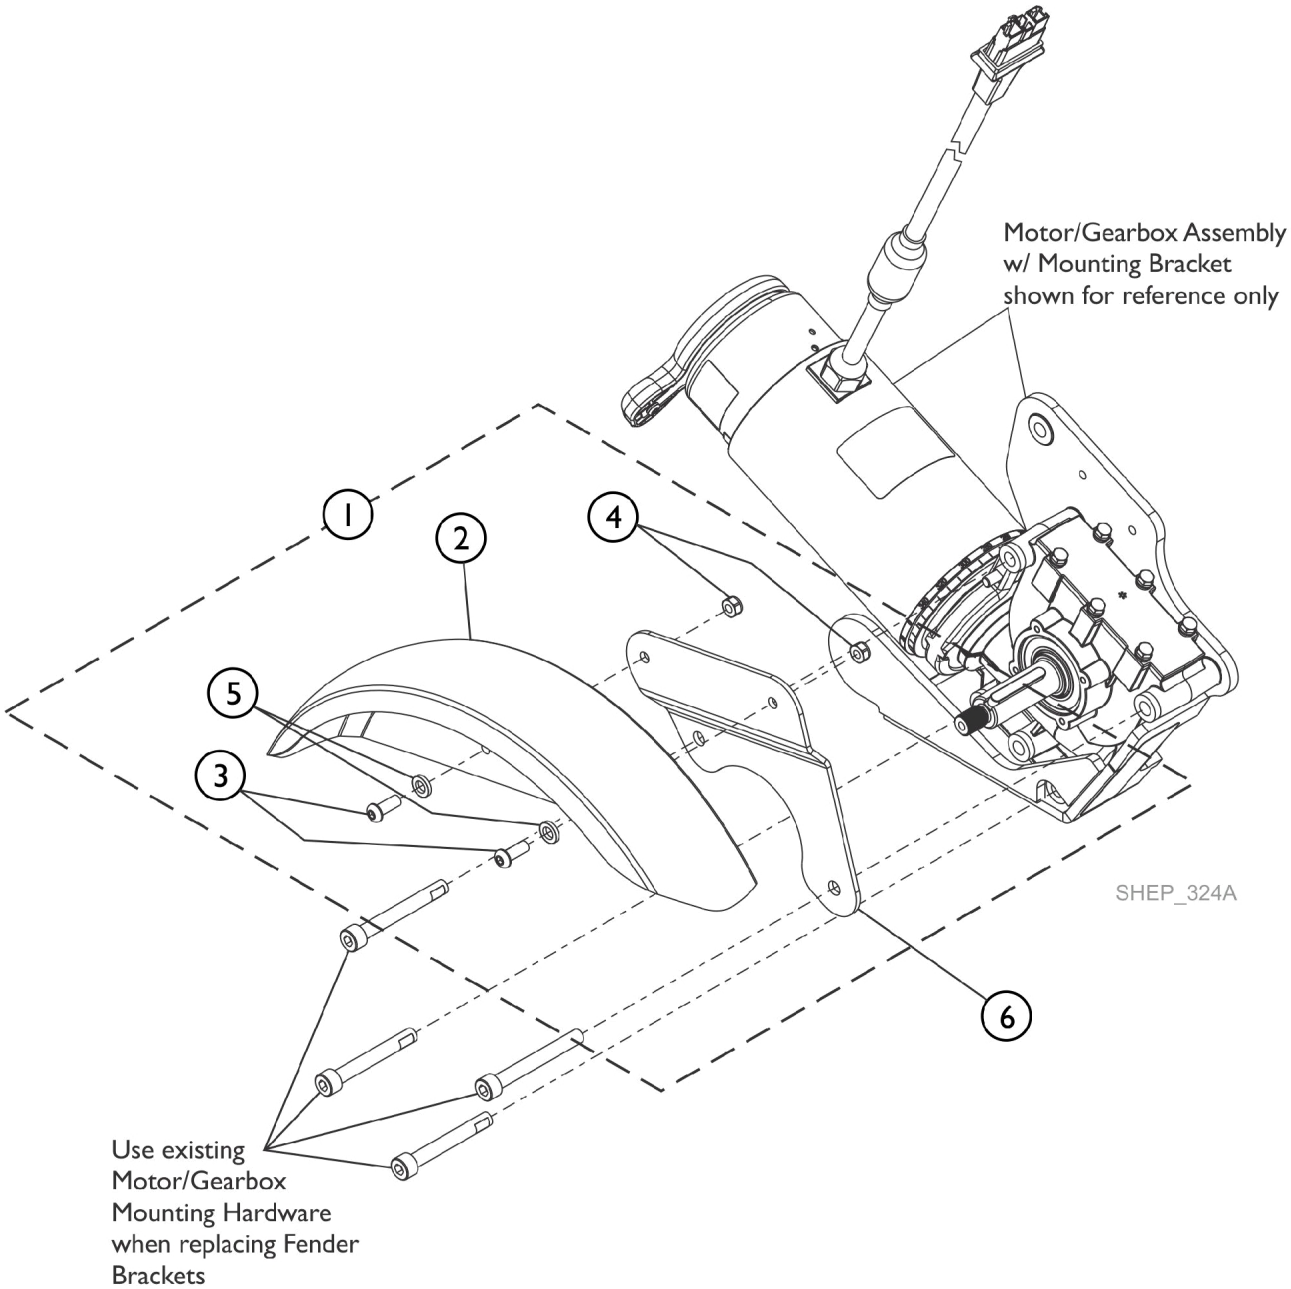

Fender w/ Hardware, Drive Wheel, Polycarbonate

Fender w/ Hardware, Drive Wheel, Polycarbonate

Item Number	Note	Part Number	Description	Quantity Per	
				Package	Assembly
1	A	See Chart	Item #1 Fender w/ Hardware, Drive Wheel Kit	1	1
1	A	See Chart	Item #1 Fender w/ Hardware, Drive Wheel Kit (continued)	1	1
6	A	60124351	Kit, Fender Brackets Right and Left (Pair)	2	1

NOTE: A - NOTE: The top two Motor Mounting Screws that attach the Fender Bracket are longer than the two bottom Motor Mounting Screws.

Item #1 Fender w/ Hardware, Drive Wheel Kit

Description	Obsidian Black	Ruby Red	Peacock Blue	Pink Flamingo	Purple Passion	Denim Navy
Fender w/ Hardware, Drive Wheel Kit	60129165	60129166	60129167	60129168	60129169	60129170
	See Note(s) A	See Note(s) A	See Note(s) A	See Note(s) A	See Note(s) A	See Note(s) A

NOTE: A - Includes items 2-5 to accommodate one side only.

Item #1 Fender w/ Hardware, Drive Wheel Kit (continued)

Description	Lime Twist	Artic Blue
Fender w/ Hardware, Drive Wheel Kit	60129171	60129172
	See Note(s) A	See Note(s) A

NOTE: A - Includes items 2-5 to accommodate one side only.