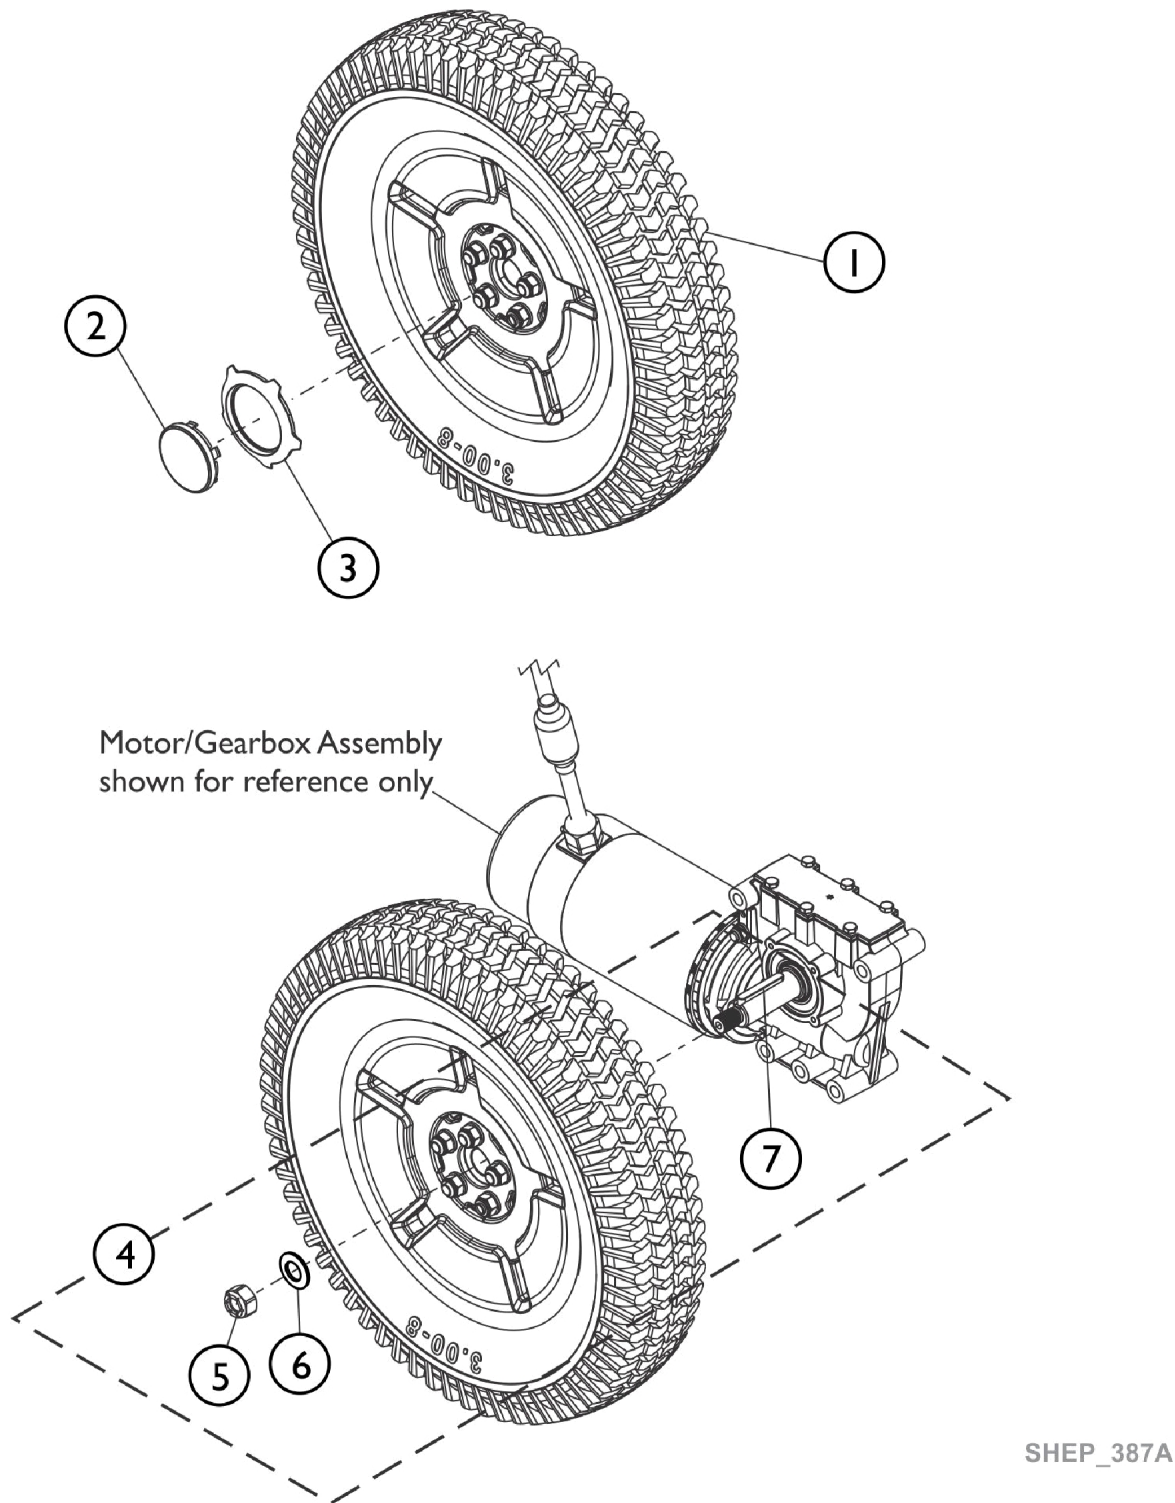

Drive Wheels and Mounting Hardware (14" x 3"), Polycarbonate

SHEP_387A

Drive Wheels and Mounting Hardware (14" x 3"), Polycarbonate

Item Number	Note	Part Number	Description	Quantity Per	
				Package	Assembly
1	A	60124365	Kit, Drive Wheel, Flat Free w/ Hub Assembly, Black (14" x 3")	1	1
2		60129164	Kit, Drive Wheel Hub Cap, Black	1	1
3		See Chart	Item #3 Drive Wheel Rim Cap Kit, Polycarbonate	1	1
3		See Chart	Item #3 Drive Wheel Rim Cap Kit (continued), Polycarbonate	1	1
4	B	60129154	Kit, Drive Wheel Mounting Hardware	1	1
5			Locknut (M12 x 1.5)	1	1
6			Washer, Belleville (12 x 23 x 1.5mm)	1	1
7			Key (6mm x 6mm x 40mm)	1	1
			Sheet, Insert Parts Service	1	1
7		1023264	Key (6mm x 6mm x 40mm)	1	1

NOTE: A - Sold Complete.
B - Includes items 5-7.

Item #3 Drive Wheel Rim Cap Kit, Polycarbonate

Description	Obsidian Black	Ruby Red	Peacock Blue	Pink Flamingo	Purple Passion	Denim Navy
Drive Wheel Rim Cap Kit	60129173 See Note(s) A	60129174 See Note(s) A	60129175 See Note(s) A	60129176 See Note(s) A	60129177 See Note(s) A	60129178 See Note(s) A

NOTE: A - Includes 1 ea. Drive Wheel Rim Cap.

Item #3 Drive Wheel Rim Cap Kit (continued), Polycarbonate

Description	Lime Twist	Artic Blue	Banana Split	Orange Marmalade	Morning Mist
Drive Wheel Rim Cap Kit	60129179 See Note(s) A	60129180 See Note(s) A	60129181 See Note(s) A	60129182 See Note(s) A	60129183 See Note(s) A

NOTE: A - Includes 1 ea. Drive Wheel Rim Cap.