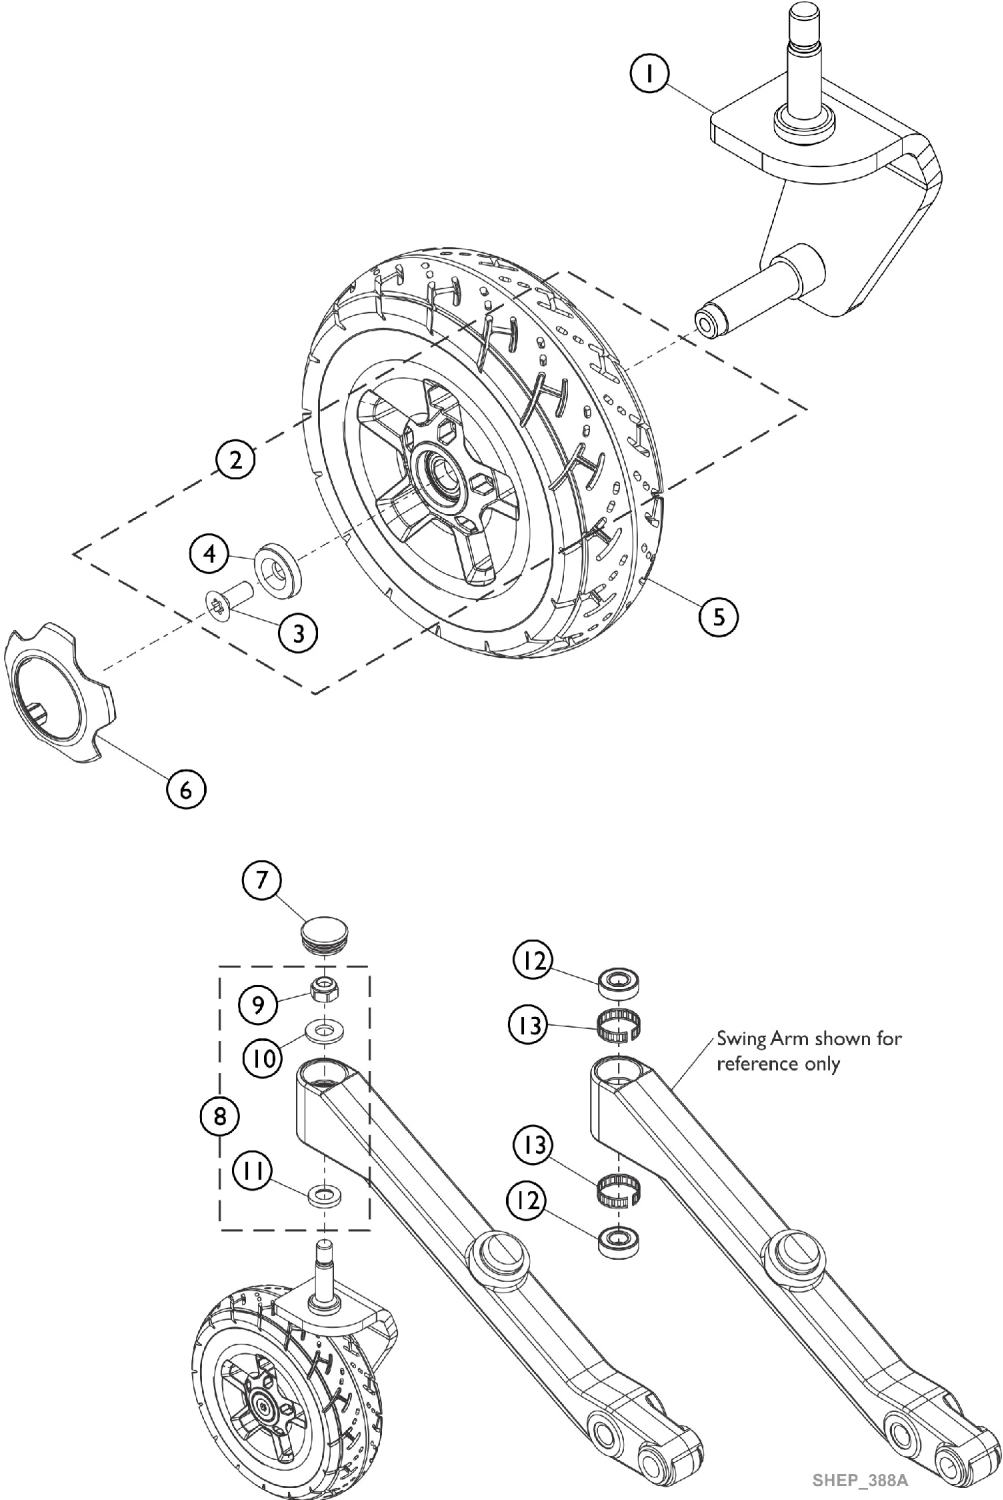

Caster - 8" Rear - Single Sided Fork, Polycarbonarbonate

Caster - 8" Rear - Single Sided Fork, Polycarbonate

Item Number	Note	Part Number	Description	Quantity Per	
				Package	Assembly
1		60124368	Kit, Single Sided Fork Assembly - Right	1	1
1		60124369	Kit, Single Sided Fork Assembly - Left	1	1
2	A	60124367	Kit, Caster Mounting Hardware	1	1
3			Screw, DIN7991SVZ TX PB (M8 x 20 x 12.9mm)	1	1
4			Spacer, Black (9 x 27 x 5.5mm)	1	1
5	C	60124366	Kit, Wheel Assembly, Flat Free, Black (8x2.50-4) Right and Left (Pair)	2	1
6		See Chart	Item #6 Caster Rim Cap Kit, Polycarbonate	1	1
6		See Chart	Item #6 Caster Rim Cap Kit (continued), Polycarbonate	1	1
7		1110709	Cap, Head Tube, Black	1	1
8	B	60124370	Kit, Fork Mounting Hardware	1	1
9			Locknut (M14 x 2mm)	1	1
10			Washer, Nylon (5/8 x 1-5/16 x 1/8")	1	1
11			Spacer, Stem (5/8 x 1-1/8 x 3/16")	1	1
12		40117X006	Bearing (5/8")	1	2
13		1110717	Ring, Tolerance	1	2

NOTE: A - Includes items 3 and 4.
B - Includes items 9-11.
C - Right and Left side Wheel Assembly sold as pair only.

Item #6 Caster Rim Cap Kit, Polycarbonate

Description	Obsidian Black	Ruby Red	Peacock Blue	Pink Flamingo	Purple Passion	Denim Navy
Caster Rim Cap Kit	60129184 See Note(s) A	60129185 See Note(s) A	60129186 See Note(s) A	60129187 See Note(s) A	60129188 See Note(s) A	60129189 See Note(s) A

NOTE: A - Includes 1 ea. Caster Rim Cap

Item #6 Caster Rim Cap Kit (continued), Polycarbonate

Description	Lime Twist	Artic Blue	Banana Split	Orange Marmalade	Morning Mist
Caster Rim Cap Kit	60129190 See Note(s) A	60129191 See Note(s) A	60129192 See Note(s) A	60129193 See Note(s) A	60129194 See Note(s) A

NOTE: A - Includes 1 ea. Caster Rim Cap