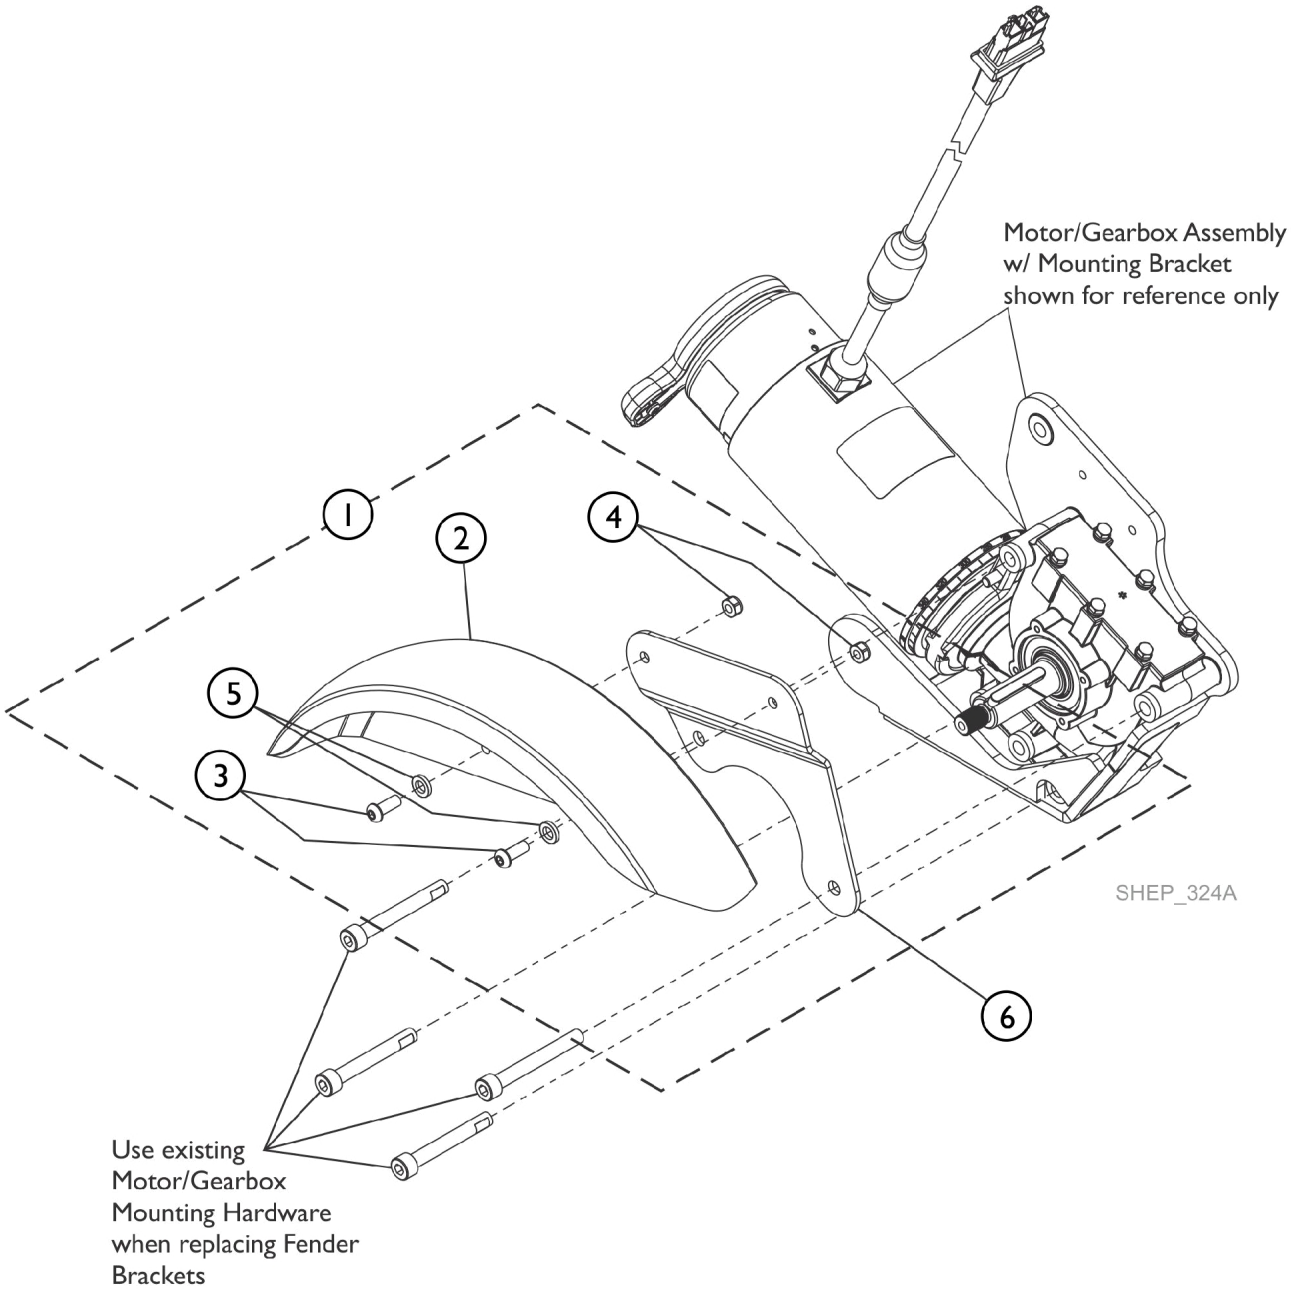

Fender w/ Hardware, Drive Wheel, Polycarbonate

Fender w/ Hardware, Drive Wheel, Polycarbonate

Item Number	Note	Part Number	Description	Quantity Per	
				Package	Assembly
1	A	See Chart	Item #1 Fender w/ Hardware, Drive Wheel Kit	1	1
1	A	See Chart	Item #1 Fender w/ Hardware, Drive Wheel Kit (continued)	1	1
6	A	60124351	Kit, Fender Brackets Right and Left (Pair)	2	1
NOTE: A - NOTE: The top two Motor Mounting Screws that attach the Fender Bracket are longer than the two bottom Motor Mounting Screws.					

Item #1 Fender w/ Hardware, Drive Wheel Kit

Description	Obsidian Black	Ruby Red	Peacock Blue	Pink Flamingo	Purple Passion	Denim Navy
Fender w/ Hardware, Drive Wheel Kit	60129165	60129166	60129167	60129168	60129169	60129170
	See Note(s) A	See Note(s) A	See Note(s) A	See Note(s) A	See Note(s) A	See Note(s) A
NOTE: A - Includes items 2-5 to accommodate one side only.						

Item #1 Fender w/ Hardware, Drive Wheel Kit (continued)

Description	Lime Twist (176P)	Artic Blue (177P)
Fender w/ Hardware, Drive Wheel Kit	60129171	60129172
	See Note(s) A	See Note(s) A
NOTE: A - Includes items 2-5 to accommodate one side only.		